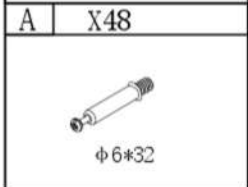

Assembly Instruction:A-COF-LFT-1L3S

Tools Recommended

1

x2

| C | X8 | B | X8 | A | X8 |
|---|--|--|----|--|----|
| |  |  | |  | |

2

| B | X4 |
|---|---|
| |  |

3

| | | | | | |
|---|----|---|----|---|----|
| C | X6 | B | X4 | A | X6 |
|  | |  | |  | |

4

| | | | | | |
|---|-----|---|----|---|-----|
| C | X14 | B | X8 | A | X14 |
|  | |  | |  | |

5

| | | | | | |
|---|-----|---|-----|--|-----|
| C | X20 | B | X12 | A | X20 |
|  | |  | |  | |