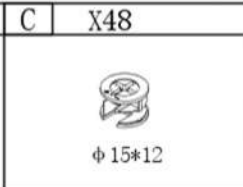

Assembly Instruction:A-COF-LFT-1L3S

Tools Recommended

1

x2

| C | X8 | B | X8 | A | X8 |
|---|--|--|----|--|----|
| |  |  | |  | |

2

| B | X4 |
|---|---|
| |  |

3

| | | | | | |
|---|----|---|----|---|----|
| C | X6 | B | X4 | A | X6 |
|  | |  | |  | |

4

| | | | | | |
|---|-----|---|----|---|-----|
| C | X14 | B | X8 | A | X14 |
|  | |  | |  | |

5

| | | | | | |
|---|-----|---|-----|--|-----|
| C | X20 | B | X12 | A | X20 |
|  | |  | |  | |