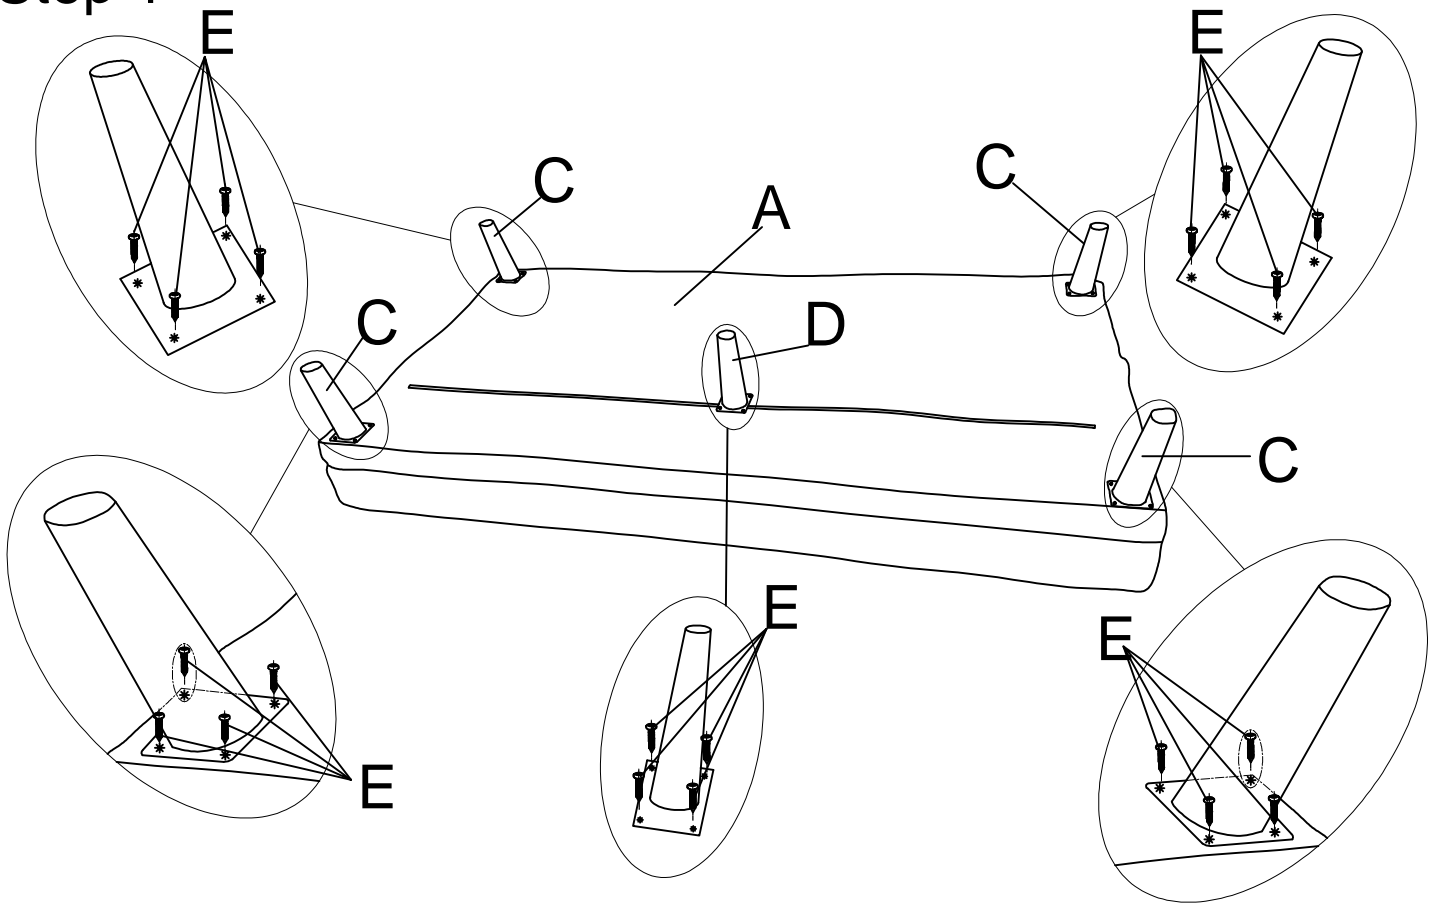

3 Seater Cup Holder Recliner Sofa Bed

SOF-609

ASSEMBLY INSTRUCTION

PARTS LIST

NO	Description	Sketch	Quantity
A	Sofa		1PC
B	Pillow		2PCS
C	Leg		4PCS
D	Leg		1PC
E	Steel Nail		20PCS

ASSEMBLY INSTRUCTION

Step 1

Step 2

Step 3