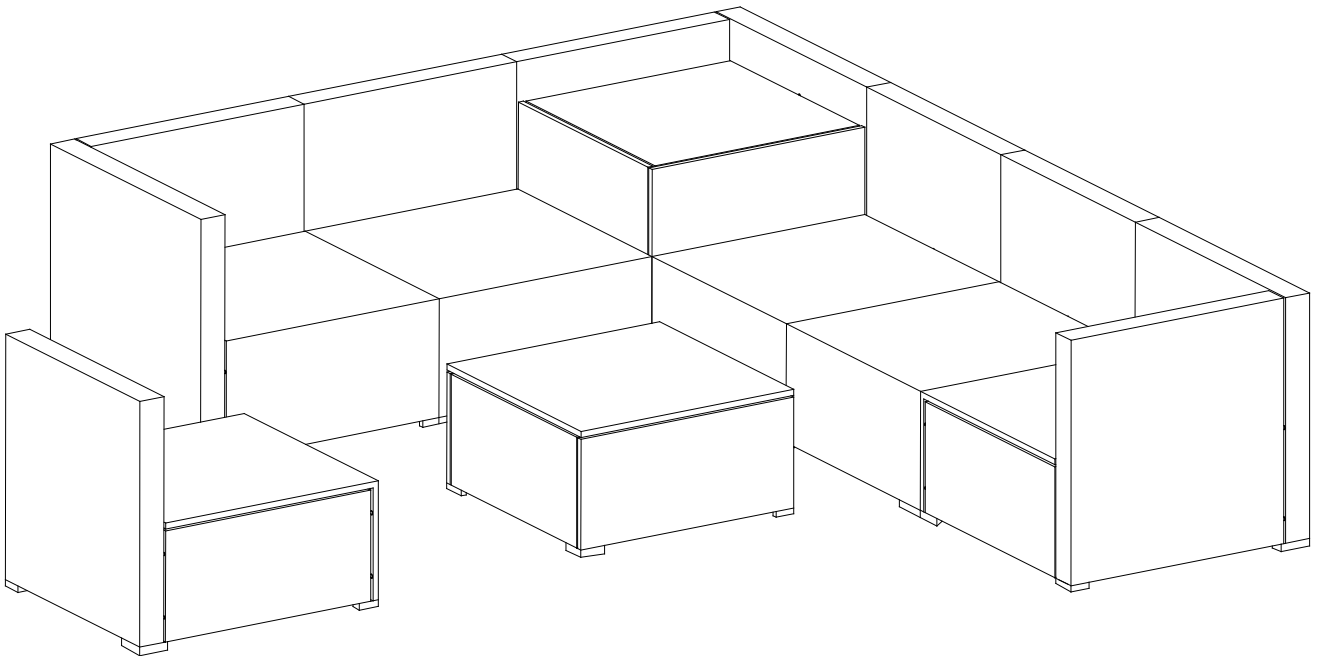

**DREAMO**

**PE Wicker 8pc Corner Lounge Set**

**OTF-509S**