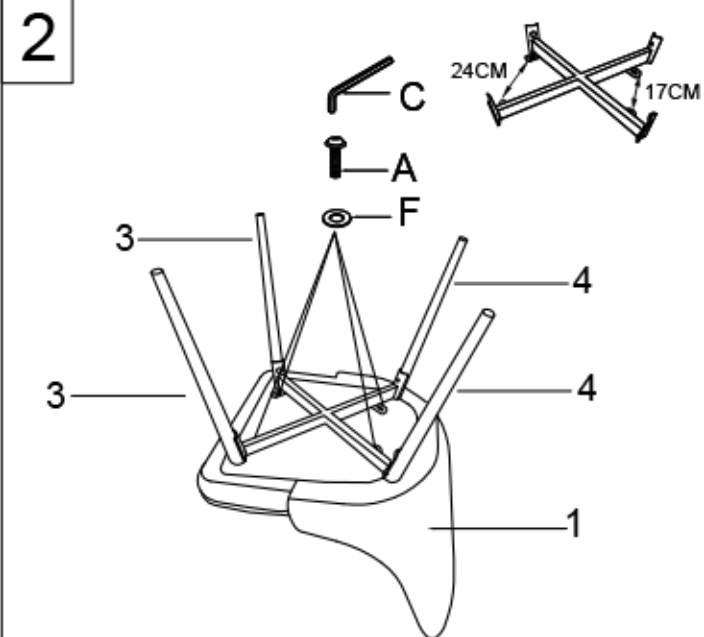

# ASSEMBLING INSTRUCTION

DNC-414V-BLU-02

1 X1PC 	2 X1PC 	3 X2PCS 	4 X2PCS 		
A X8PCS 	B X8PCS 	C X1PC 	D X4PCS 	E X4PCS 	F X4PCS 

The spacing of 24cm is the front end of the legs, and the spacing of 17cm is the rear end of the legs, pay attention to the distinction