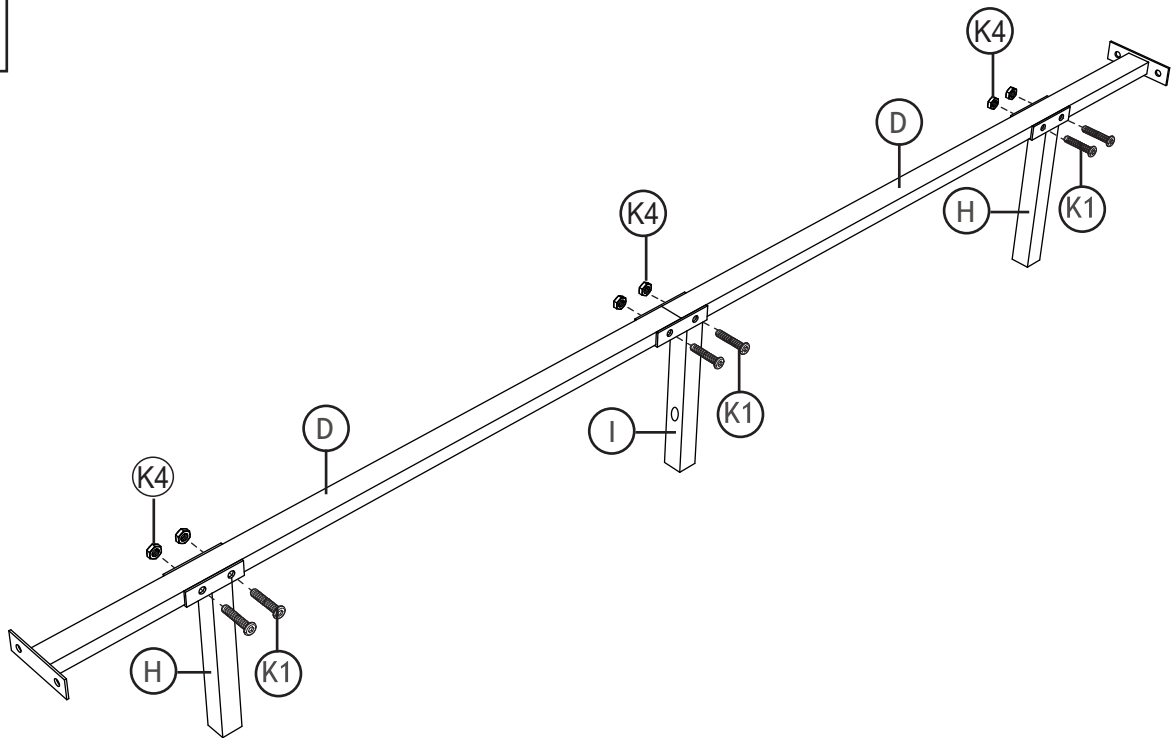

DREAMO

PLATFORM BED

BFS-207F

DO NOT USE any type of power tools when assembling the furniture. It is easy to insert screws too far and cause damage!

PARTS LIST

<p>A</p>  <p>2×</p>	<p>B</p>  <p>4×</p>		
<p>C</p>  <p>1×</p>	<p>D</p>  <p>2×</p>		
<p>E</p>  <p>12×</p>	<p>F</p>  <p>4×</p>	<p>G</p>  <p>2×</p>	<p>H</p>  <p>2×</p>
<p>I</p>  <p>1×</p>	<p>J</p>  <p>1×</p> <p>Cover</p>	<p>K1</p>  <p>29×</p> <p>M6×50</p>	
<p>K2</p>  <p>12×</p> <p>M6×20</p>	<p>K3</p>  <p>28×</p>	<p>K4</p>  <p>11×</p>	<p>K5</p>  <p>1×</p>
<p>K6</p>  <p>1×</p>			

ASSEMBLY

Before your installation, please make sure that you have all the parts listed on the manual. If you find something missing, stop installing and contact your supplier immediately

1

2

3

3

4

5