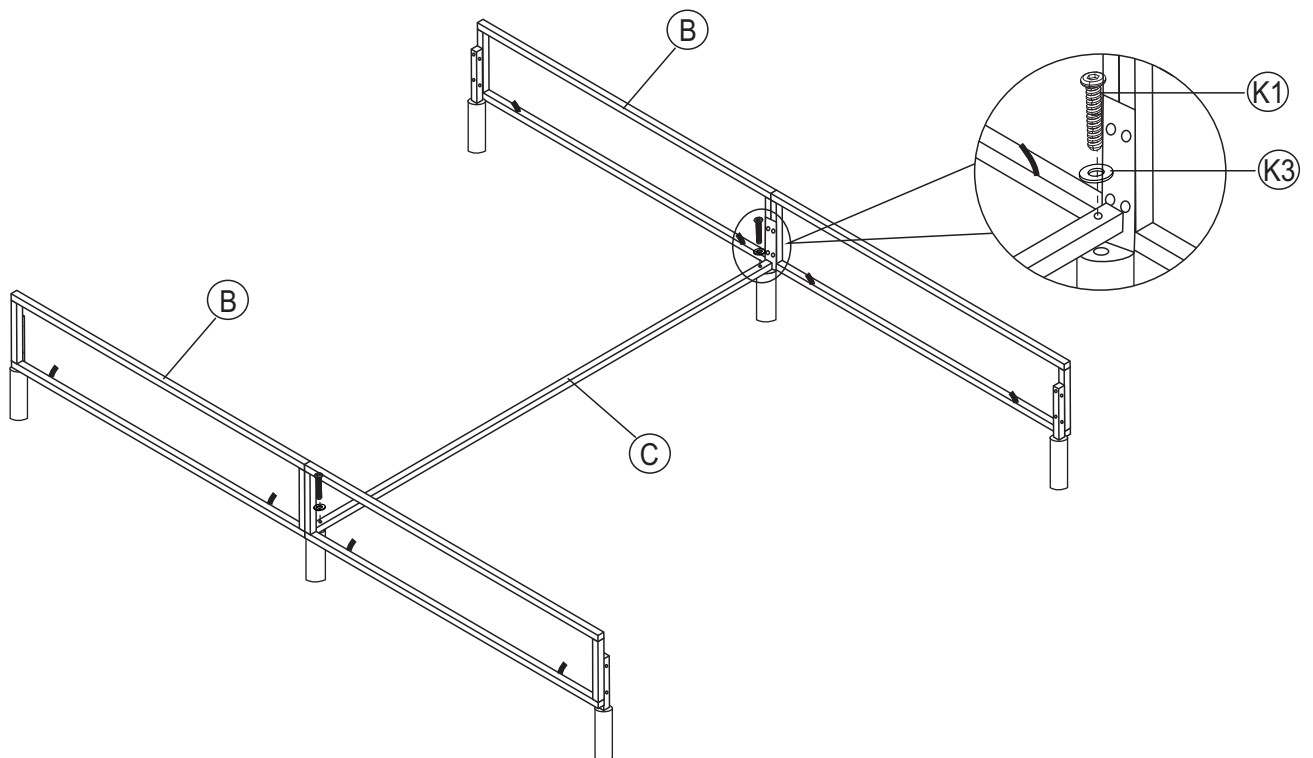

ASSEMBLY

Before your installation, please make sure that you have all the parts listed on the manual. If you find something missing, stop installing and contact your supplier immediately

1

2

3