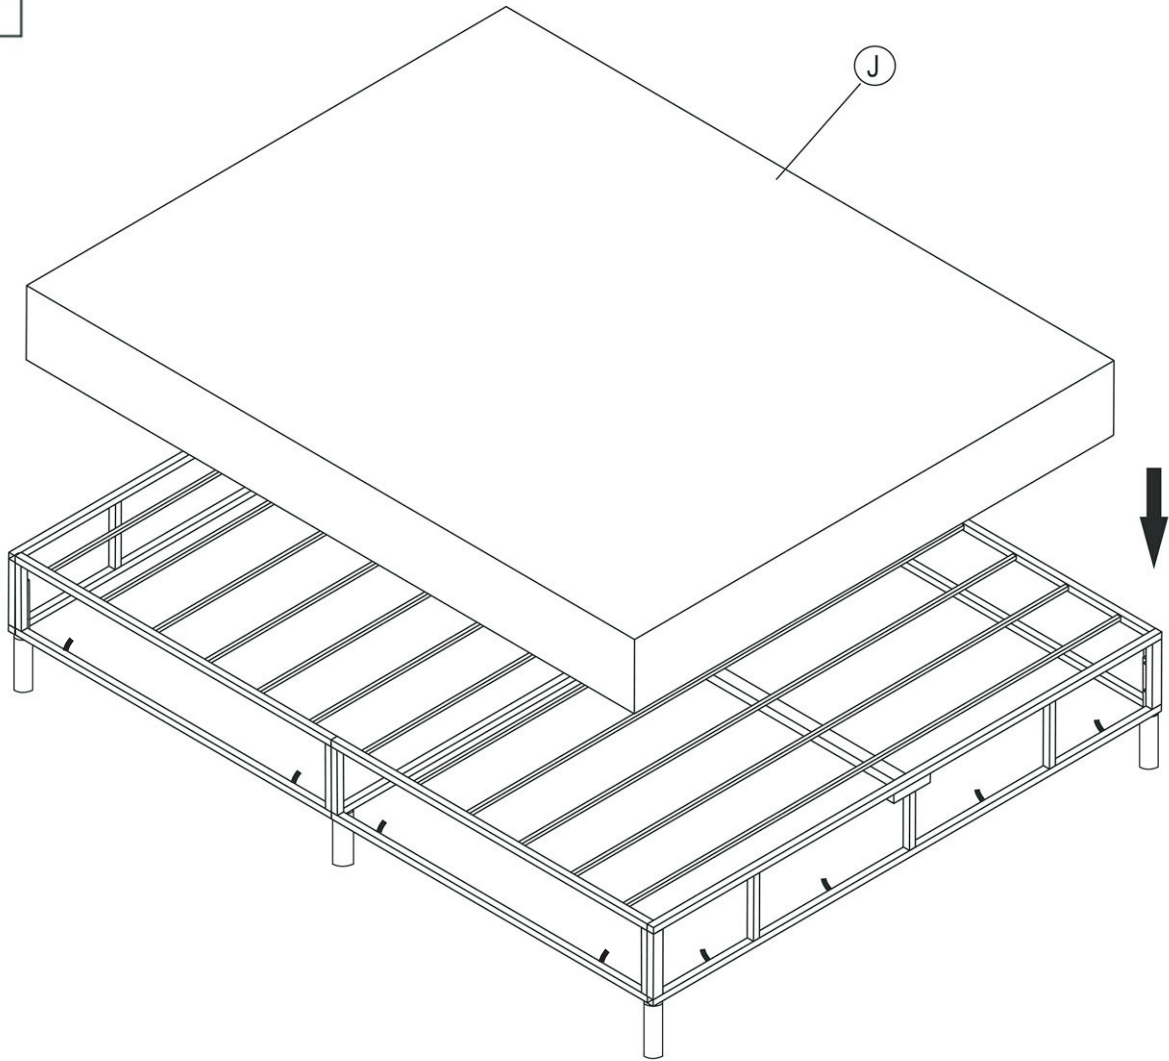

7

8

Feel free to contact us anytime with questions or comments at support@dreamo.com.au