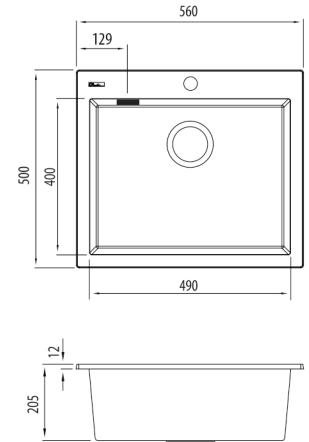

Santorini

Italian made

ST-BL1551 OF

Black Large Bowl Topmount Sink

Overflow location

Specifications /

Sink size	560W x 500H mm
Bowl size	Large Bowl 490W x 400H x 200D / 39L
Construction	Moulded granite
Material	80% granite and quartz particles and 20% acrylic
Installation	Topmount
Fixings	Topmount clips supplied
Min cabinet size	600 mm
Tap holes	1 tap hole only
Waste fittings	1 x 90 mm basket waste included
Overflow	Overflow kit included
Carton size	720 x 600 x 280 mm
Weight	12 kg
Warranty	Lifetime manufacturer's warranty (refer to Oliveri website)
Maintenance and care instructions	Clean the sink regularly with warm water, a liquid detergent and a soft cloth. Do not use abrasive powders or creams and avoid chemically aggressive detergents. Generic stains should be removed immediately with very hot water and a cleaning product. For organic stains which are especially difficult to remove, it is recommended that you fill the sink with a highly diluted organic cleaner such as bleach and let stand overnight. The next morning, rinse with warm water and a soft cloth.