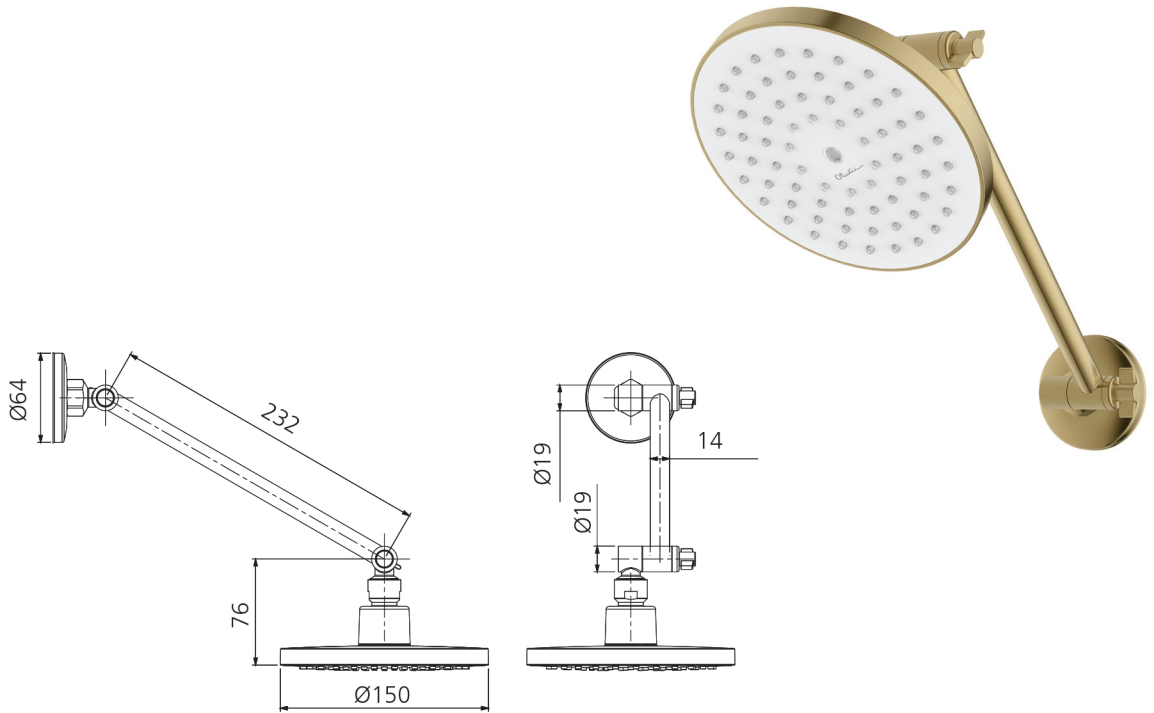

## Rome

### Specifications /

<b>WELs rating</b>	3 Stars, 9L per minute
<b>Temperature rating (min / max)</b>	1°C - 65°C
<b>Pressure rating (min / max)</b>	150 kPa - 500 kPa
<b>Materials</b>	ABS plastic
<b>Water supply</b>	Mains
<b>Connections</b>	G 1/2 BSP
<b>Mounting methods</b>	Wall mounted
<b>Parts List</b>	Shower head x 1, shower arm x 1, flange x 1
<b>Warranty</b>	5 years replacement parts and finish; 1 year labour (refer to oliveri.com.au)
<b>Maintenance and care instructions</b>	All surfaces should be cleaned with mild liquid detergent or soap and water. Do not use cream cleaners or citrus based cleaning products, as they are abrasive. Use of unsuitable cleaning agents may damage the surface. Any damage caused in this way will not be covered by warranty.