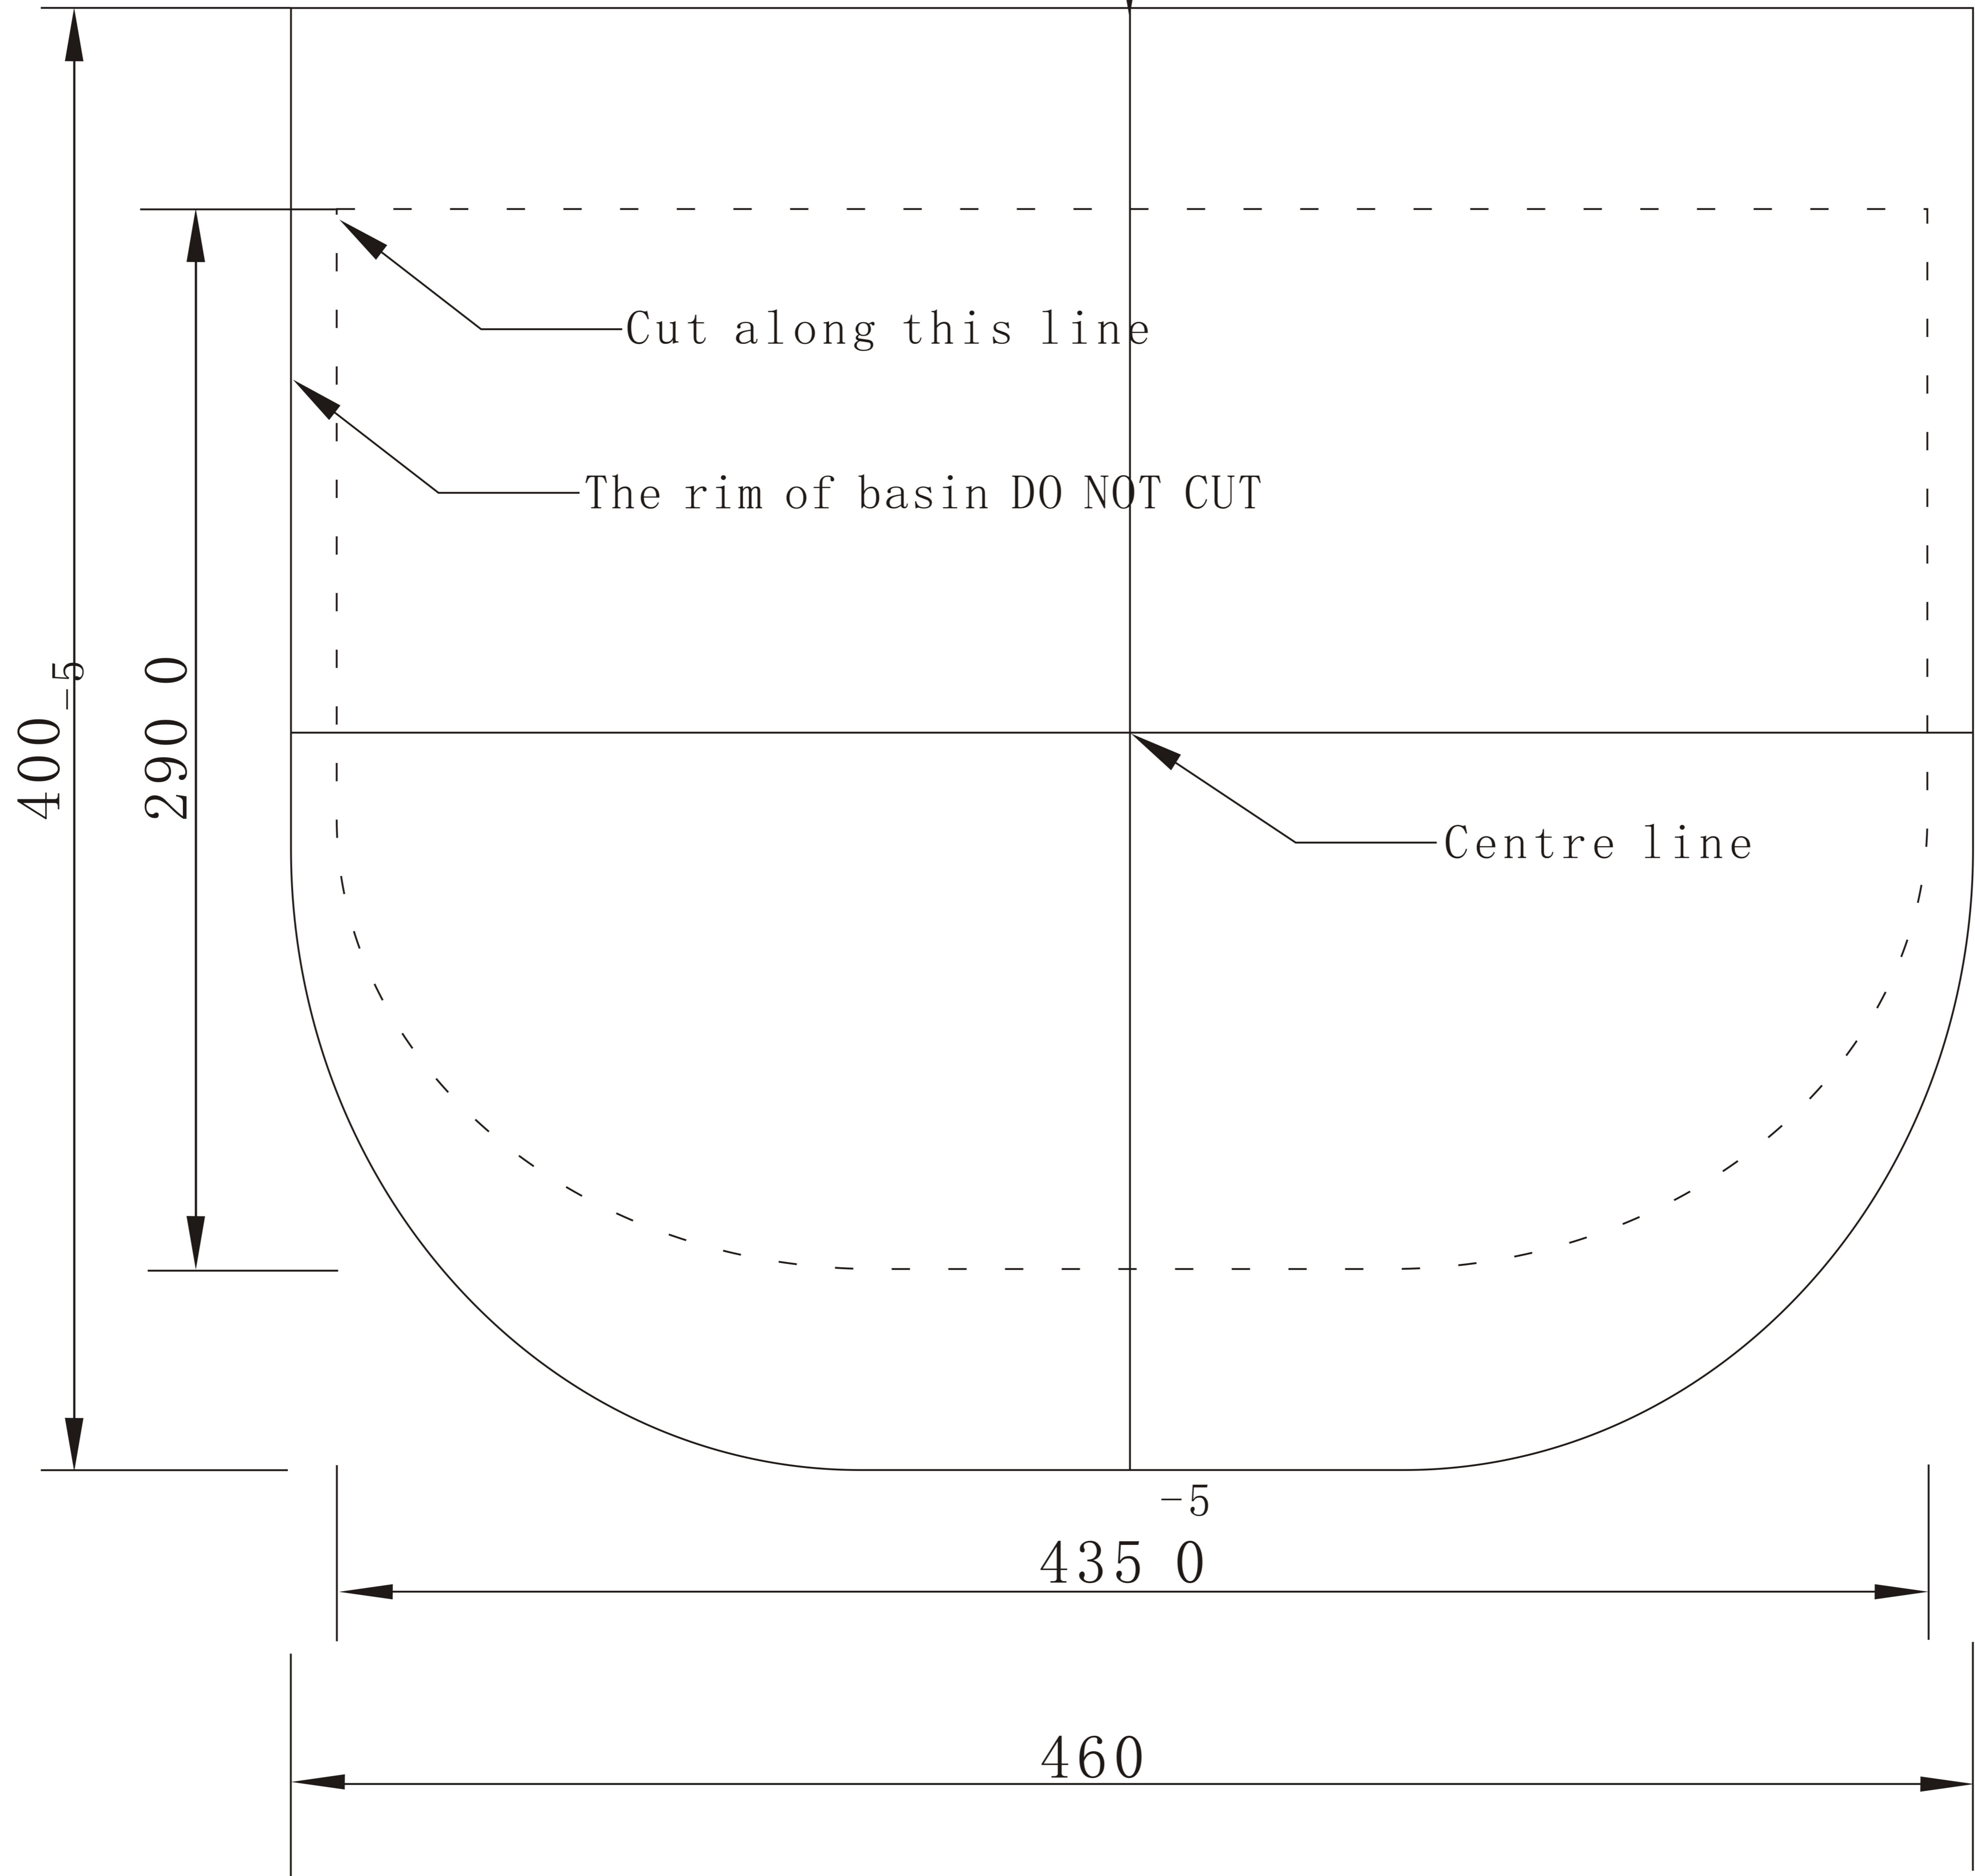

DU7130F Inset Basin (white)
cutting out template

Finished wall

Optional

Oliveri

7130F

Issue Date: 19/12/2018
REV. 1.0