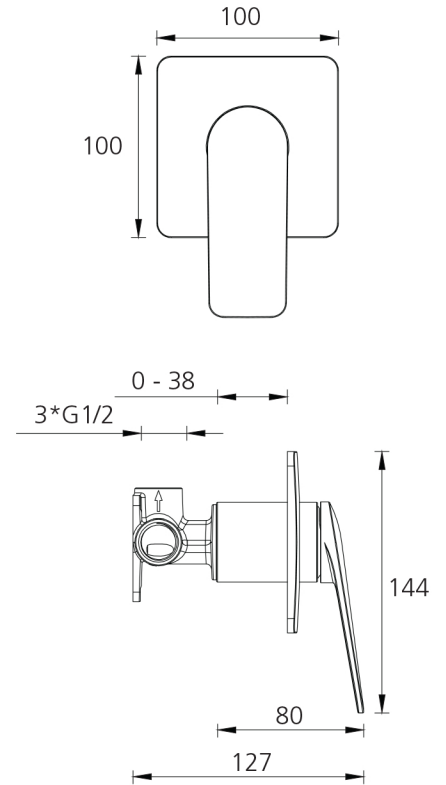

Paris

Specifications /

WELs rating	NA
Temperature rating (min / max)	1°C - 65°C
Pressure rating (min / max)	150 kPa - 500 kPa
Materials	Brass body and zinc handle
Cartridge size	35mm
Cartridge type	Ceramic disc cartridge
Product weight	0.97kg
Water supply	Mains
Warranty	15 years cartridge and body; 5 years finish, seals, tails, fittings, aerators; 1 year labour (refer to oliveri.com.au)
Maintenance and care instructions	All surfaces should be cleaned with mild liquid detergent or soap and water. Do not use cream cleaners or citrus based cleaning products, as they are abrasive. Use of unsuitable cleaning agents may damage the surface. Any damage caused in this way will not be covered by warranty.