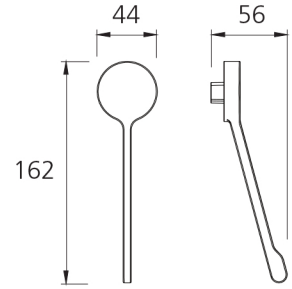

Venice

Specifications /

Style	Extended lever length handle
Compatible tapware	Oliveri Venice wall mixers
Materials	Zinc casting
Product weight	0.09kg
Warranty	15 years part, 10 years finish, 1 year labour (refer to oliveri.com.au).
Maintenance and care instructions	All surfaces should be cleaned with mild liquid detergent or soap and water. Do not use cream cleaners or citrus based cleaning products, as they are abrasive. Use of unsuitable cleaning agents may damage the surface. Any damage caused in this way will not be covered by warranty.