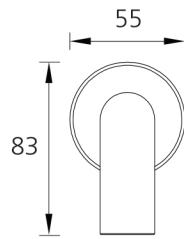

Venice

Specifications /

WELs rating	5 Star, 6L per minute
Temperature rating (min / max)	1°C - 65°C
Pressure rating (min / max)	150 kPa - 500 kPa
Materials	Brass spout
Product weight	0.37kg
Installation	200mm fixed wall spout
Water supply	Mains
Warranty	15 years body; 5 years finish, seals, fittings, aerators; 1 year labour (refer to oliveri.com.au)
Maintenance and care instructions	All surfaces should be cleaned with mild liquid detergent or soap and water. Do not use cream cleaners or citrus based cleaning products, as they are abrasive. Use of unsuitable cleaning agents may damage the surface. Any damage caused in this way will not be covered by warranty.