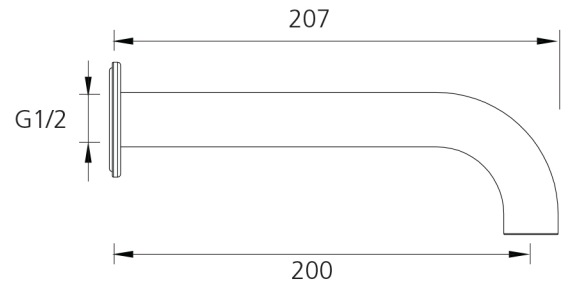

Venice

Specifications /

WELs rating	5 Star, 6L per minute
Temperature rating (min / max)	1°C - 65°C
Pressure rating (min / max)	150 kPa - 500 kPa
Materials	Brass spout
Product weight	0.37kg
Installation	200mm fixed wall spout
Water supply	Mains
Warranty	15 years body; 5 years finish, seals, fittings, aerators; 1 year labour (refer to oliveri.com.au)
Maintenance and care instructions	All surfaces should be cleaned with mild liquid detergent or soap and water. Do not use cream cleaners or citrus based cleaning products, as they are abrasive. Use of unsuitable cleaning agents may damage the surface. Any damage caused in this way will not be covered by warranty.