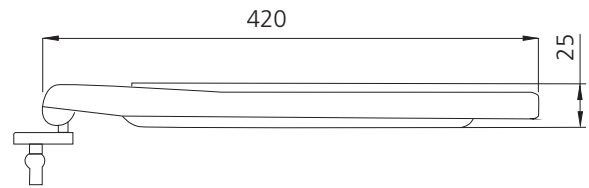

Munich

MU1263SC
White Toilet Seat

All dimensions in mm

Specifications /

Materials	UF Polymer / Stainless Steel / Nylon
Quick release	Yes
Soft close	Yes
Parts list	Seat, seat cover, hinges, connection hardware, hinge covers
Warranty	5 years (refer to oliveri.com.au)
Maintenance and care instructions	All surfaces should be cleaned with mild liquid detergent or soap and water. Do not use cream cleaners or citrus based cleaning products, as they are abrasive. Use of unsuitable cleaning agents may damage the surface. Any damage caused in this way will not be covered by warranty.