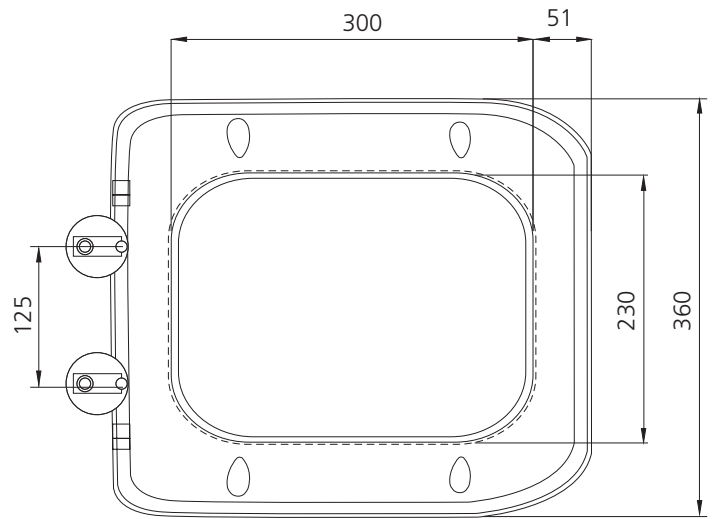

Munich

MU1263SC
White Toilet Seat

All dimensions in mm

Specifications /

Materials	UF Polymer / Stainless Steel / Nylon
Quick release	Yes
Soft close	Yes
Parts list	Seat, seat cover, hinges, connection hardware, hinge covers
Warranty	5 years (refer to oliveri.com.au)
Maintenance and care instructions	All surfaces should be cleaned with mild liquid detergent or soap and water. Do not use cream cleaners or citrus based cleaning products, as they are abrasive. Use of unsuitable cleaning agents may damage the surface. Any damage caused in this way will not be covered by warranty.