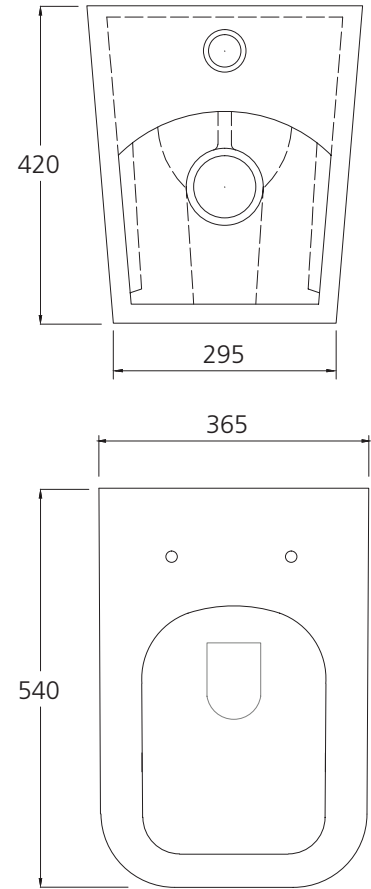

Munich

MU126-PSC (Pan: MU126BTW / Seat: MU1263SC)

Wall Faced Toilet Suite

All dimensions in mm

Suite includes

- Rimless Pan
- Soft close, quick release seat
- Geberit Sigma8 concealed dual flush cistern*
- Fittings & fixtures

* Geberit flush plate sold separately

Specifications /

WELs Rating	4 star, 3.5L avg flush volume
Pan	Box rimless design
Trap(s)	Universal trap for S or P-trap installations. S-trap set out 50mm-60mm as standard. P-trap set out 185mm floor to centre of outlet.
Cistern	Geberit Sigma8 dual flush cistern (4.5L/3L)
Fixing	The toilet is fixed with a Geberit concealed water tank in wall.
Seat	Soft close and quick release toilet seat is provided as standard. Compression moulded toilet seat, fitted with buffers and metal hinges.
Flush plate	Not included. Compatible with all Geberit Sigma flush plates.
Installation	The installation of the toilet suite shall be in accordance with the normal minimum drain line grade requirements in AS/NZS 3500.2.
Materials	Vitreous china
Colour	White
Weight	33.7kg
Parts list	Square seat cover, hinge, decorative cover, S-trap connector, seal ring, fixing plate, fixing screw, floor fixing screw
Warranty	20 years vitreous china cistern and pan replacement of product; 5 years replacement seat; 2 years valves and fittings; 1 year seals and labour (refer to oliveri.com.au)
Maintenance and care instructions	All surfaces should be cleaned with mild liquid detergent or soap and water. Do not use cream cleaners or citrus based cleaning products, as they are abrasive. Use of unsuitable cleaning agents may damage the surface. Any damage caused in this way will not be covered by warranty.

Munich

MU126-PSC (Pan: MU126BTW / Seat: MU1263SC)

Wall Faced Toilet Suite

SET OUT DRAWING

All dimensions in mm