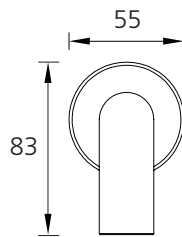

# Venice

**VE105206MB**

Matt Black Curved Wall Spout

## Specifications /

<b>WELs rating</b>	5 Star, 6L per minute
<b>Temperature rating (min / max)</b>	1°C - 65°C
<b>Pressure rating (min / max)</b>	150 kPa - 500 kPa
<b>Finish</b>	Matte black (powder coated)
<b>Materials</b>	Brass spout
<b>Product weight</b>	0.37kg
<b>Installation</b>	200mm fixed wall spout
<b>Water supply</b>	Mains
<b>Warranty</b>	15 years body; 5 years finish, seals, fittings, aerators; 1 year labour (refer to oliveri.com.au)
<b>Maintenance and care instructions</b>	All surfaces should be cleaned with mild liquid detergent or soap and water. Do not use cream cleaners or citrus based cleaning products, as they are abrasive. Use of unsuitable cleaning agents may damage the surface. Any damage caused in this way will not be covered by warranty.