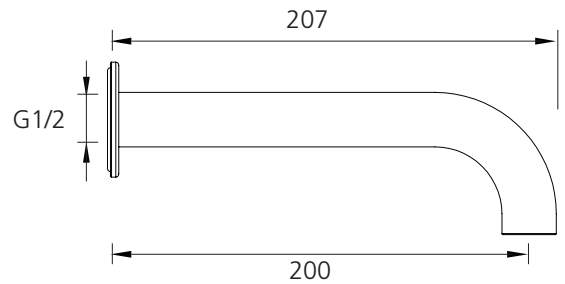

# Venice

**VE105206MB**

Matt Black Curved Wall Spout

## Specifications /

<b>WELs rating</b>	5 Star, 6L per minute
<b>Temperature rating (min / max)</b>	1°C - 65°C
<b>Pressure rating (min / max)</b>	150 kPa - 500 kPa
<b>Finish</b>	Matte black (powder coated)
<b>Materials</b>	Brass spout
<b>Product weight</b>	0.37kg
<b>Installation</b>	200mm fixed wall spout
<b>Water supply</b>	Mains
<b>Warranty</b>	15 years body; 5 years finish, seals, fittings, aerators; 1 year labour (refer to oliveri.com.au)
<b>Maintenance and care instructions</b>	All surfaces should be cleaned with mild liquid detergent or soap and water. Do not use cream cleaners or citrus based cleaning products, as they are abrasive. Use of unsuitable cleaning agents may damage the surface. Any damage caused in this way will not be covered by warranty.