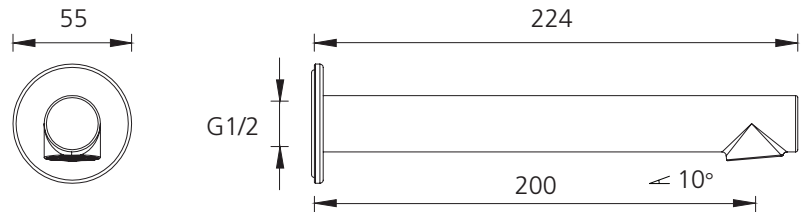

Venice

VE108206MB

Matte Black Straight Wall Spout

Specifications /

WELs rating	5 Star, 6L per minute
Temperature rating (min / max)	1°C - 65°C
Pressure rating (min / max)	150 kPa - 500 kPa
Finish	Matte black (powder coated)
Materials	Brass spout
Product weight	0.32kg
Installation	200mm fixed wall spout
Water supply	Mains
Warranty	15 years body; 5 years finish, seals, fittings, aerators; 1 year labour (refer to oliveri.com.au)
Maintenance and care instructions	All surfaces should be cleaned with mild liquid detergent or soap and water. Do not use cream cleaners or citrus based cleaning products, as they are abrasive. Use of unsuitable cleaning agents may damage the surface. Any damage caused in this way will not be covered by warranty.