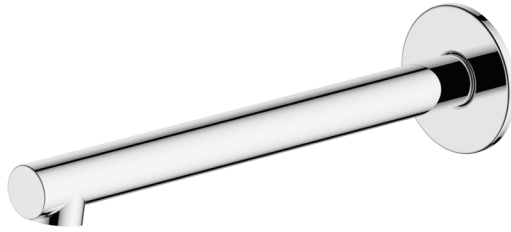

# Venice

**VE108200CR**

Chrome Straight Wall Spout

## Specifications /

<b>WELs rating</b>	5 Star, 6L per minute
<b>Temperature rating (min / max)</b>	1°C - 65°C
<b>Pressure rating (min / max)</b>	150 kPa - 500 kPa
<b>Finish</b>	Chrome (electroplating)
<b>Materials</b>	Brass spout
<b>Product weight</b>	0.32kg
<b>Installation</b>	200mm fixed wall spout
<b>Water supply</b>	Mains
<b>Warranty</b>	15 years body and finish; 5 years seals, fittings, aerators; 1 year labour (refer to oliveri.com.au)
<b>Maintenance and care instructions</b>	All surfaces should be cleaned with mild liquid detergent or soap and water. Do not use cream cleaners or citrus based cleaning products, as they are abrasive. Use of unsuitable cleaning agents may damage the surface. Any damage caused in this way will not be covered by warranty.