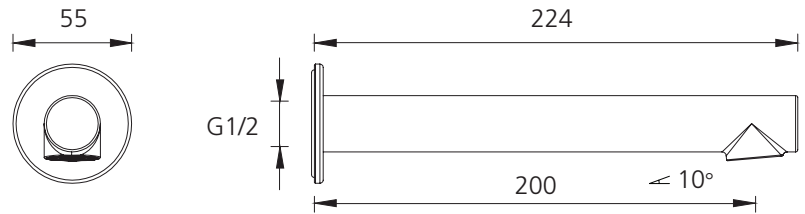

# Venice

**VE108200CR**

Chrome Straight Wall Spout

## Specifications /

<b>WELs rating</b>	5 Star, 6L per minute
<b>Temperature rating (min / max)</b>	1°C - 65°C
<b>Pressure rating (min / max)</b>	150 kPa - 500 kPa
<b>Finish</b>	Chrome (electroplating)
<b>Materials</b>	Brass spout
<b>Product weight</b>	0.32kg
<b>Installation</b>	200mm fixed wall spout
<b>Water supply</b>	Mains
<b>Warranty</b>	15 years body and finish; 5 years seals, fittings, aerators; 1 year labour (refer to oliveri.com.au)
<b>Maintenance and care instructions</b>	All surfaces should be cleaned with mild liquid detergent or soap and water. Do not use cream cleaners or citrus based cleaning products, as they are abrasive. Use of unsuitable cleaning agents may damage the surface. Any damage caused in this way will not be covered by warranty.