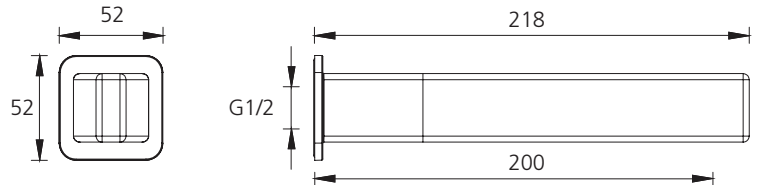

# Stockholm

**ST095206MB**

Matte Black Wall Spout

## Specifications /

<b>WELs rating</b>	6 Stars, 4.5L per minute
<b>Temperature rating (min / max)</b>	1°C - 65°C
<b>Pressure rating (min / max)</b>	150 kPa - 500 kPa
<b>Finish</b>	Matte black (powder coated)
<b>Materials</b>	Brass spout
<b>Product weight</b>	0.58kg
<b>Installation</b>	200mm fixed wall spout
<b>Water supply</b>	Mains
<b>Warranty</b>	15 years body; 5 years finish, seals, fittings, aerators; 1 year labour (refer to <a href="http://oliveri.com.au">oliveri.com.au</a> )
<b>Maintenance and care instructions</b>	All surfaces should be cleaned with mild liquid detergent or soap and water. Do not use cream cleaners or citrus based cleaning products, as they are abrasive. Use of unsuitable cleaning agents may damage the surface. Any damage caused in this way will not be covered by warranty.