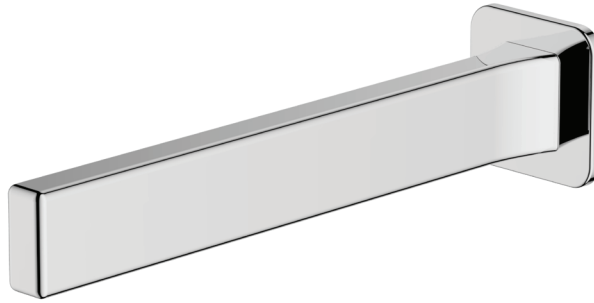

Stockholm

ST095200CR
 Chrome Wall Spout

Specifications /

WELs rating	6 Stars, 4.5L per minute
Temperature rating (min / max)	1°C - 65°C
Pressure rating (min / max)	150 kPa - 500 kPa
Finish	Chrome (electroplating)
Materials	Brass spout
Product weight	0.58kg
Installation	200mm fixed wall spout
Water supply	Mains
Warranty	15 years body and finish; 5 years seals, fittings, aerators; 1 year labour (refer to oliveri.com.au)
Maintenance and care instructions	All surfaces should be cleaned with mild liquid detergent or soap and water. Do not use cream cleaners or citrus based cleaning products, as they are abrasive. Use of unsuitable cleaning agents may damage the surface. Any damage caused in this way will not be covered by warranty.