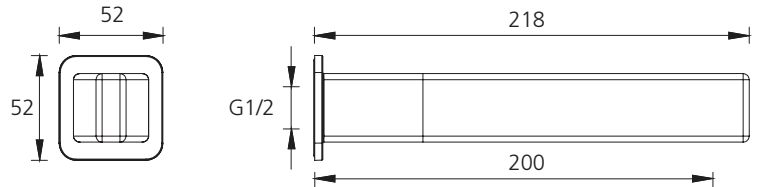

Stockholm

ST095200CR
 Chrome Wall Spout

Specifications /

WELs rating	6 Stars, 4.5L per minute
Temperature rating (min / max)	1°C - 65°C
Pressure rating (min / max)	150 kPa - 500 kPa
Finish	Chrome (electroplating)
Materials	Brass spout
Product weight	0.58kg
Installation	200mm fixed wall spout
Water supply	Mains
Warranty	15 years body and finish; 5 years seals, fittings, aerators; 1 year labour (refer to oliveri.com.au)
Maintenance and care instructions	All surfaces should be cleaned with mild liquid detergent or soap and water. Do not use cream cleaners or citrus based cleaning products, as they are abrasive. Use of unsuitable cleaning agents may damage the surface. Any damage caused in this way will not be covered by warranty.