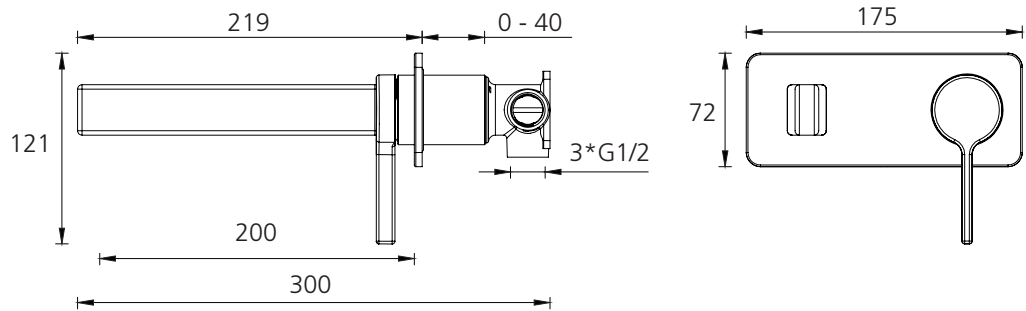

Stockholm

ST095516MB

Matte Black Wall Mixer Set

All dimensions in mm

Specifications /

WELs rating	6 Stars, 4.5L per minute
Temperature rating (min / max)	1°C - 65°C
Pressure rating (min / max)	150 kPa - 500 kPa
Finish	Matte black (powder coated)
Materials	Brass body and zinc handle
Cartridge size	35mm
Cartridge type	Ceramic disc cartridge
Product weight	1.31kg
Water supply	Mains
Warranty	15 years cartridge and body; 5 years finish, seals, tails, fittings, aerators; 1 year labour (refer to oliveri.com.au)
Maintenance and care instructions	All surfaces should be cleaned with mild liquid detergent or soap and water. Do not use cream cleaners or citrus based cleaning products, as they are abrasive. Use of unsuitable cleaning agents may damage the surface. Any damage caused in this way will not be covered by warranty.