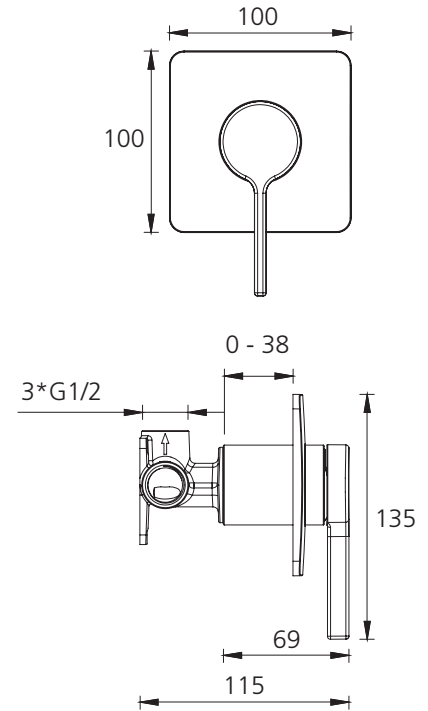

Stockholm

ST093516MB

Matte Black Wall Mixer

All dimensions in mm

Specifications /

WELs rating	NA
Temperature rating (min / max)	1°C - 65°C
Pressure rating (min / max)	150 kPa - 500 kPa
Finish	Matte black (powder coated)
Materials	Brass body and zinc handle
Cartridge size	35mm
Cartridge type	Ceramic disc cartridge
Product weight	0.88kg
Water supply	Mains
Warranty	15 years cartridge and body; 5 years finish, seals, fittings; 1 year labour (refer to oliveri.com.au)
Maintenance and care instructions	All surfaces should be cleaned with mild liquid detergent or soap and water. Do not use cream cleaners or citrus based cleaning products, as they are abrasive. Use of unsuitable cleaning agents may damage the surface. Any damage caused in this way will not be covered by warranty.