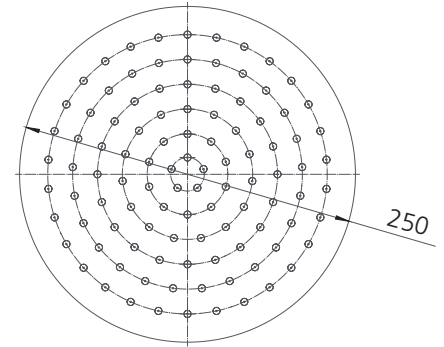

Rome

RO35400CR

Chrome Ultra Thin Shower Rose

Specifications /

| | |
|--|--|
| WELs rating | 3 Stars, 9L per minute |
| Temperature rating (min / max) | 1°C - 65°C |
| Pressure rating (min / max) | 150 kPa - 500 kPa |
| Finish | Chrome (electroplating) |
| Materials | Stainless steel |
| Water supply | Mains |
| Connections | G 1/2 Female |
| Product weight | 1.30kg |
| Parts List | Shower head x 1 |
| Warranty | 5 years replacement parts and finish; 1 year labour (refer to oliveri.com.au) |
| Maintenance and care instructions | All surfaces should be cleaned with mild liquid detergent or soap and water. Do not use cream cleaners or citrus based cleaning products, as they are abrasive. Use of unsuitable cleaning agents may damage the surface. Any damage caused in this way will not be covered by warranty. |