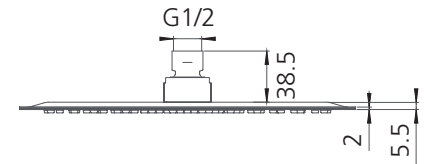

Rome

RO35400CR

Chrome Ultra Thin Shower Rose

Specifications /

| | |
|--|--|
| WELs rating | 3 Stars, 9L per minute |
| Temperature rating (min / max) | 1°C - 65°C |
| Pressure rating (min / max) | 150 kPa - 500 kPa |
| Finish | Chrome (electroplating) |
| Materials | Stainless steel |
| Water supply | Mains |
| Connections | G 1/2 Female |
| Product weight | 1.30kg |
| Parts List | Shower head x 1 |
| Warranty | 5 years replacement parts and finish; 1 year labour (refer to oliveri.com.au) |
| Maintenance and care instructions | All surfaces should be cleaned with mild liquid detergent or soap and water. Do not use cream cleaners or citrus based cleaning products, as they are abrasive. Use of unsuitable cleaning agents may damage the surface. Any damage caused in this way will not be covered by warranty. |