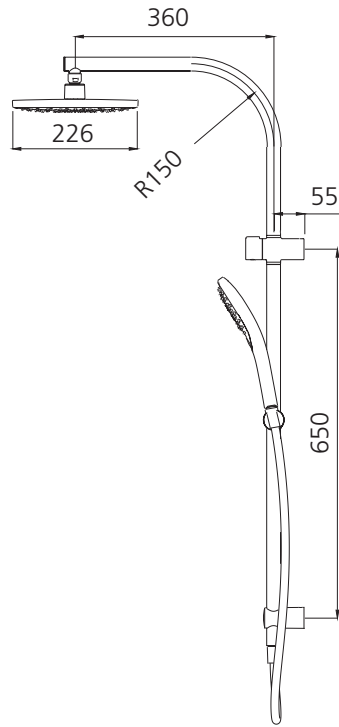

Rome

RO36341CR

Chrome Dual Shower Set

All dimensions in mm

Specifications /

WELs rating	3 Stars, 9L per minute
Temperature rating (min / max)	1°C - 65°C
Pressure rating (min / max)	150 kPa - 500 kPa
Finish	Chrome (electroplating) with white shower face
Shower head functions	Three spray functions (hand shower)
Materials	Brass/ABS Plastic
Water supply	Mains
Connections	G 1/2 BSP
Mounting methods	Wall mounted
Product weight	2.38kg
Parts List	Hand shower x 1, shower rose x 1, hose x 1, slider rail x 1
Warranty	15 years main body; 7 years finish; 5 years shower head, shower arm, plastic hand piece; 2 years hose, seals, o'rings; 1 year labour (refer to oliveri.com.au)
Maintenance and care instructions	All surfaces should be cleaned with mild liquid detergent or soap and water. Do not use cream cleaners or citrus based cleaning products, as they are abrasive. Use of unsuitable cleaning agents may damage the surface. Any damage caused in this way will not be covered by warranty.