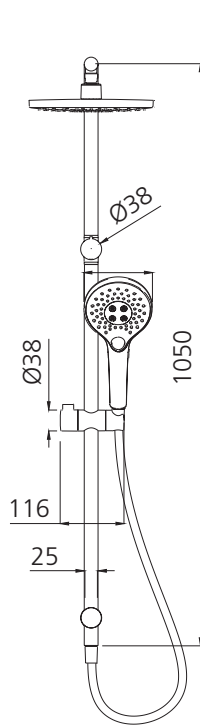

Rome

RO36341CR

Chrome Dual Shower Set

All dimensions in mm

Specifications /

WELs rating	3 Stars, 9L per minute
Temperature rating (min / max)	1°C - 65°C
Pressure rating (min / max)	150 kPa - 500 kPa
Finish	Chrome (electroplating) with white shower face
Shower head functions	Three spray functions (hand shower)
Materials	Brass/ABS Plastic
Water supply	Mains
Connections	G 1/2 BSP
Mounting methods	Wall mounted
Product weight	2.38kg
Parts List	Hand shower x 1, shower rose x 1, hose x 1, slider rail x 1
Warranty	15 years main body; 7 years finish; 5 years shower head, shower arm, plastic hand piece; 2 years hose, seals, o'rings; 1 year labour (refer to oliveri.com.au)
Maintenance and care instructions	All surfaces should be cleaned with mild liquid detergent or soap and water. Do not use cream cleaners or citrus based cleaning products, as they are abrasive. Use of unsuitable cleaning agents may damage the surface. Any damage caused in this way will not be covered by warranty.