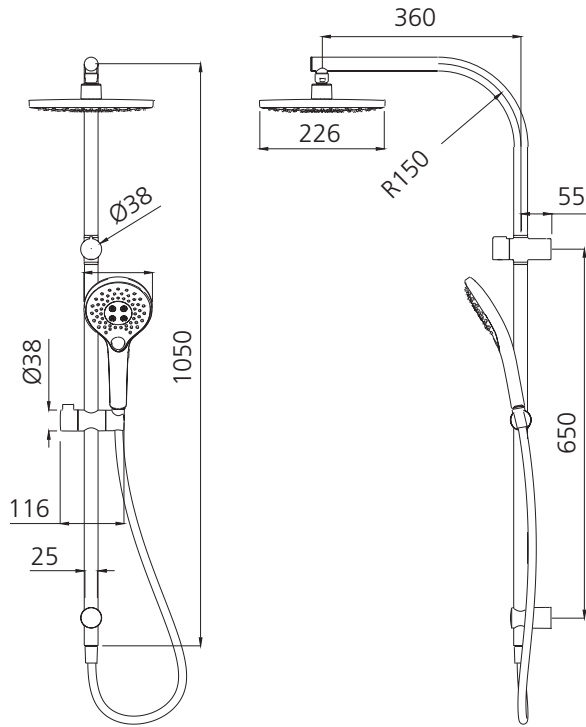

Rome

RO36341BN

Brushed Nickel Dual Shower Set

All dimensions in mm

Specifications /

WELs rating	3 Stars, 9L per minute
Temperature rating (min / max)	1°C - 65°C
Pressure rating (min / max)	150 kPa - 500 kPa
Finish	Brushed nickel (PVD)
Shower head functions	Three spray functions (hand shower)
Materials	Brass/ABS Plastic
Water supply	Mains
Connections	G 1/2 BSP
Mounting methods	Wall mounted
Product weight	2.38kg
Parts List	Hand shower x 1, shower rose x 1, hose x 1, slider rail x 1
Warranty	15 years main body; 5 years finish; 5 years shower head, shower arm, plastic hand piece; 2 years hose, seals, o'rings; 1 year labour (refer to oliveri.com.au)
Maintenance and care instructions	All surfaces should be cleaned with mild liquid detergent or soap and water. Do not use cream cleaners or citrus based cleaning products, as they are abrasive. Use of unsuitable cleaning agents may damage the surface. Any damage caused in this way will not be covered by warranty.