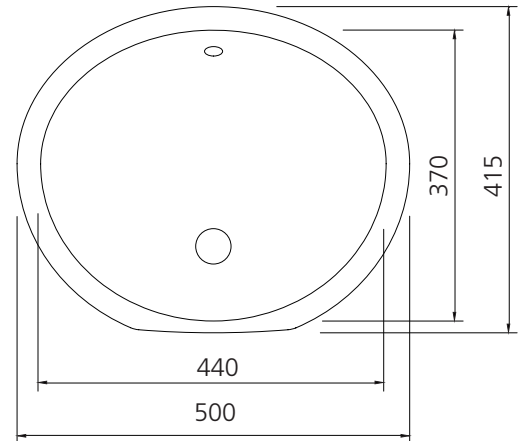

Oslo

OS536

Undermount Oval Basin

All dimensions in mm

Specifications /

Tap holes	Not available
Waste outlet	Pop up waste sold separately (chrome, matte black or brushed nickel)
Overflow	Included (with plastic chrome plated overflow ring)
Colour	White
Basin size	500W x 415H x 195D mm
Bowl size	440W x 370H x 150D mm
Bowl capacity	8.5L
Material	Vitreous china
Installation	Undermount
Weight	8.0kg
Warranty	20 years replacement parts, 1 year labour (refer to oliveri.com.au)
Maintenance and care instructions	All surfaces should be cleaned with mild liquid detergent or soap and water. Do not use cream cleaners or citrus based cleaning products, as they are abrasive. Use of unsuitable cleaning agents may damage the surface. Any damage caused in this way will not be covered by warranty.