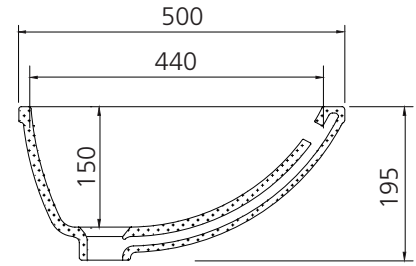

Oslo

OS536

Undermount Oval Basin

All dimensions in mm

Specifications /

Tap holes	Not available
Waste outlet	Pop up waste sold separately (chrome, matte black or brushed nickel)
Overflow	Included (with plastic chrome plated overflow ring)
Colour	White
Basin size	500W x 415H x 195D mm
Bowl size	440W x 370H x 150D mm
Bowl capacity	8.5L
Material	Vitreous china
Installation	Undermount
Weight	8.0kg
Warranty	20 years replacement parts, 1 year labour (refer to oliveri.com.au)
Maintenance and care instructions	All surfaces should be cleaned with mild liquid detergent or soap and water. Do not use cream cleaners or citrus based cleaning products, as they are abrasive. Use of unsuitable cleaning agents may damage the surface. Any damage caused in this way will not be covered by warranty.