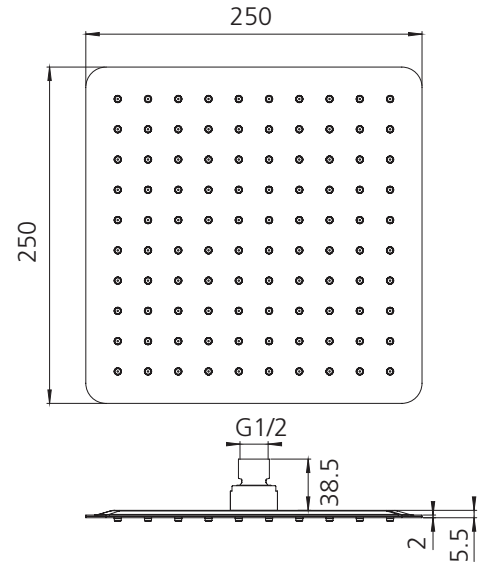

# Monaco

**MO35300CR**

Chrome Ultra Thin Shower Rose 250mm

All dimensions in mm

## Specifications /

<b>WELs rating</b>	3 Stars, 9L per minute
<b>Temperature rating (min / max)</b>	1°C - 65°C
<b>Pressure rating (min / max)</b>	150 kPa - 500 kPa
<b>Finish</b>	Chrome (electroplating)
<b>Materials</b>	Stainless steel
<b>Water supply</b>	Mains
<b>Connections</b>	G 1/2 Female
<b>Product weight</b>	1.30kg
<b>Parts List</b>	Shower head x 1
<b>Warranty</b>	5 years replacement parts and finish; 1 year labour (refer to <a href="http://oliveri.com.au">oliveri.com.au</a> )
<b>Maintenance and care instructions</b>	All surfaces should be cleaned with mild liquid detergent or soap and water. Do not use cream cleaners or citrus based cleaning products, as they are abrasive. Use of unsuitable cleaning agents may damage the surface. Any damage caused in this way will not be covered by warranty.