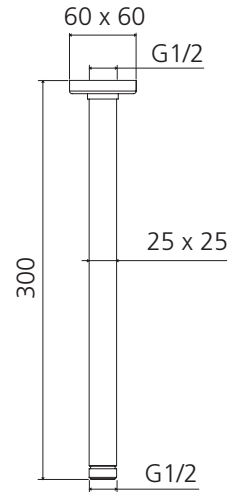

# Monaco

**MO0007CR**

Chrome Ceiling Mounted Shower Arm

## Specifications /

<b>WELs rating</b>	NA
<b>Temperature rating (min / max)</b>	1°C - 65°C
<b>Pressure rating (min / max)</b>	150 kPa - 500 kPa
<b>Finish</b>	Chrome (electroplating)
<b>Materials</b>	Brass
<b>Water supply</b>	Mains
<b>Connections</b>	G 1/2 Female
<b>Mounting methods</b>	Ceiling mounted
<b>Product weight</b>	0.58kg
<b>Parts List</b>	Shower arm x 1, flange x 1
<b>Warranty</b>	5 years replacement parts and finish; 1 year labour (refer to <a href="http://oliveri.com.au">oliveri.com.au</a> )
<b>Maintenance and care instructions</b>	All surfaces should be cleaned with mild liquid detergent or soap and water. Do not use cream cleaners or citrus based cleaning products, as they are abrasive. Use of unsuitable cleaning agents may damage the surface. Any damage caused in this way will not be covered by warranty.