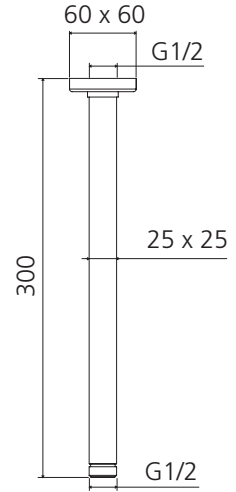

Monaco

MO0007MB

Matte Black Ceiling Mounted Shower Arm

Specifications /

WELs rating	NA
Temperature rating (min / max)	1°C - 65°C
Pressure rating (min / max)	150 kPa - 500 kPa
Finish	Matte black (powder coated)
Materials	Brass
Water supply	Mains
Connections	G 1/2 Female
Mounting methods	Ceiling mounted
Product weight	0.58kg
Parts List	Shower arm x 1, flange x 1
Warranty	5 years replacement parts and finish; 1 year labour (refer to oliveri.com.au)
Maintenance and care instructions	All surfaces should be cleaned with mild liquid detergent or soap and water. Do not use cream cleaners or citrus based cleaning products, as they are abrasive. Use of unsuitable cleaning agents may damage the surface. Any damage caused in this way will not be covered by warranty.