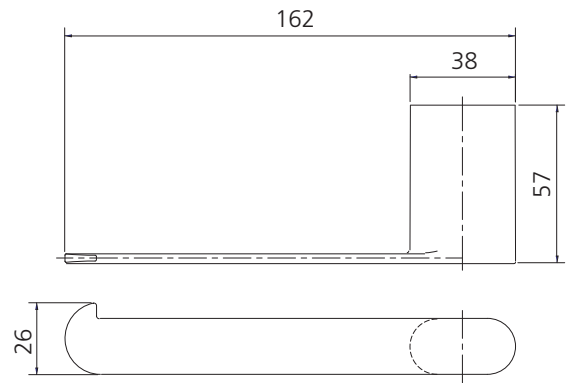

# Madrid

**MA855DC3MB**

Matte Black Toilet Roll Holder

## Specifications /

<b>Materials</b>	Zinc alloy
<b>Finish</b>	Matte black (powder coated)
<b>Mounting method</b>	Wall mounting, two point fixing
<b>Parts list</b>	Toilet roll holder, fixing set
<b>Warranty</b>	7 years parts, 5 years finish, 1 year labour (refer to <a href="http://oliveri.com.au">oliveri.com.au</a> )
<b>Maintenance and care instructions</b>	All surfaces should be cleaned with mild liquid detergent or soap and water. Do not use cream cleaners or citrus based cleaning products, as they are abrasive. Use of unsuitable cleaning agents may damage the surface. Any damage caused in this way will not be covered by warranty.