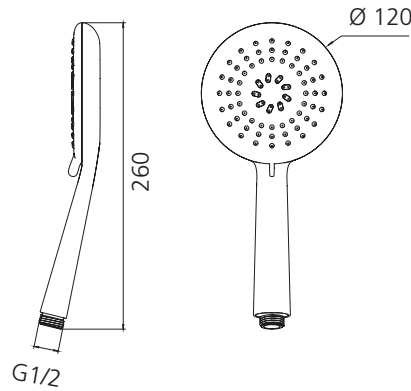

# Copenhagen

CO71801CR

Chrome Hand Shower Head

## Specifications /

<b>WELs rating</b>	3 Stars, 9L per minute
<b>Temperature rating (min / max)</b>	1°C - 65°C
<b>Pressure rating (min / max)</b>	150 kPa - 500 kPa
<b>Finish</b>	Chrome (electroplating)
<b>Shower head functions</b>	Three spray functions
<b>Materials</b>	ABS Plastic
<b>Water supply</b>	Mains
<b>Connections</b>	G1/2 Male
<b>Product weight</b>	0.20kg
<b>Parts List</b>	Hand shower x 1
<b>Warranty</b>	5 years replacement parts and finish; 1 year labour (refer to <a href="http://oliveri.com.au">oliveri.com.au</a> )
<b>Maintenance and care instructions</b>	All surfaces should be cleaned with mild liquid detergent or soap and water. Do not use cream cleaners or citrus based cleaning products, as they are abrasive. Use of unsuitable cleaning agents may damage the surface. Any damage caused in this way will not be covered by warranty.