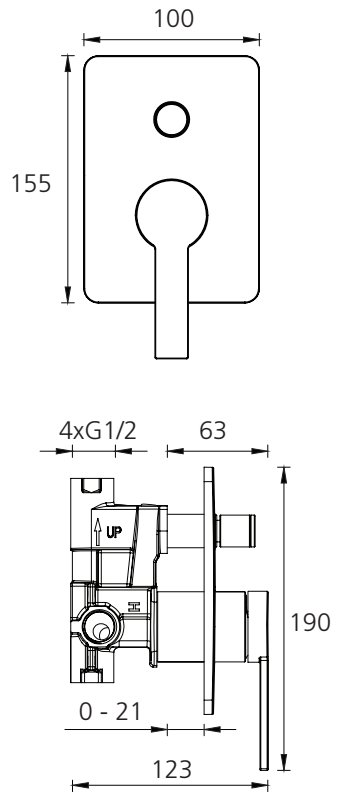

## BA121516MB

Matte Black Wall Mixer With Diverter

All dimensions in mm

### Specifications /

<b>WELs rating</b>	NA
<b>Temperature rating (min / max)</b>	1°C - 65°C
<b>Pressure rating (min / max)</b>	150 kPa - 500 kPa
<b>Finish</b>	Matte black (powder coated)
<b>Materials</b>	Brass body and zinc handle
<b>Cartridge size</b>	35mm
<b>Cartridge type</b>	Ceramic disc cartridge
<b>Product weight</b>	1.90kg
<b>Water supply</b>	Mains
<b>Warranty</b>	15 years cartridge and body; 5 years finish, seals, fittings; 1 year labour (refer to <a href="http://oliveri.com.au">oliveri.com.au</a> )
<b>Maintenance and care instructions</b>	All surfaces should be cleaned with mild liquid detergent or soap and water. Do not use cream cleaners or citrus based cleaning products, as they are abrasive. Use of unsuitable cleaning agents may damage the surface. Any damage caused in this way will not be covered by warranty.