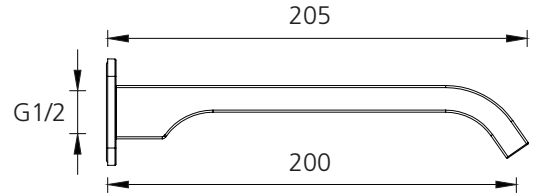

# Barcelona

**BA122206MB**

Matte Black Wall Spout

All dimensions in mm

## Specifications /

<b>WELs rating</b>	6 Stars, 4.5L per minute
<b>Temperature rating (min / max)</b>	1°C - 65°C
<b>Pressure rating (min / max)</b>	150 kPa - 500 kPa
<b>Finish</b>	Matte black (powder coated)
<b>Materials</b>	Brass spout
<b>Product weight</b>	0.56kg
<b>Installation</b>	200mm fixed wall spout
<b>Water supply</b>	Mains
<b>Warranty</b>	15 years body; 5 years finish, seals, fittings, aerators; 1 year labour (refer to oliveri.com.au)
<b>Maintenance and care instructions</b>	All surfaces should be cleaned with mild liquid detergent or soap and water. Do not use cream cleaners or citrus based cleaning products, as they are abrasive. Use of unsuitable cleaning agents may damage the surface. Any damage caused in this way will not be covered by warranty.