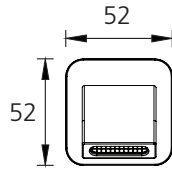

# Barcelona

**BA122206MB**

Matte Black Wall Spout

All dimensions in mm

## Specifications /

<b>WELs rating</b>	6 Stars, 4.5L per minute
<b>Temperature rating (min / max)</b>	1°C - 65°C
<b>Pressure rating (min / max)</b>	150 kPa - 500 kPa
<b>Finish</b>	Matte black (powder coated)
<b>Materials</b>	Brass spout
<b>Product weight</b>	0.56kg
<b>Installation</b>	200mm fixed wall spout
<b>Water supply</b>	Mains
<b>Warranty</b>	15 years body; 5 years finish, seals, fittings, aerators; 1 year labour (refer to oliveri.com.au)
<b>Maintenance and care instructions</b>	All surfaces should be cleaned with mild liquid detergent or soap and water. Do not use cream cleaners or citrus based cleaning products, as they are abrasive. Use of unsuitable cleaning agents may damage the surface. Any damage caused in this way will not be covered by warranty.