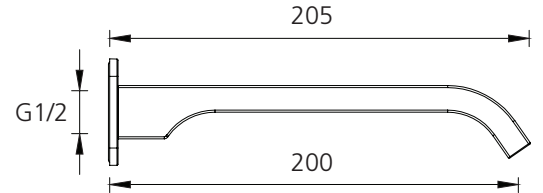

Barcelona

BA122200CR

Chrome Wall Spout

Specifications /

WELs rating	6 Stars, 4.5L per minute
Temperature rating (min / max)	1°C - 65°C
Pressure rating (min / max)	150 kPa - 500 kPa
Finish	Chrome (electroplating)
Materials	Brass spout
Product weight	0.56kg
Installation	200mm fixed wall spout
Water supply	Mains
Warranty	15 years body and finish; 5 years seals, fittings, aerators; 1 year labour (refer to oliveri.com.au)
Maintenance and care instructions	All surfaces should be cleaned with mild liquid detergent or soap and water. Do not use cream cleaners or citrus based cleaning products, as they are abrasive. Use of unsuitable cleaning agents may damage the surface. Any damage caused in this way will not be covered by warranty.