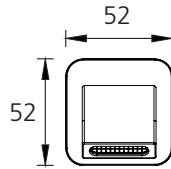

Barcelona

BA122200CR

Chrome Wall Spout

Specifications /

WELs rating	6 Stars, 4.5L per minute
Temperature rating (min / max)	1°C - 65°C
Pressure rating (min / max)	150 kPa - 500 kPa
Finish	Chrome (electroplating)
Materials	Brass spout
Product weight	0.56kg
Installation	200mm fixed wall spout
Water supply	Mains
Warranty	15 years body and finish; 5 years seals, fittings, aerators; 1 year labour (refer to oliveri.com.au)
Maintenance and care instructions	All surfaces should be cleaned with mild liquid detergent or soap and water. Do not use cream cleaners or citrus based cleaning products, as they are abrasive. Use of unsuitable cleaning agents may damage the surface. Any damage caused in this way will not be covered by warranty.