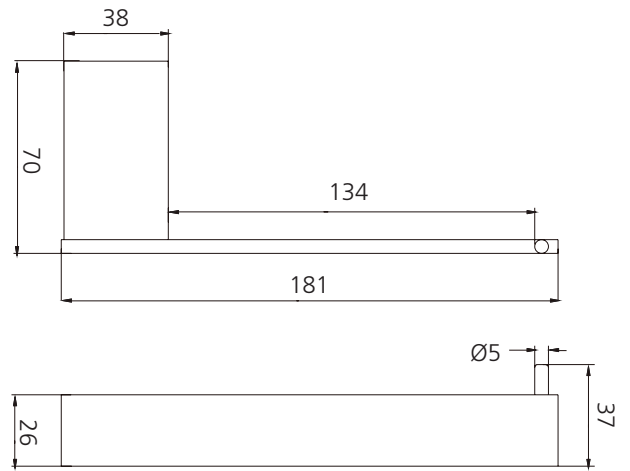

Athens

AT4686MB

Matte Black Toilet Roll Holder

Specifications /

Materials	Stainless steel
Finish	Matte black (powder coated)
Mounting method	Wall mounting, two point fixing
Parts list	Toilet roll holder, fixing set
Warranty	7 years parts, 5 years finish, 1 year labour (refer to oliveri.com.au)
Maintenance and care instructions	All surfaces should be cleaned with mild liquid detergent or soap and water. Do not use cream cleaners or citrus based cleaning products, as they are abrasive. Use of unsuitable cleaning agents may damage the surface. Any damage caused in this way will not be covered by warranty.