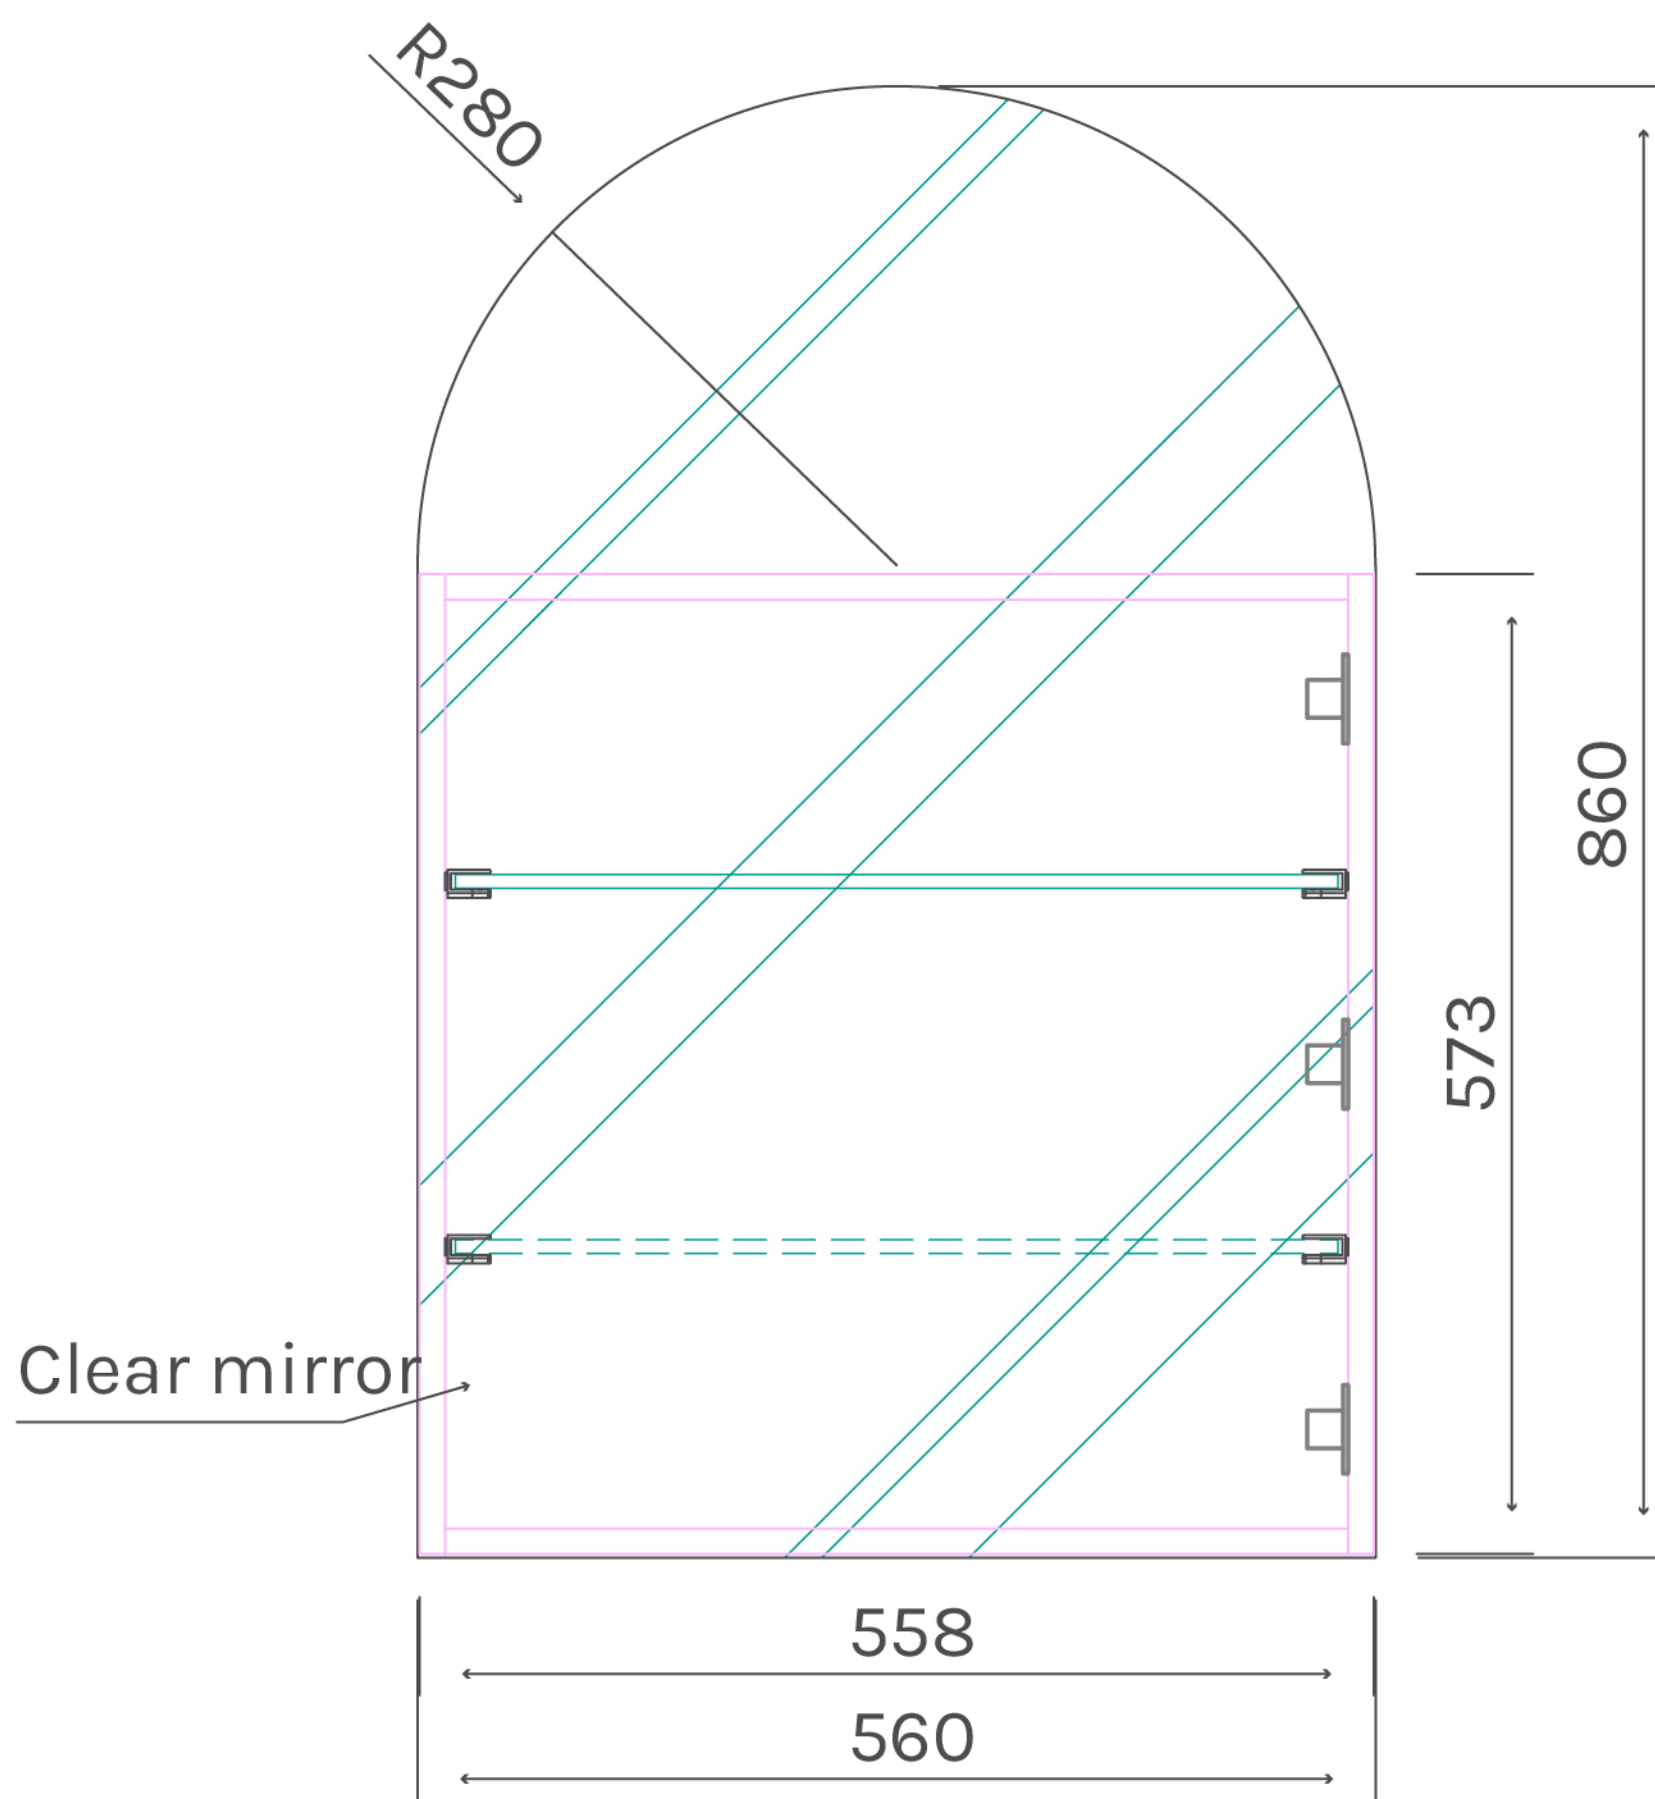

FMCA-860X560 (H: 860mm / W: 560mm / 1 Door)

Top view
Scale 1:10

Front view
Scale 1:10

Right side view
Scale 1:10