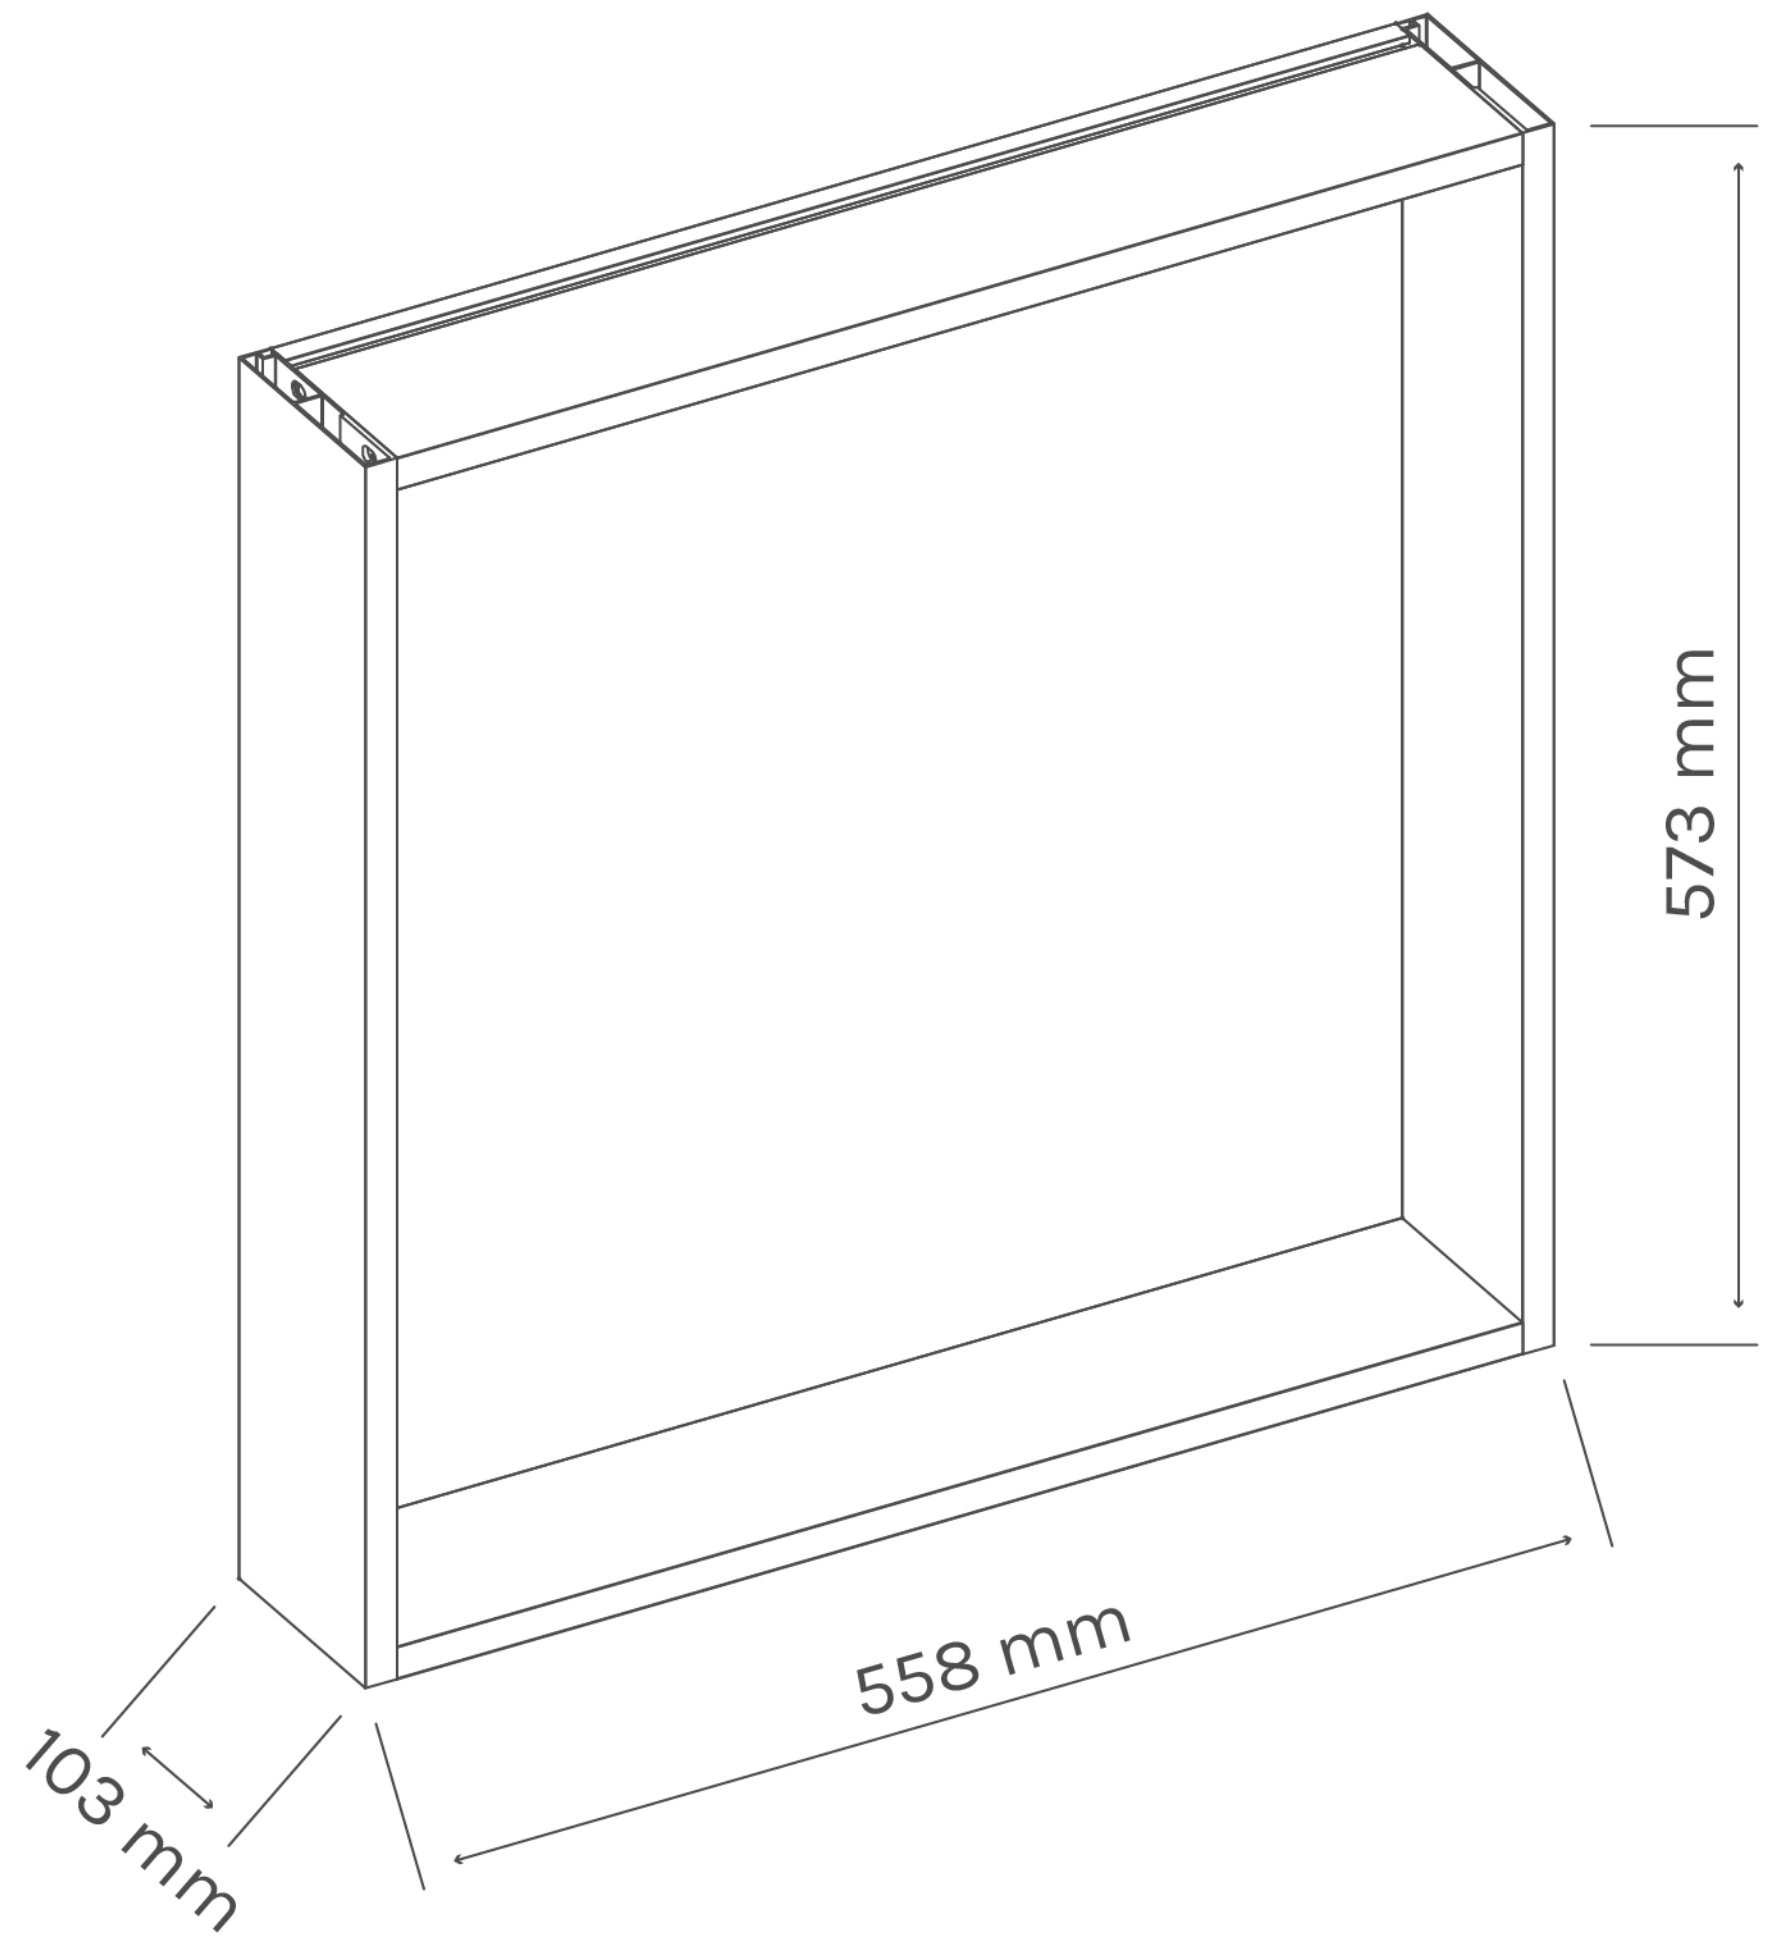

FMCA-860X560 (H: 860mm / W: 560mm / 1 Door)

Top view
Scale 1:10

Front view
Scale 1:10

Right side view
Scale 1:10