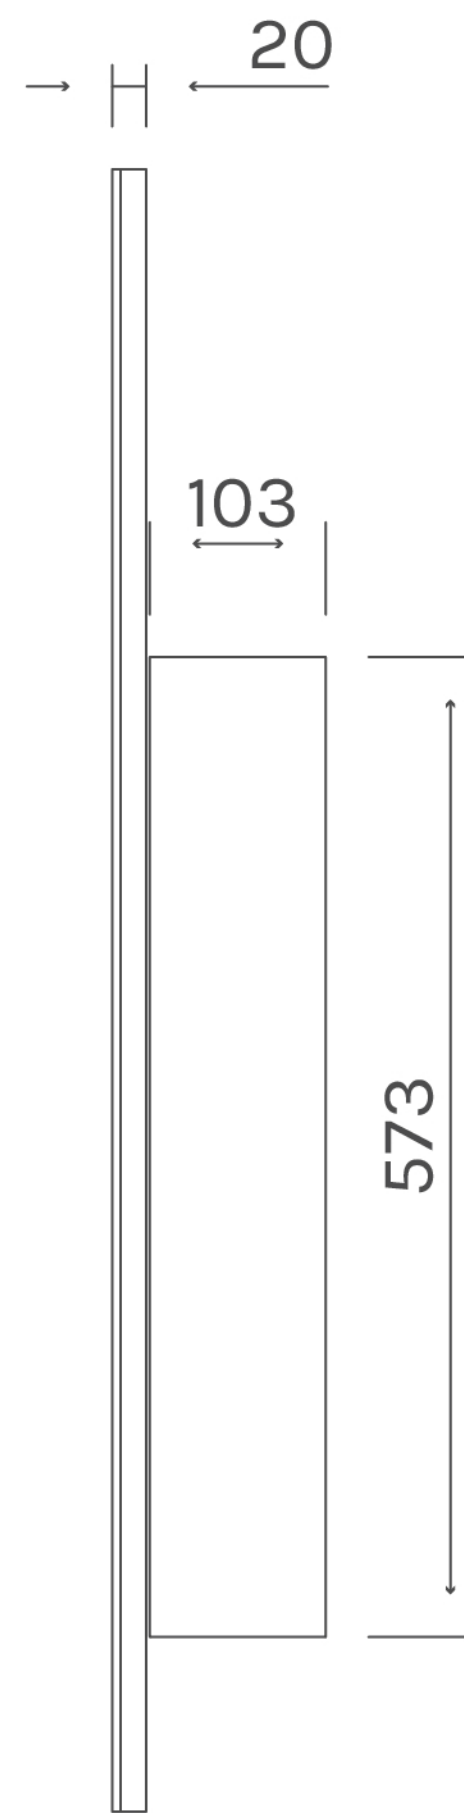

FMCA-860X560 (H: 860mm / W: 560mm / 1 Door)

Top view
Scale 1:10

Front view
Scale 1:10

Right side view
Scale 1:10