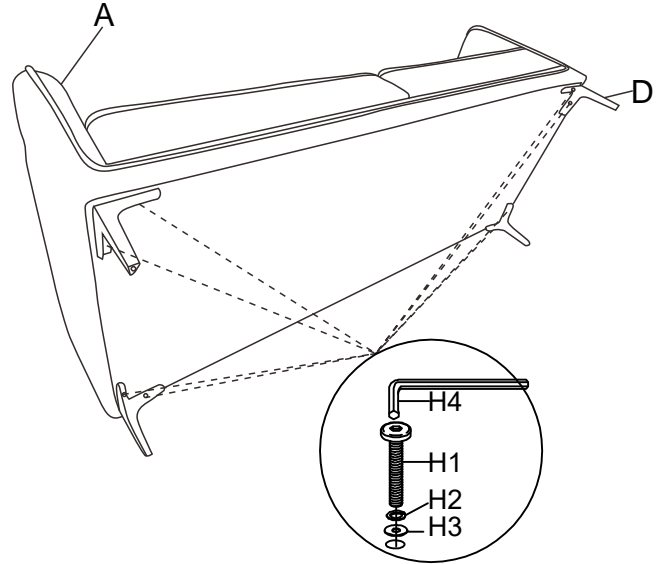

Component List

LABEL		DESCRIPTION	QTY
A		Chair body	1
B		Cushion	2
C		Cushion	2
D		Leg	4

Component List

LABEL		DESCRIPTION	QTY
H1		Screw M8*25	8
H2		Spring washer	8
H3		Washer M8x22mm	8
H4		Allen key	1

1

2