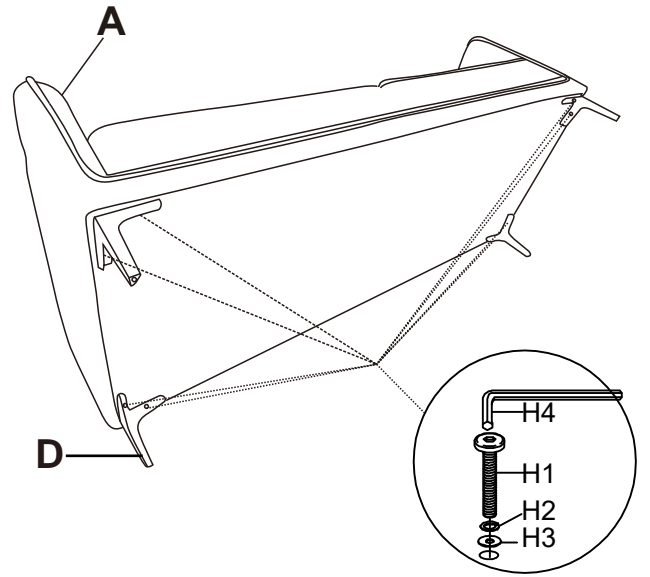

Component List

LABEL		DESCRIPTION	QTY
A		Chair body	1
B		Cushion	1
C		Cushion	1
D		Leg	4

Component List

LABEL		DESCRIPTION	QTY
H1		Screw M8*25	8
H2		Spring washer	8
H3		Washer M8x22mm	8
H4		Allen key	1

1

2