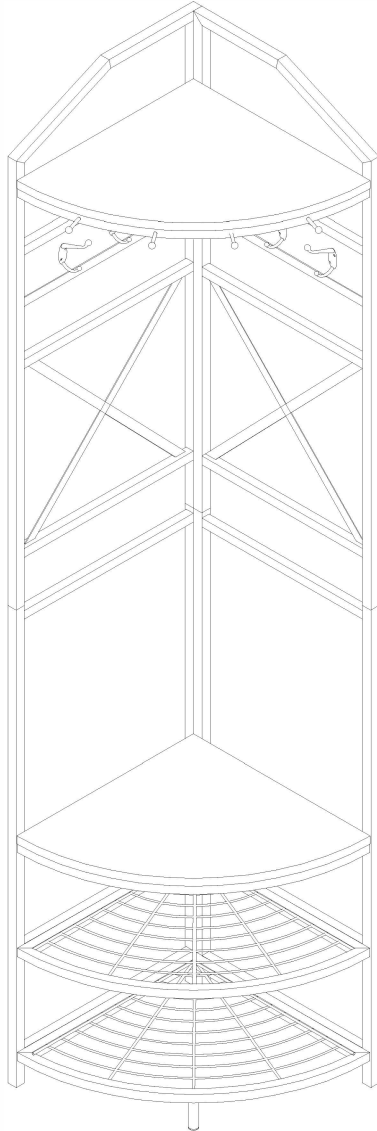

Assembly Instruction Corner Hall Tree

Customer Service Before Return

If part is missing or damaged, or you need help with assembly, please do not hesitate to contact us.

Before Assembly

IMPORTANT NOTE:

- Make sure all parts and hardware are included and free of obvious Defect before disposing of any packaging
- Place all wooden parts on a clean and smooth surface such as a rug or carpet to avoid the parts from being scratched.
- DO NOT tighten all screws and bolts until completely assembled.
- Assembly will require two people.

PART LIST

1 	2 	3 	4 	5 	6 
2pcs	1pc	1pc	1pc	1pc	1pc
7 	8 	9 	10 	11 	
1pc	1pc	1pc	1pc	1pc	

HARDWARE LIST

A	B	C	D	E	F	G	H	I	J	K
 M6x12mm	 M6x28mm	 M6x25mm								
8pcs	15pcs	6pcs	2pcs	4pcs	4pcs	1pc	1pc	6pcs	20pcs	1pc

NOTED:

1. Do not fully tighten all bolts until all parts are in place. Failure to follow these instructions may cause the bolt to misalign during assembly.

2. To prevent injury and property damaged from unexpected tipping of furniture, we highly recommend installation of the anti-tip kit included with this product.