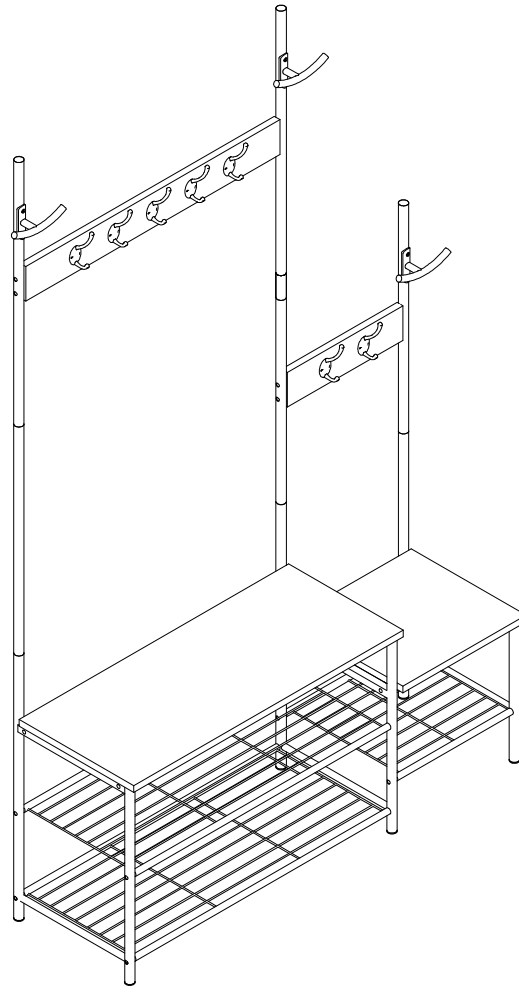

IHOMDEC
Assembly Instruction
Parent-Child Hall Tree
IHD-HT04-FB

Customer Service Before Return

If part is missing or damaged, or you need help with assembly, please do not hesitate to contact us.

SELLER CONTACT INFORMATION:
contacts@ihomdec.com
IHD23-HY-11

Before Assembly

IMPORTANT NOTE:

- Make sure all parts and hardware are included and free of obvious Defect before disposing of any packaging
- Place all wooden parts on a clean and smooth surface such as a rug or carpet to avoid the parts from being scratched.
- DO NOT tighten all screws and bolts until completely assembled.
- Assembly will require two people.

PART LIST

1 	2 	3 	4 	5 	6 	7 	8 
1pc	1pc	1pc	1pc	1pc	1pc	1pc	2pcs
9 	10 	11 	12 	13 	14 	15 	16 
2pcs	1pc	1pc	2pcs	1pc	3pcs	2pcs	1pc

HARDWARE LIST

A  M6x12mm	B  M6x25mm	C  M6x40mm	D 	E 	F 	G 
16pcs	8pcs	20pcs	14pcs	7pcs	8pcs	1pc