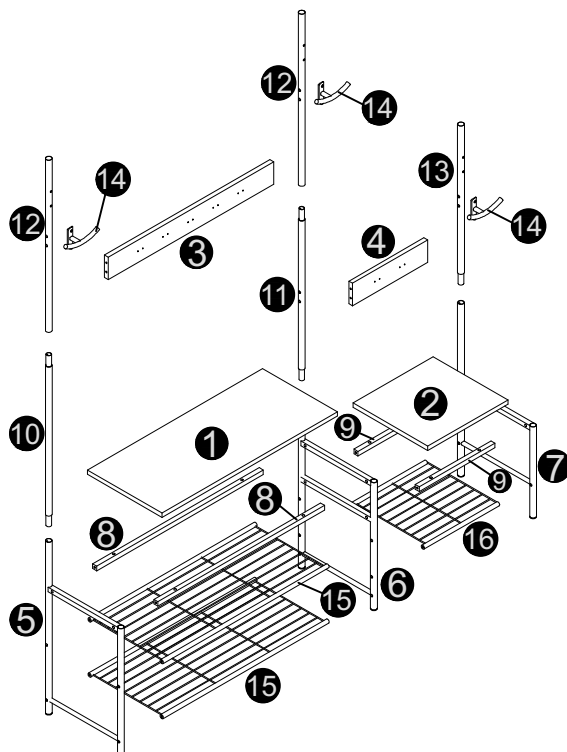

IHOMDEC
Assembly Instruction
Parent-Child Hall Tree
IHD-HT04-FB

Customer Service Before Return

If part is missing or damaged, or you need help with assembly, please do not hesitate to contact us.

SELLER CONTACT INFORMATION:
contacts@ihomdec.com
IHD23-HY-11

Before Assembly

IMPORTANT NOTE:

- Make sure all parts and hardware are included and free of obvious Defect before disposing of any packaging
- Place all wooden parts on a clean and smooth surface such as a rug or carpet to avoid the parts from being scratched.
- DO NOT tighten all screws and bolts until completely assembled.
- Assembly will require two people.

PART LIST

1 	2 	3 	4 	5 	6 	7 	8 
1pc	1pc	1pc	1pc	1pc	1pc	1pc	2pcs
9 	10 	11 	12 	13 	14 	15 	16 
2pcs	1pc	1pc	2pcs	1pc	3pcs	2pcs	1pc

HARDWARE LIST

A  M6x12mm	B  M6x25mm	C  M6x40mm	D 	E 	F 	G 
16pcs	8pcs	20pcs	14pcs	7pcs	8pcs	1pc