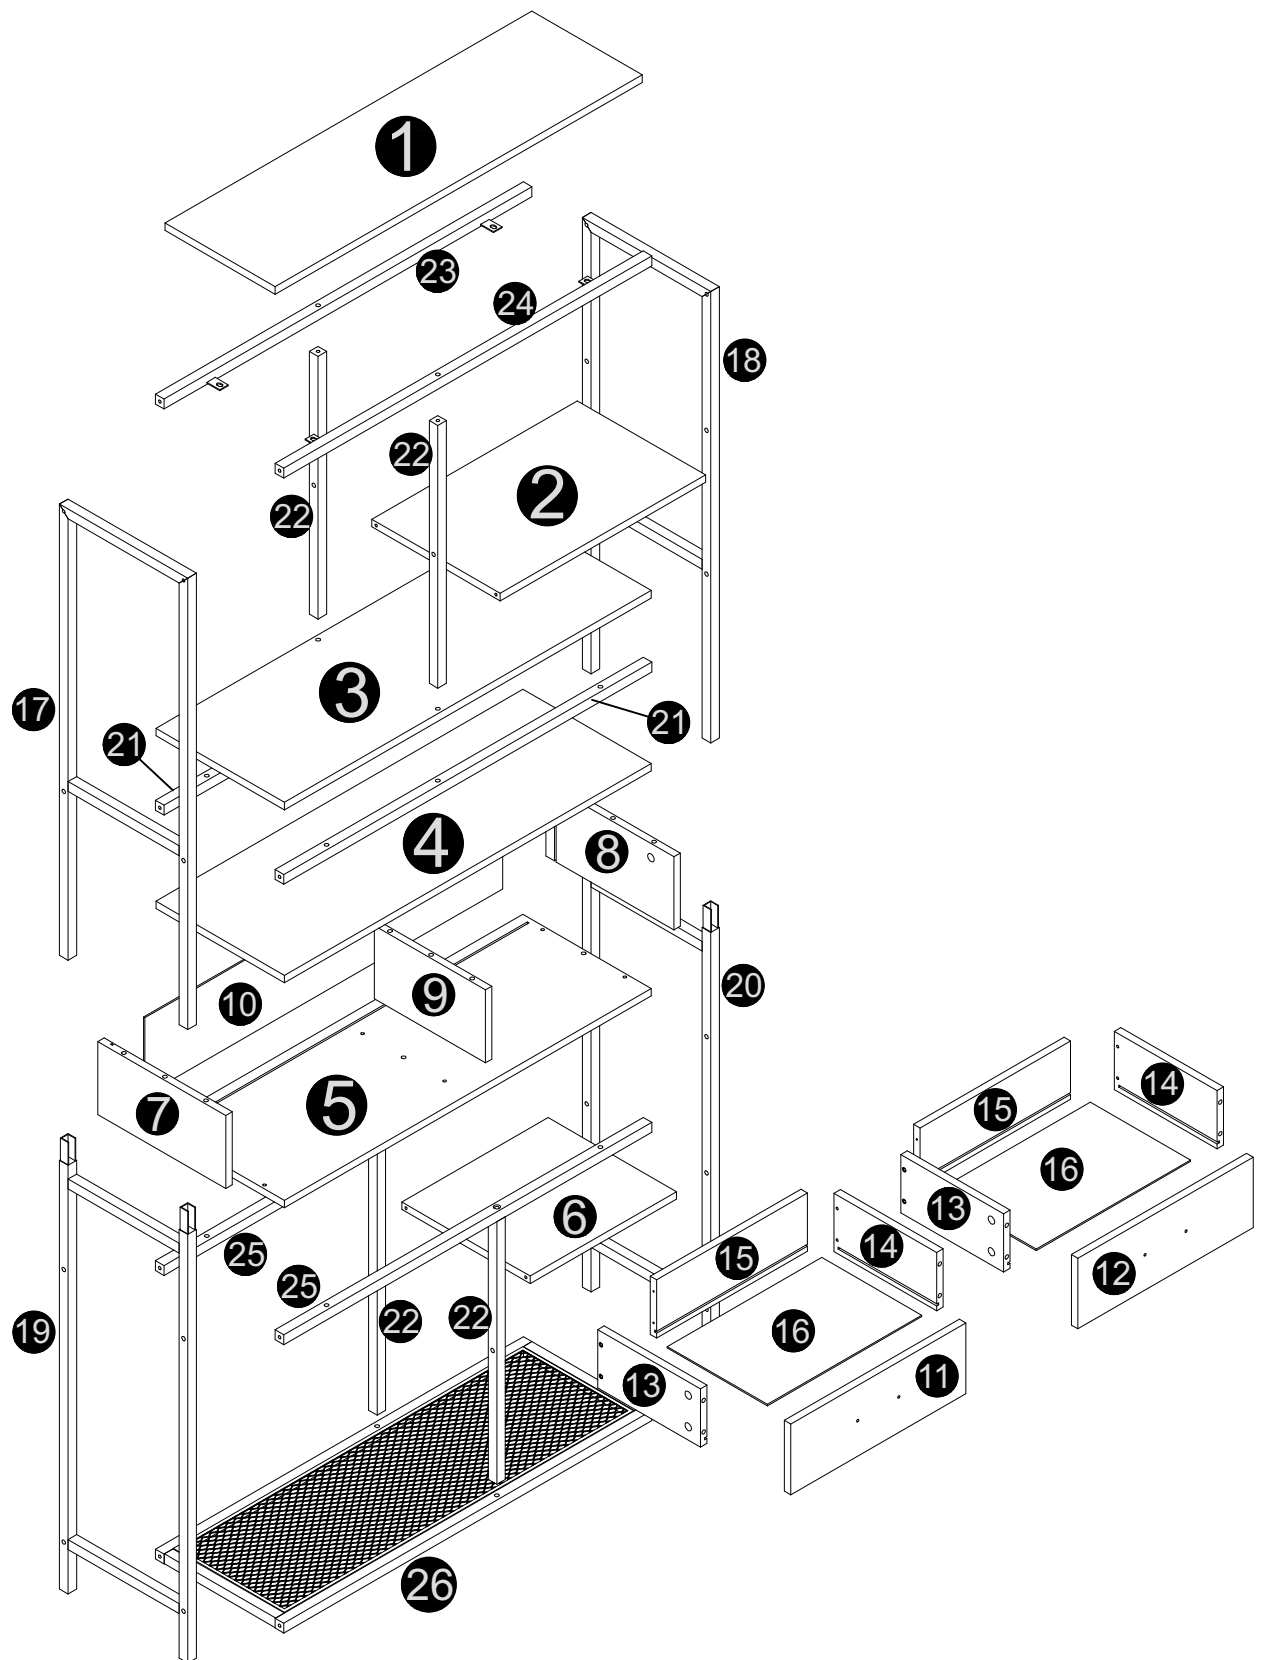

Before Assembly

IMPORTANT NOTE:

- Make sure all parts and hardware are included and free of obvious Defect before disposing of any packaging
- Place all wooden parts on a clean and smooth surface such as a rug or carpet to avoid the parts from being scratched.
- DO NOT tighten all screws and bolts until completely assembled.
- Assembly will require two people.

PART LIST

1 	2 	3 	4 	5 	6 	7
1pc	1pc	1pc	1pc	1pc	1pc	1pc
8 	9 	10 	11 	12 	13 	14
1pc	1pc	1pc	1pc	1pc	2pcs	2pcs
15 	16 	17 	18 	19 	20 	21
2pcs	2pcs	1pc	1pc	1pc	1pc	2pcs
22 	23 	24 	25 	26 		
4pcs	1pc	1pc	2pcs	1pc		

HARDWARE LIST

A 	B 	C 	D 	E 	F 	G
M6x12mm	M6x35mm	M6x40mm	M6x55mm			M6x40mm
12pcs	8pcs	20pcs	2pcs	6pcs	8pcs	2pcs
H 	I 	J 	K 	L 	M 	N
14pcs	14pcs	6pcs	2pcs	4pcs	16pcs	4pcs
O 	P 	Q 	R 	S 	T 	U
2pcs	4pcs	2pcs	2pcs	4pcs	8pcs	1pc