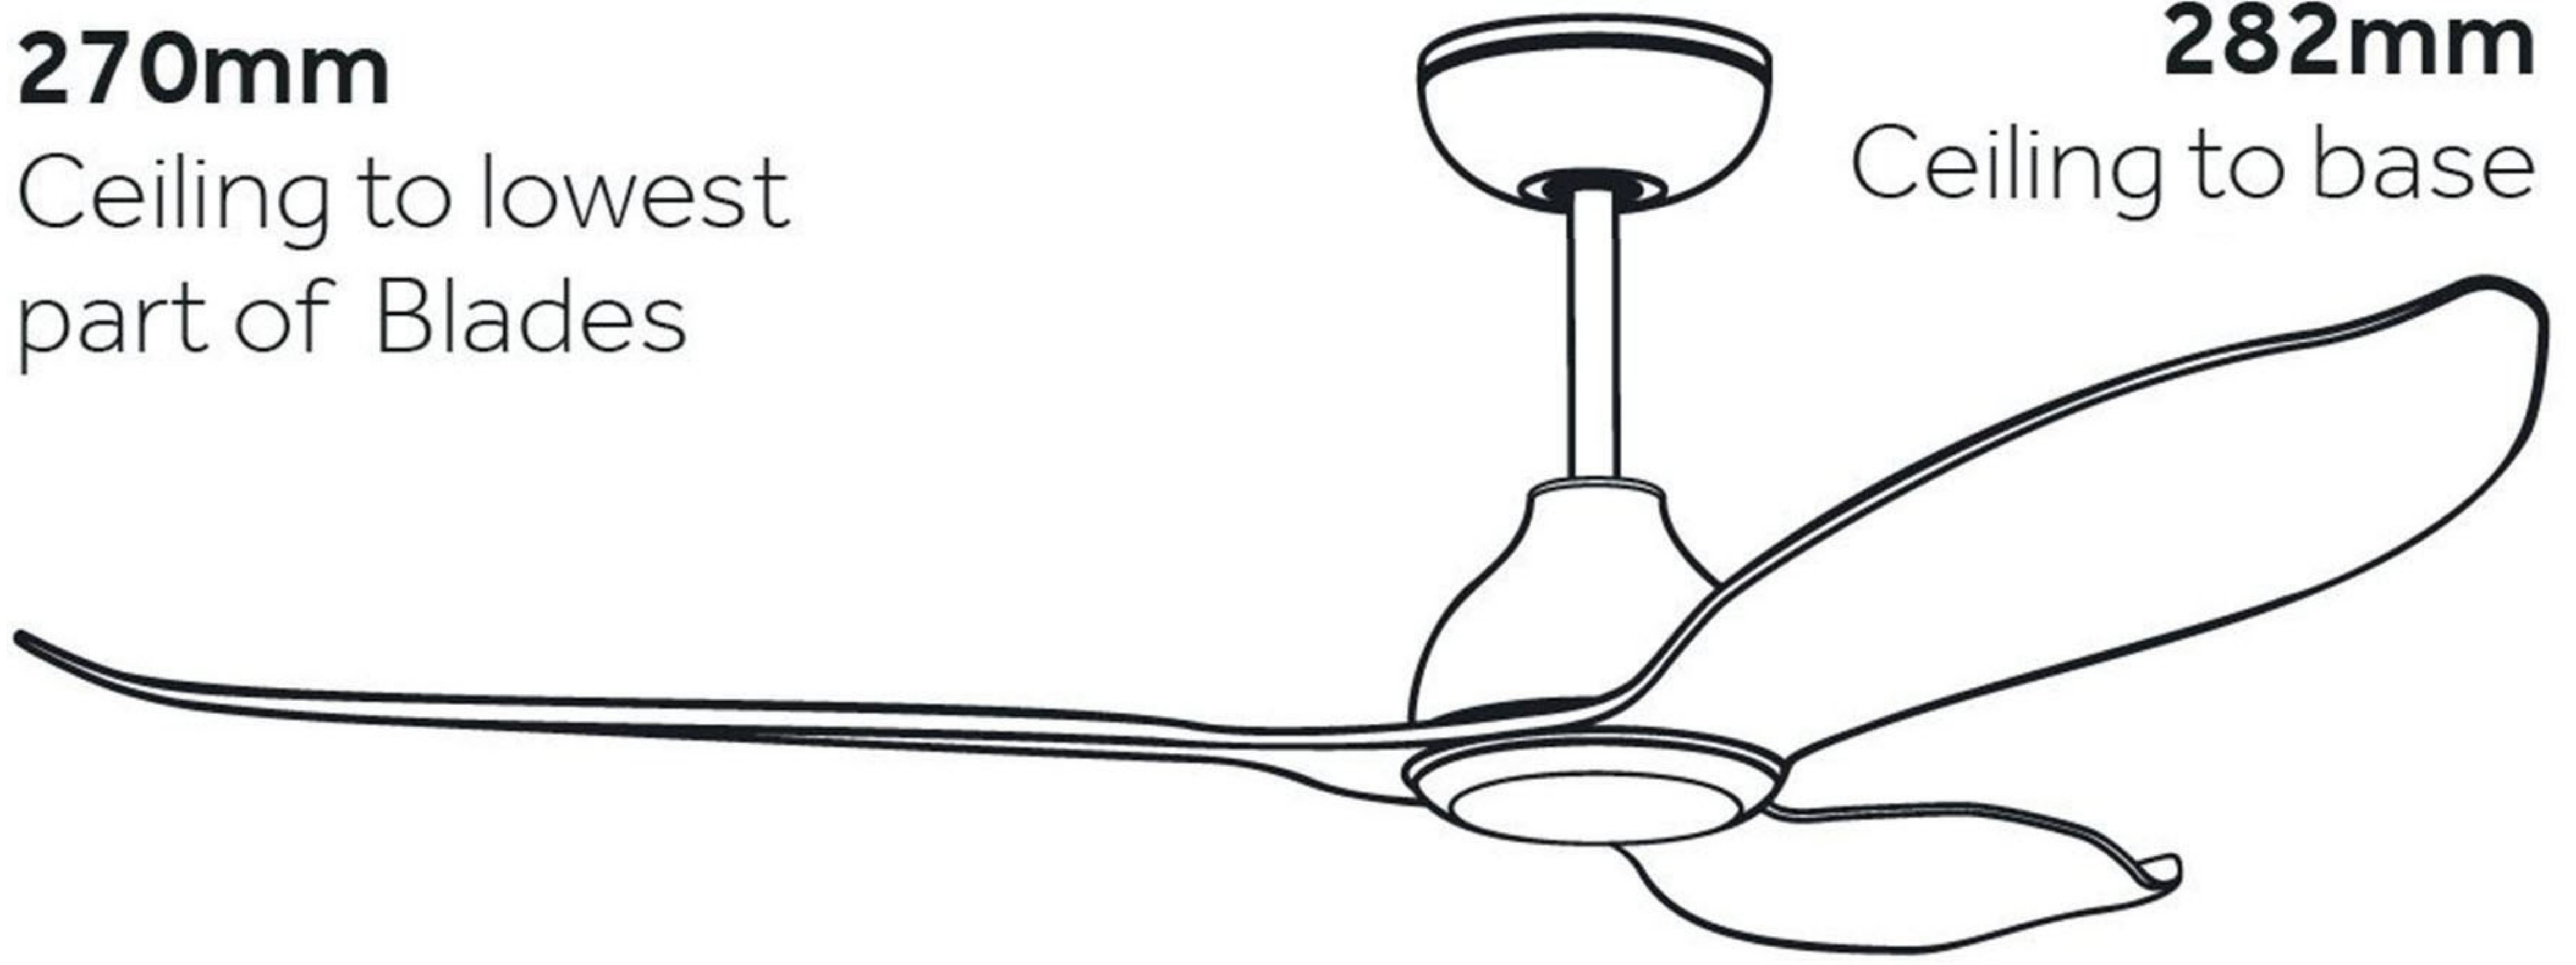

145mm Canopy

270mm
Ceiling to lowest
part of Blades

282mm
Ceiling to base

1320mm Overall Diameter