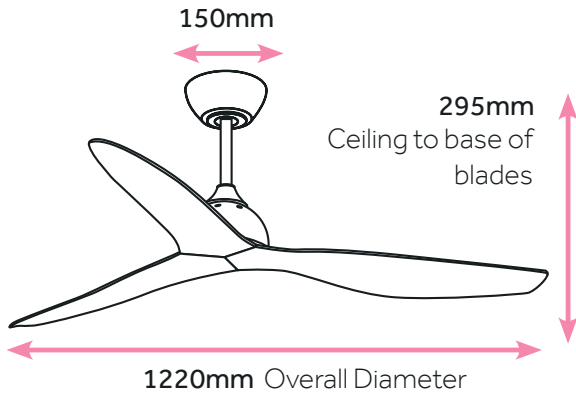

NO LIGHT

C3000/101A - 48" White
 C3000/123B - 48" White / Light Oak
 C3000/202A - 48" Black

SPECIFICATIONS:

- Indoor / outdoor undercover
- Reversible for winter use
- Includes remote control
- 5 speeds - No Light | 6 speeds - LED Light
- Quality ABS blades
- Quiet operation, efficient DC Motor
- Max Ceiling Angle 15°

NO LIGHT MODEL:

Speed	Power (Watts)	RPM	Airflow
1 - Low	3.8	83	4,836 m3/hr
2	6	116	6,059 m3/hr
3	8.6	136	7,369 m3/hr
4	13.7	164	8,535 m3/hr
5 - High	30	213	9,728 m3/hr

DIMMABLE CCT LED LIGHT

C3001/101A - 48" White
 C3001/123B - 48" White
 C3001/202A - 48" Black

2 RODS INCLUDED IN THE BOX!

We include 2 rods (125mm and 250mm long) in the box, all measurements are based on using the 125mm rod. The 250mm rod is perfect for higher than average ceilings.

ACCESSORIES