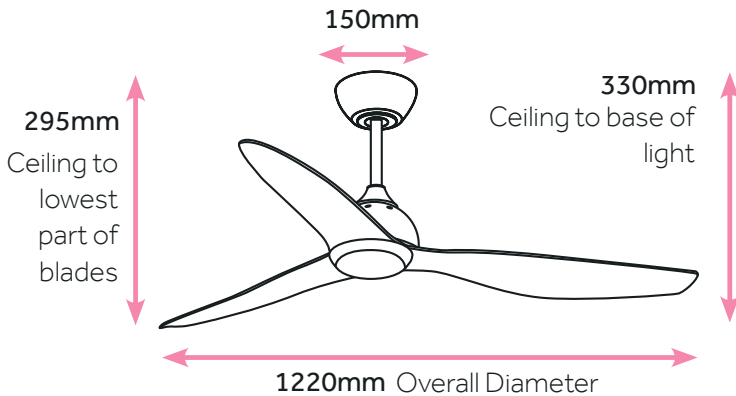

NO LIGHT

C3000/101A - 48" White
 C3000/123B - 48" White / Light Oak
 C3000/202A - 48" Black

SPECIFICATIONS:

- Indoor / outdoor undercover
- Reversible for winter use
- Includes remote control
- 5 speeds - No Light | 6 speeds - LED Light
- Quality ABS blades
- Quiet operation, efficient DC Motor
- Max Ceiling Angle 15°

NO LIGHT MODEL:

Speed	Power (Watts)	RPM	Airflow
1 - Low	3.8	83	4,836 m3/hr
2	6	116	6,059 m3/hr
3	8.6	136	7,369 m3/hr
4	13.7	164	8,535 m3/hr
5 - High	30	213	9,728 m3/hr

DIMMABLE CCT LED LIGHT

C3001/101A - 48" White
 C3001/123B - 48" White
 C3001/202A - 48" Black