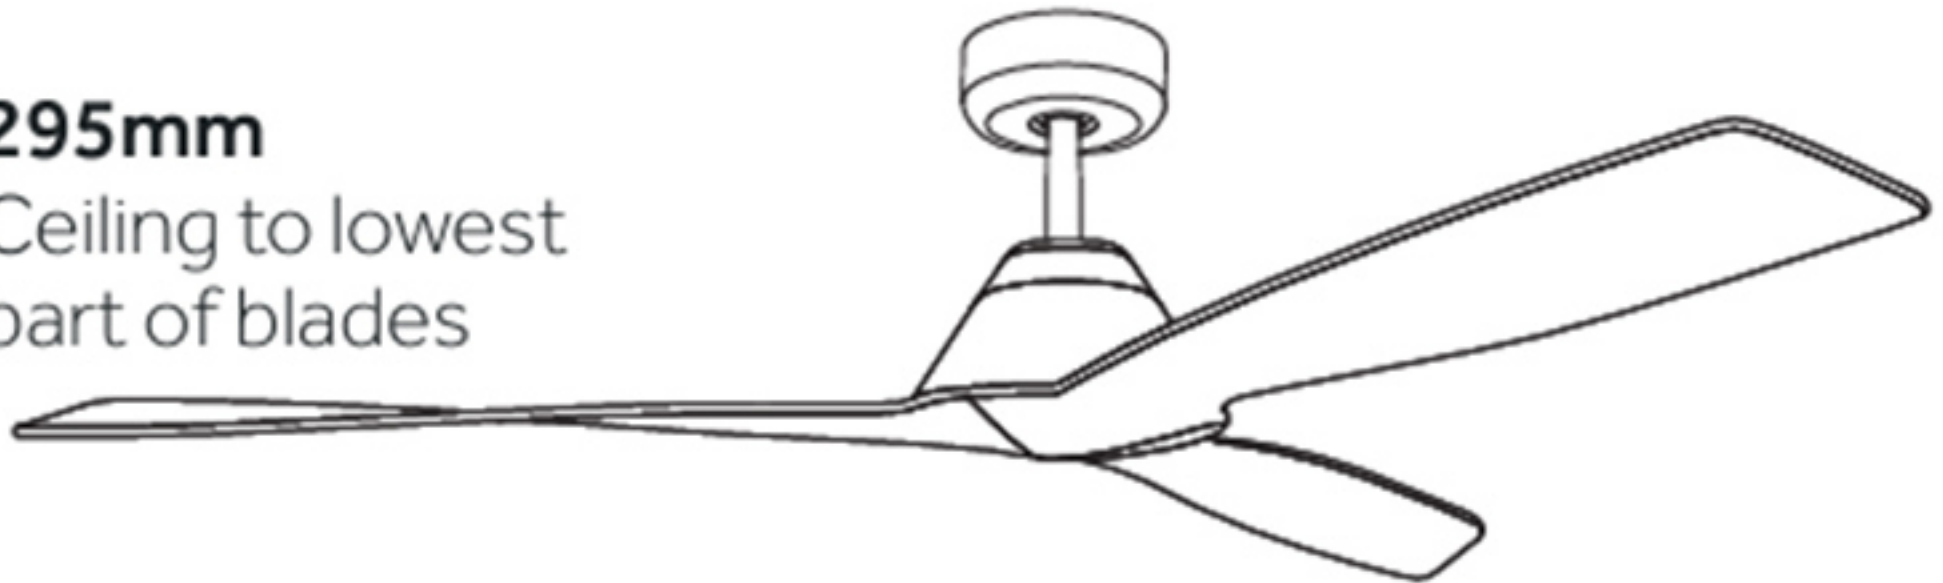

165mm Canopy

295mm

Ceiling to lowest
part of blades

1320mm Overall Diameter