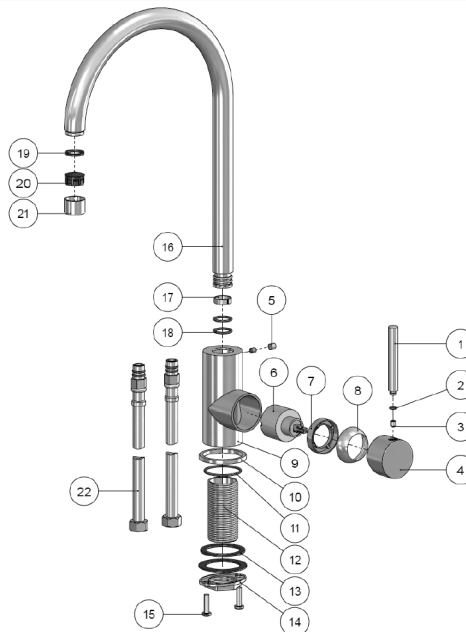

FEATURES

- Refer to the Meir website for warranty terms & conditions.
- Flow rate at 3 bar is 5 l/min
- European components and cartridge
- 316 Stainless Steel construction

CARE

- Do not install tapware using any form of acetone silicones.
- Do not apply physical items (such as tools) directly to product.
- Never use house-hold or commercial detergents, citrus based cleaners, or abrasive cleaners.
- Clean using a mild washing soap solution rinsed, and dry with a soft cloth.
- Check for any product defects before installation.
- Refer to the installation manual for correct installation.

SPECIFICATIONS

FLOW RATE

CREDENTIALS

- Watermark AS/NZS3718WMK080065
- 5-star WELS rated
- WELS registration No: T42184

EXPLODED VIEW

No.	Part Name
1	Handle Pin
2	O-ring
3	Screw
4	Handle
5	Rubber
6	Cartridge
7	Cartridge Nut
8	Decor Cover
9	Body
10	Base Ring
11	O-ring
12	Threaded Tube
13	Washer
14	Lock Nut
15	Screw
16	Spout
17	C-ring
18	O-ring
19	Washer
20	Aerator
21	Aerator Shell
22	SS Braided Hose