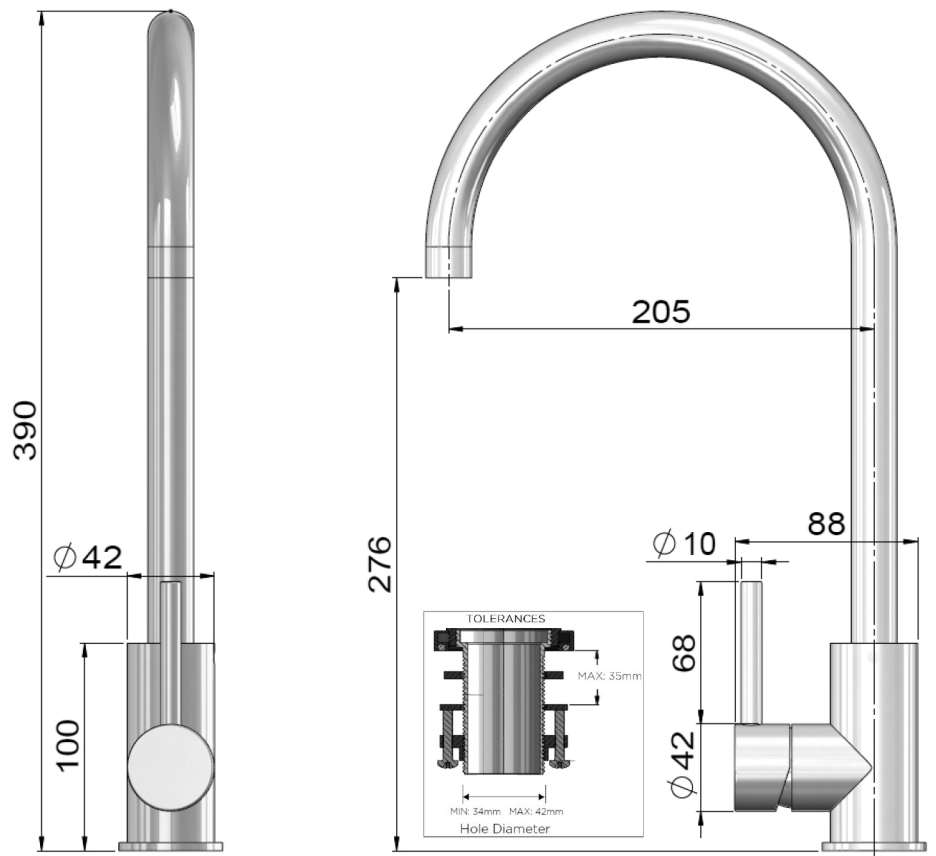

FEATURES

- Refer to the Meir website for warranty terms & conditions.
- Flow rate at 3 bar is 5 l/min
- European components and cartridge
- 316 Stainless Steel construction

CARE

- Do not install tapware using any form of acetone silicones.
- Do not apply physical items (such as tools) directly to product.
- Never use house-hold or commercial detergents, citrus based cleaners, or abrasive cleaners.
- Clean using a mild washing soap solution rinsed, and dry with a soft cloth.
- Check for any product defects before installation.
- Refer to the installation manual for correct installation.

SPECIFICATIONS

FLOW RATE

CREDENTIALS

- Watermark AS/NZS3718WMK080065
- 5-star WELS rated
- WELS registration No: T42184

EXPLODED VIEW

No.	Part Name
1	Handle Pin
2	O-ring
3	Screw
4	Handle
5	Rubber
6	Cartridge
7	Cartridge Nut
8	Decor Cover
9	Body
10	Base Ring
11	O-ring
12	Threaded Tube
13	Washer
14	Lock Nut
15	Screw
16	Spout
17	C-ring
18	O-ring
19	Washer
20	Aerator
21	Aerator Shell
22	SS Braided Hose