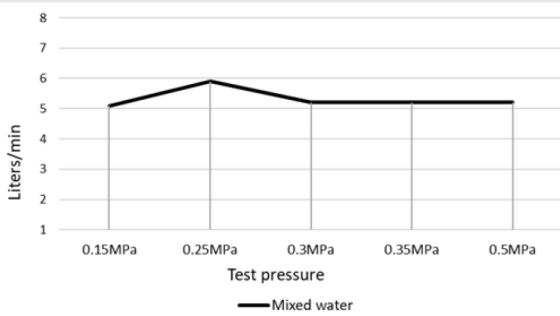

FEATURES

- Refer to the Meir website for warranty terms & conditions.
- Flow rate at 3 bar is 5 l/min
- European components and cartridge
- 316 Stainless Steel construction

CARE

- Do not install tapware using any form of acetone silicones.
- Do not apply physical items (such as tools) directly to product.
- Never use house-hold or commercial detergents, citrus based cleaners, or abrasive cleaners.
- Clean using a mild washing soap solution rinsed, and dry with a soft cloth.
- Check for any product defects before installation.
- Refer to the installation manual for correct installation.

SPECIFICATIONS

FLOW RATE

CREDENTIALS

- Watermark AS/NZS3718WMK080065
- 5-star WELS rated
- WELS registration No: T42184

EXPLODED VIEW

No.	Part Name
1	Handle Pin
2	O-ring
3	Screw
4	Handle
5	Rubber
6	Cartridge
7	Cartridge Nut
8	Decor Cover
9	Body
10	Base Ring
11	O-ring
12	Threaded Tube
13	Washer
14	Lock Nut
15	Screw
16	Spout
17	C-ring
18	O-ring
19	Washer
20	Aerator
21	Aerator Shell
22	SS Braided Hose