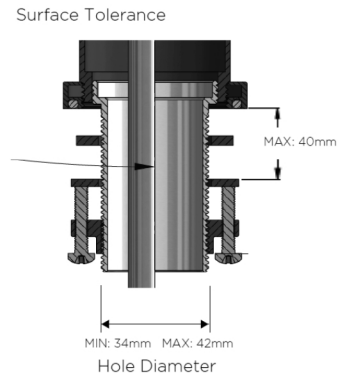

meir®

HANDLE VARIANTS

Paddle:M• 17PD

Pinless:MK17N

CARE

- Do not install tapware using any form of acetone silicones.
- Do not apply physical items (such as tools) directly to product.
- Never use house-hold or commercial detergents, citrus based cleaners, or abrasive cleaners.
- Clean using a mild washing soap solution rinsed, and dry with a soft cloth.
- Check for any product defects before installation.
- Refer to the installation manual for correct installation.

SPECIFICATIONS

TOLERANCES

FLOW RATE GRAPH

CREDENTIALS

- Watermark AS/NZS3718WMKA25013
- 5-star WELS rated
- 6 litres p/minute
- WELS registration No: T36053

EXPLODED VIEW

No.	Part Name	QTY
1	Spray Head	1
2	Cover	1
3	Spout	1
4	O-ring	2
5	Connector	1
6	Rubber Sleeve	1
7	Body	1
8	Kerox Cartridge	1
9	Washer	1
10	Locking Nut	1
11	Decor Cover	1
12	Handle	1
13	Screw	1
14	Decor Button	1
15	Dressing Ring	1
16	Thread	1
17	O-ring	1
18	Washer	1
19	Washer	1
20	Nut	1
21	Screw	2
22	O-ring	3
23	Welding Inlet Pipe	1
24	Welding Outlet Pipe	1
25	Welding Inlet Pipe	1
26	Washer	1
27	Connector	1
28	Non-return Valve	1
29	Connector	1
30	Weight Ball	1
31	Cover	1
32	Pull Out Hose	1
33	Hose	2