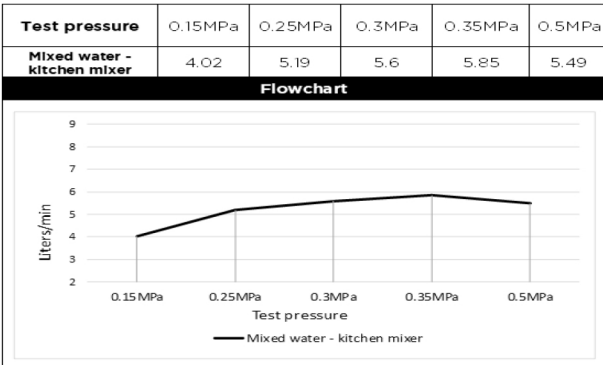

SPECIFICATIONS

TOLERANCES

FLOW RATE GRAPH

CREDENTIALS

- Watermark AS/NZS3718WMKA25013
- 5-star WELS rated
- 6 litres p/minute
- WELS registration No: T36053

EXPLODED VIEW

No.	Part Name	QTY
1	Spray Head	1
2	Cover	1
3	Spout	1
4	O-ring	2
5	Connector	1
6	Rubber Sleeve	1
7	Body	1
8	Kerox Cartridge	1
9	Washer	1
10	Locking Nut	1
11	Decor Cover	1
12	Handle	1
13	Screw	1
14	Decor Button	1
15	Dressing Ring	1
16	Thread	1
17	O-ring	1
18	Washer	1
19	Washer	1
20	Nut	1
21	Screw	2
22	O-ring	3
23	Welding Inlet Pipe	1
24	Welding Outlet Pipe	1
25	Welding Inlet Pipe	1
26	Washer	1
27	Connector	1
28	Non-return Valve	1
29	Connector	1
30	Weight Ball	1
31	Cover	1
32	Pull Out Hose	1
33	Hose	2