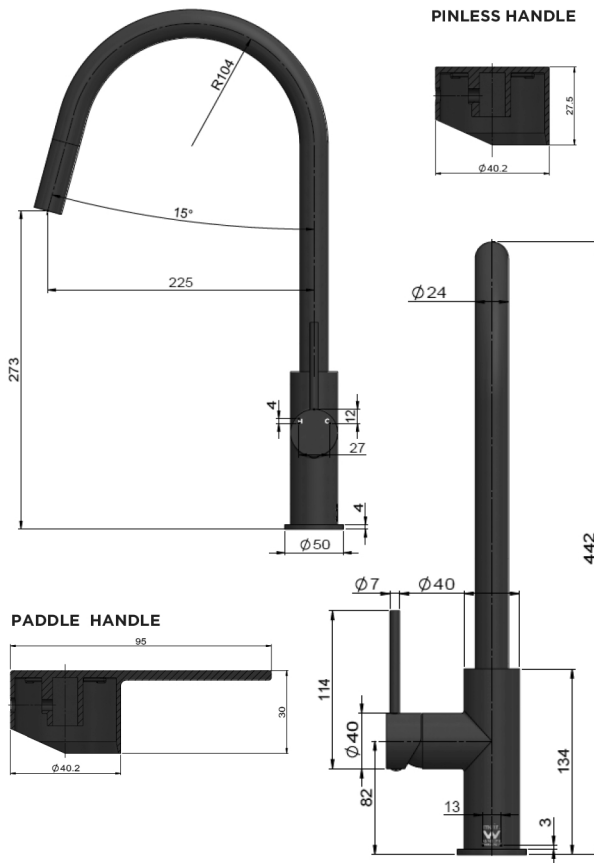

meir®

HANDLE VARIANTS

Paddle:M• 17PD

Pinless:MK17N

CARE

- Do not install tapware using any form of acetone silicones.
- Do not apply physical items (such as tools) directly to product.
- Never use house-hold or commercial detergents, citrus based cleaners, or abrasive cleaners.
- Clean using a mild washing soap solution rinsed, and dry with a soft cloth.
- Check for any product defects before installation.
- Refer to the installation manual for correct installation.

SPECIFICATIONS

TOLERANCES

FLOW RATE GRAPH

CREDENTIALS

- Watermark AS/NZS3718WMKA25013
- 5-star WELS rated
- 6 litres p/minute
- WELS registration No: T36053

EXPLODED VIEW

No.	Part Name	QTY
1	Spray Head	1
2	Cover	1
3	Spout	1
4	O-ring	2
5	Connector	1
6	Rubber Sleeve	1
7	Body	1
8	Kerox Cartridge	1
9	Washer	1
10	Locking Nut	1
11	Decor Cover	1
12	Handle	1
13	Screw	1
14	Decor Button	1
15	Dressing Ring	1
16	Thread	1
17	O-ring	1
18	Washer	1
19	Washer	1
20	Nut	1
21	Screw	2
22	O-ring	3
23	Welding Inlet Pipe	1
24	Welding Outlet Pipe	1
25	Welding Inlet Pipe	1
26	Washer	1
27	Connector	1
28	Non-return Valve	1
29	Connector	1
30	Weight Ball	1
31	Cover	1
32	Pull Out Hose	1
33	Hose	2