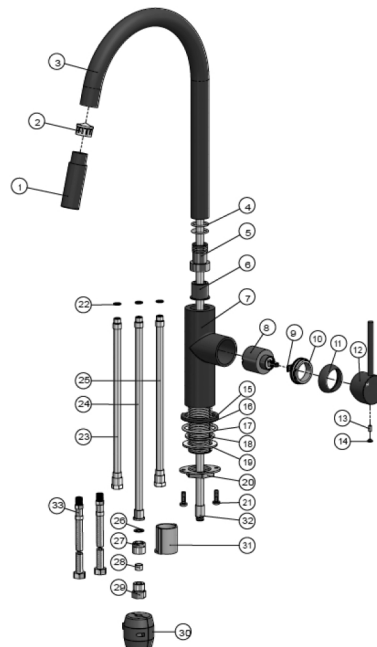

meir®

HANDLE VARIANTS

Paddle:M• 17PD

Pinless:MK17N

CARE

- Do not install tapware using any form of acetone silicones.
- Do not apply physical items (such as tools) directly to product.
- Never use house-hold or commercial detergents, citrus based cleaners, or abrasive cleaners.
- Clean using a mild washing soap solution rinsed, and dry with a soft cloth.
- Check for any product defects before installation.
- Refer to the installation manual for correct installation.

SPECIFICATIONS

TOLERANCES

FLOW RATE GRAPH

CREDENTIALS

- Watermark AS/NZS3718WMKA25013
- 5-star WELS rated
- 6 litres p/minute
- WELS registration No: T36053

EXPLODED VIEW

No.	Part Name	QTY
1	Spray Head	1
2	Cover	1
3	Spout	1
4	O-ring	2
5	Connector	1
6	Rubber Sleeve	1
7	Body	1
8	Kerox Cartridge	1
9	Washer	1
10	Locking Nut	1
11	Decor Cover	1
12	Handle	1
13	Screw	1
14	Decor Button	1
15	Dressing Ring	1
16	Thread	1
17	O-ring	1
18	Washer	1
19	Washer	1
20	Nut	1
21	Screw	2
22	O-ring	3
23	Welding Inlet Pipe	1
24	Welding Outlet Pipe	1
25	Welding Inlet Pipe	1
26	Washer	1
27	Connector	1
28	Non-return Valve	1
29	Connector	1
30	Weight Ball	1
31	Cover	1
32	Pull Out Hose	1
33	Hose	2