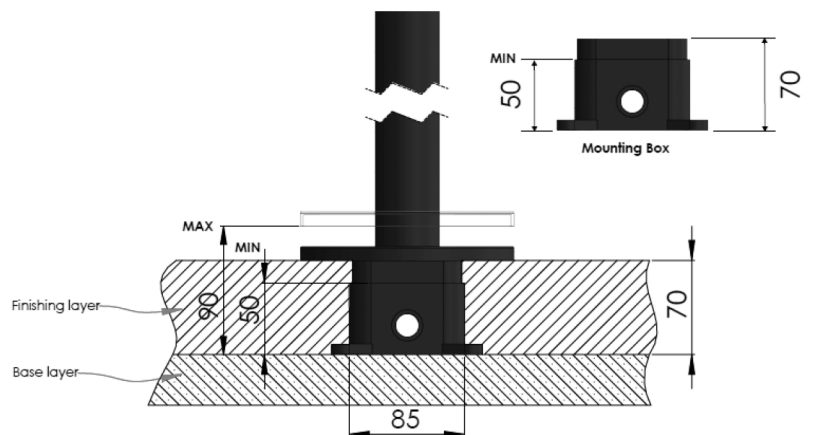

HANDLE VARIANTS

Paddle: MB09PD

Pinless: MB09PN

FLOW RATE GRAPH

TOLERANCE

CREDENTIALS

- Watermark AS/ NZS3718W MKA250 13
- 3-star WELS rated
- 9 litres p/minute
- WELS registration No. S14861