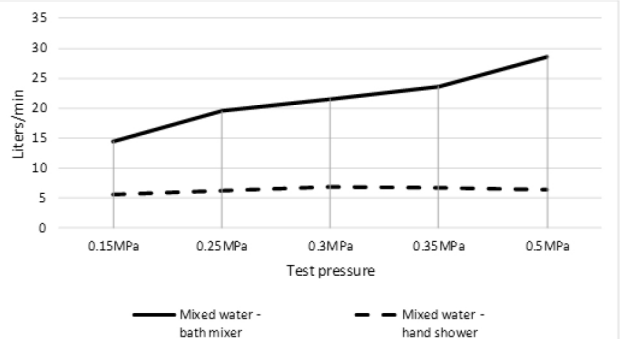

HANDLE VARIANTS

Paddle: MB09PD

Pinless: MB09PN

FLOW RATE GRAPH

TOLERANCE

CREDENTIALS

- Watermark AS/ NZS3718W MKA250 13
- 3-star WELS rated
- 9 litres p/minute
- WELS registration No. S14861