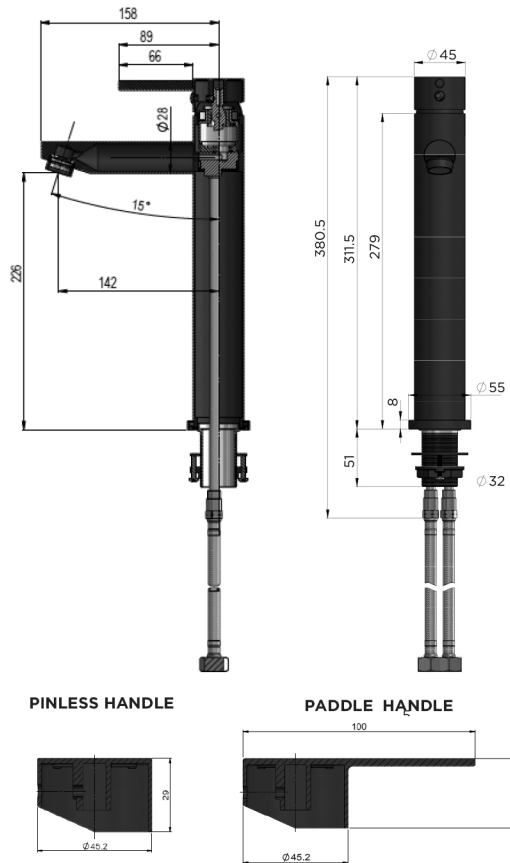

meir®

HANDLE VARIANTS

Paddle: MB04PD-R2

Pinless: MB04PN-R2

CARE

- Do not install tapware using any form of acetone silicones.
- Do not apply physical items (such as tools) directly to product.
- Never use house-hold or commercial detergents, citrus based cleaners, or abrasive cleaners.
- Clean using a mild washing soap solution rinsed, and dry with a soft cloth.
- Check for any product defects before installation.
- Refer to the installation manual for correct installation.

SPECIFICATIONS

TOLERANCES

Surface Tolerance

Hole Diameter

MIN: 34mm MAX: 42mm

FLOW RATE GRAPH

CREDENTIALS

- WaterMark AS/ NZS 3718:2005
- 5-star WELS rated
- 6 litres p/ minute
- WELS registration No: T37609

EXPLODED VIEW