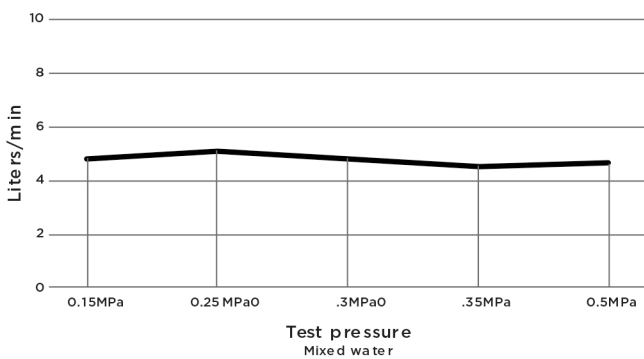

SPECIFICATIONS

TOLERANCES

Surface Tolerance

Hole Diameter

MIN: 34mm MAX: 42mm

FLOW RATE GRAPH

CREDENTIALS

- WaterMark AS/ NZS 3718:2005
- 5-star WELS rated
- 6 litres p/ minute
- WELS registration No: T37609