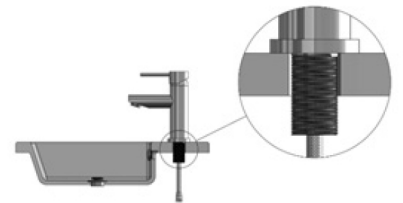

SPECIFICATIONS

TOLERANCES

Surface Tolerance

Hole Diameter

MIN: 34mm MAX: 42mm

FLOW RATE GRAPH

CREDENTIALS

- WaterMark AS/ NZS 3718:2005
- 5-star WELS rated
- 6 litres p/ minute
- WELS registration No: T37609