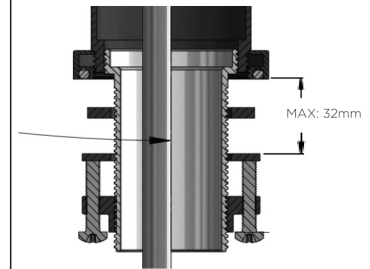

SPECIFICATIONS

TOLERANCES

Surface Tolerance

Hole Diameter

MIN: 34mm MAX: 42mm

FLOW RATE GRAPH

CREDENTIALS

- WaterMark AS/ NZS 3718:2005
- 5-star WELS rated
- 6 litres p/ minute
- WELS registration No: T37609