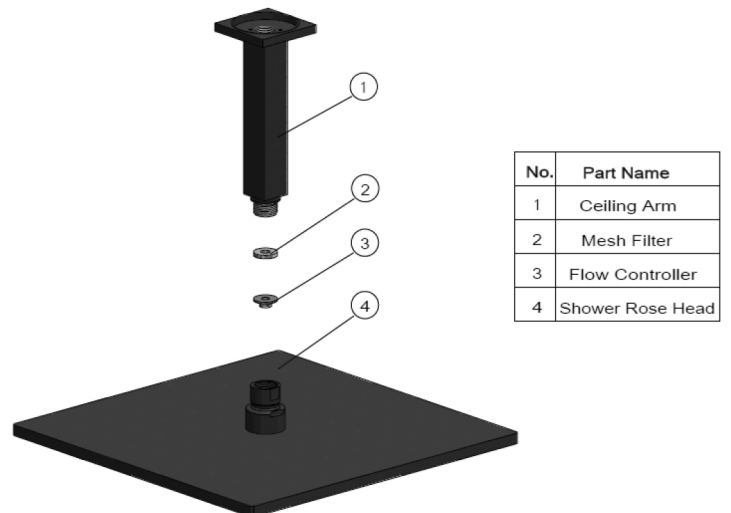

## SPECIFICATIONS

## FLOW RATE GRAPH

## EXPLODED VIEW

No.	Part Name
1	Ceiling Arm
2	Mesh Filter
3	Flow Controller
4	Shower Rose Head