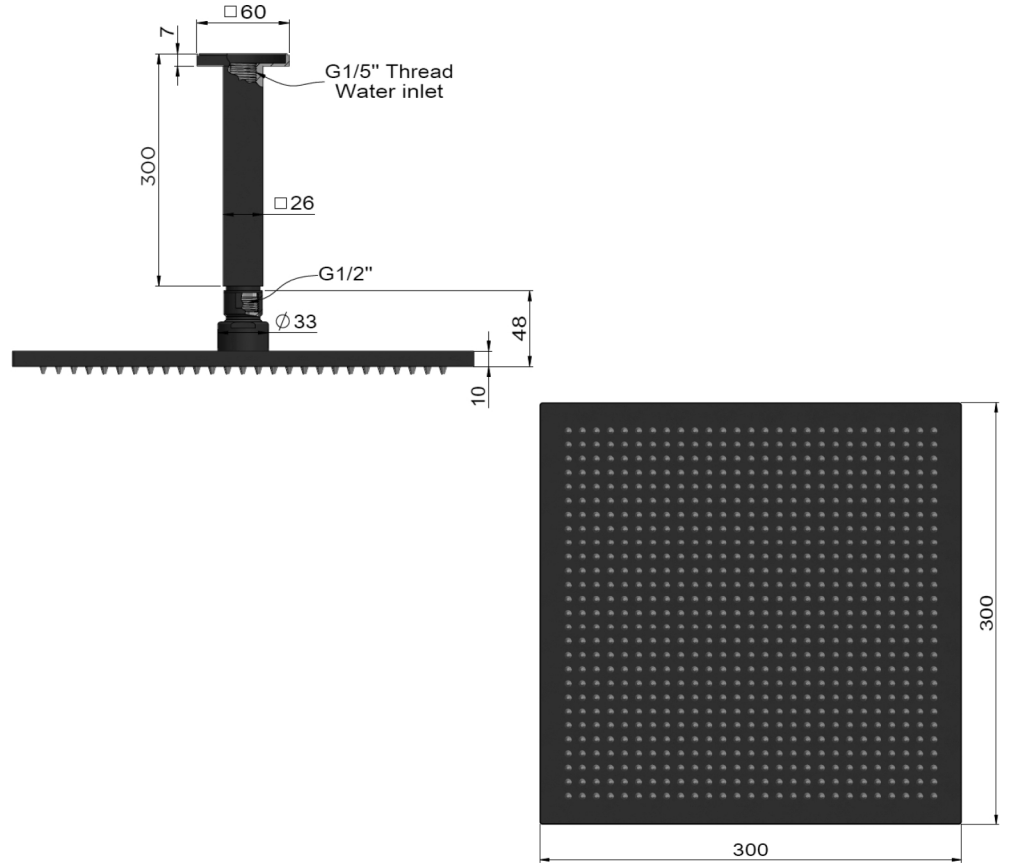

## SPECIFICATIONS

## FLOW RATE GRAPH

## EXPLODED VIEW

No.	Part Name
1	Ceiling Arm
2	Mesh Filter
3	Flow Controller
4	Shower Rose Head