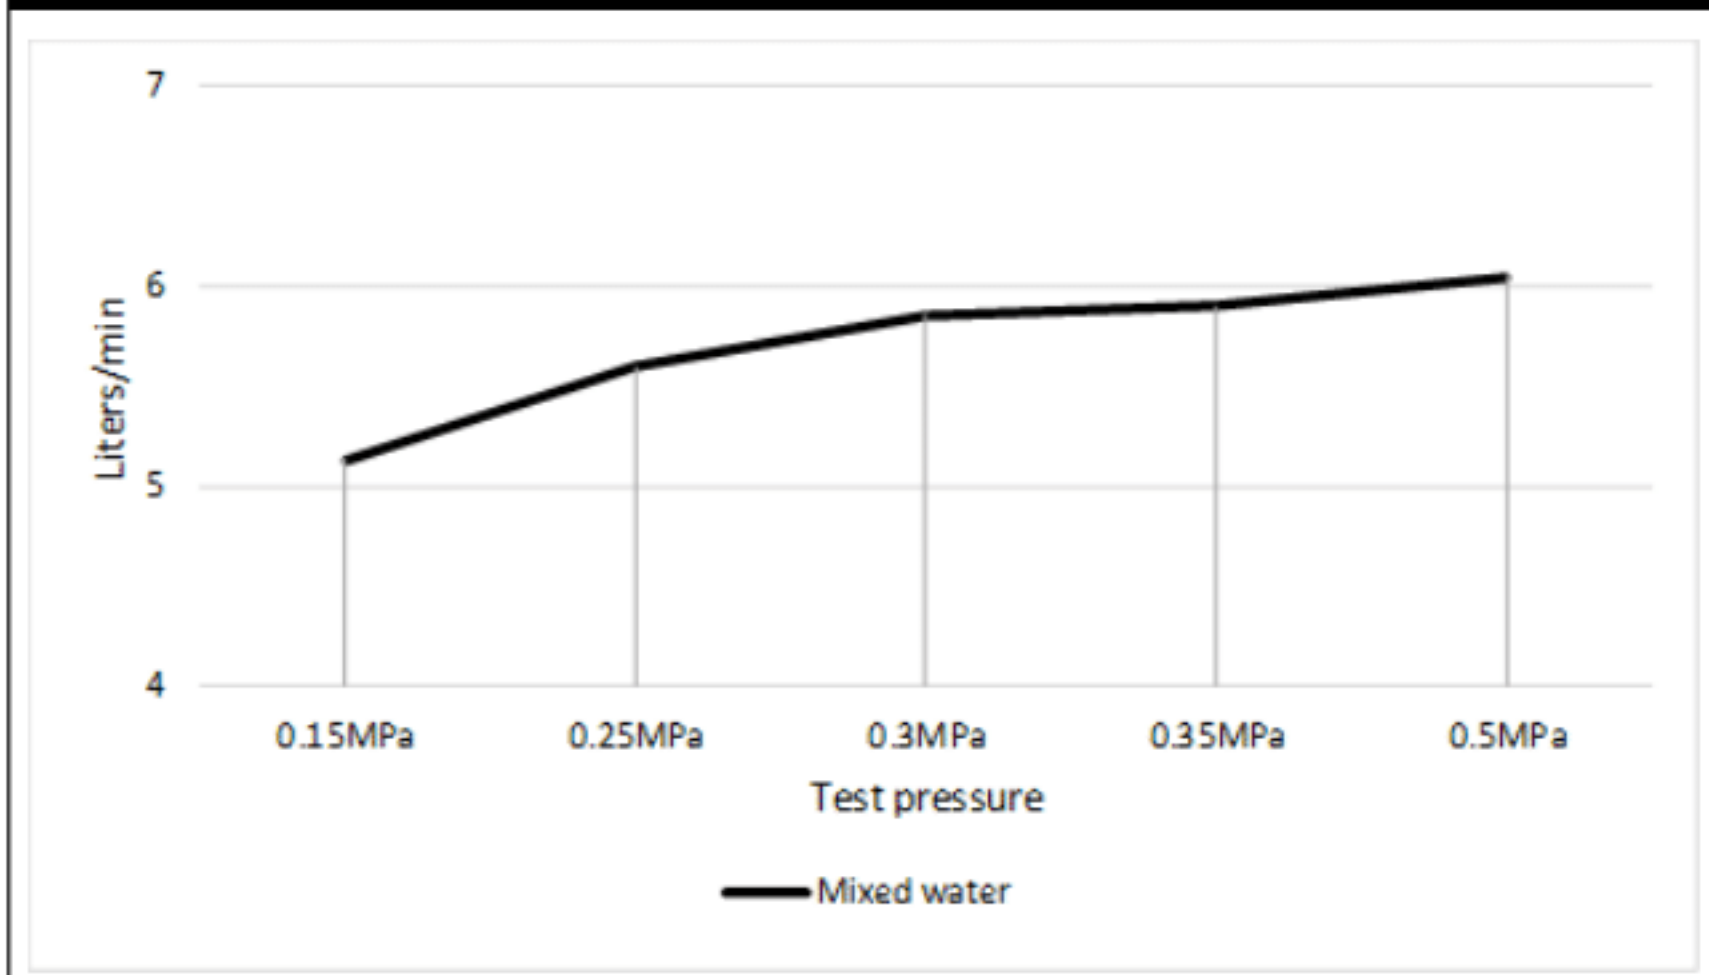

FLOW RATE GRAPH