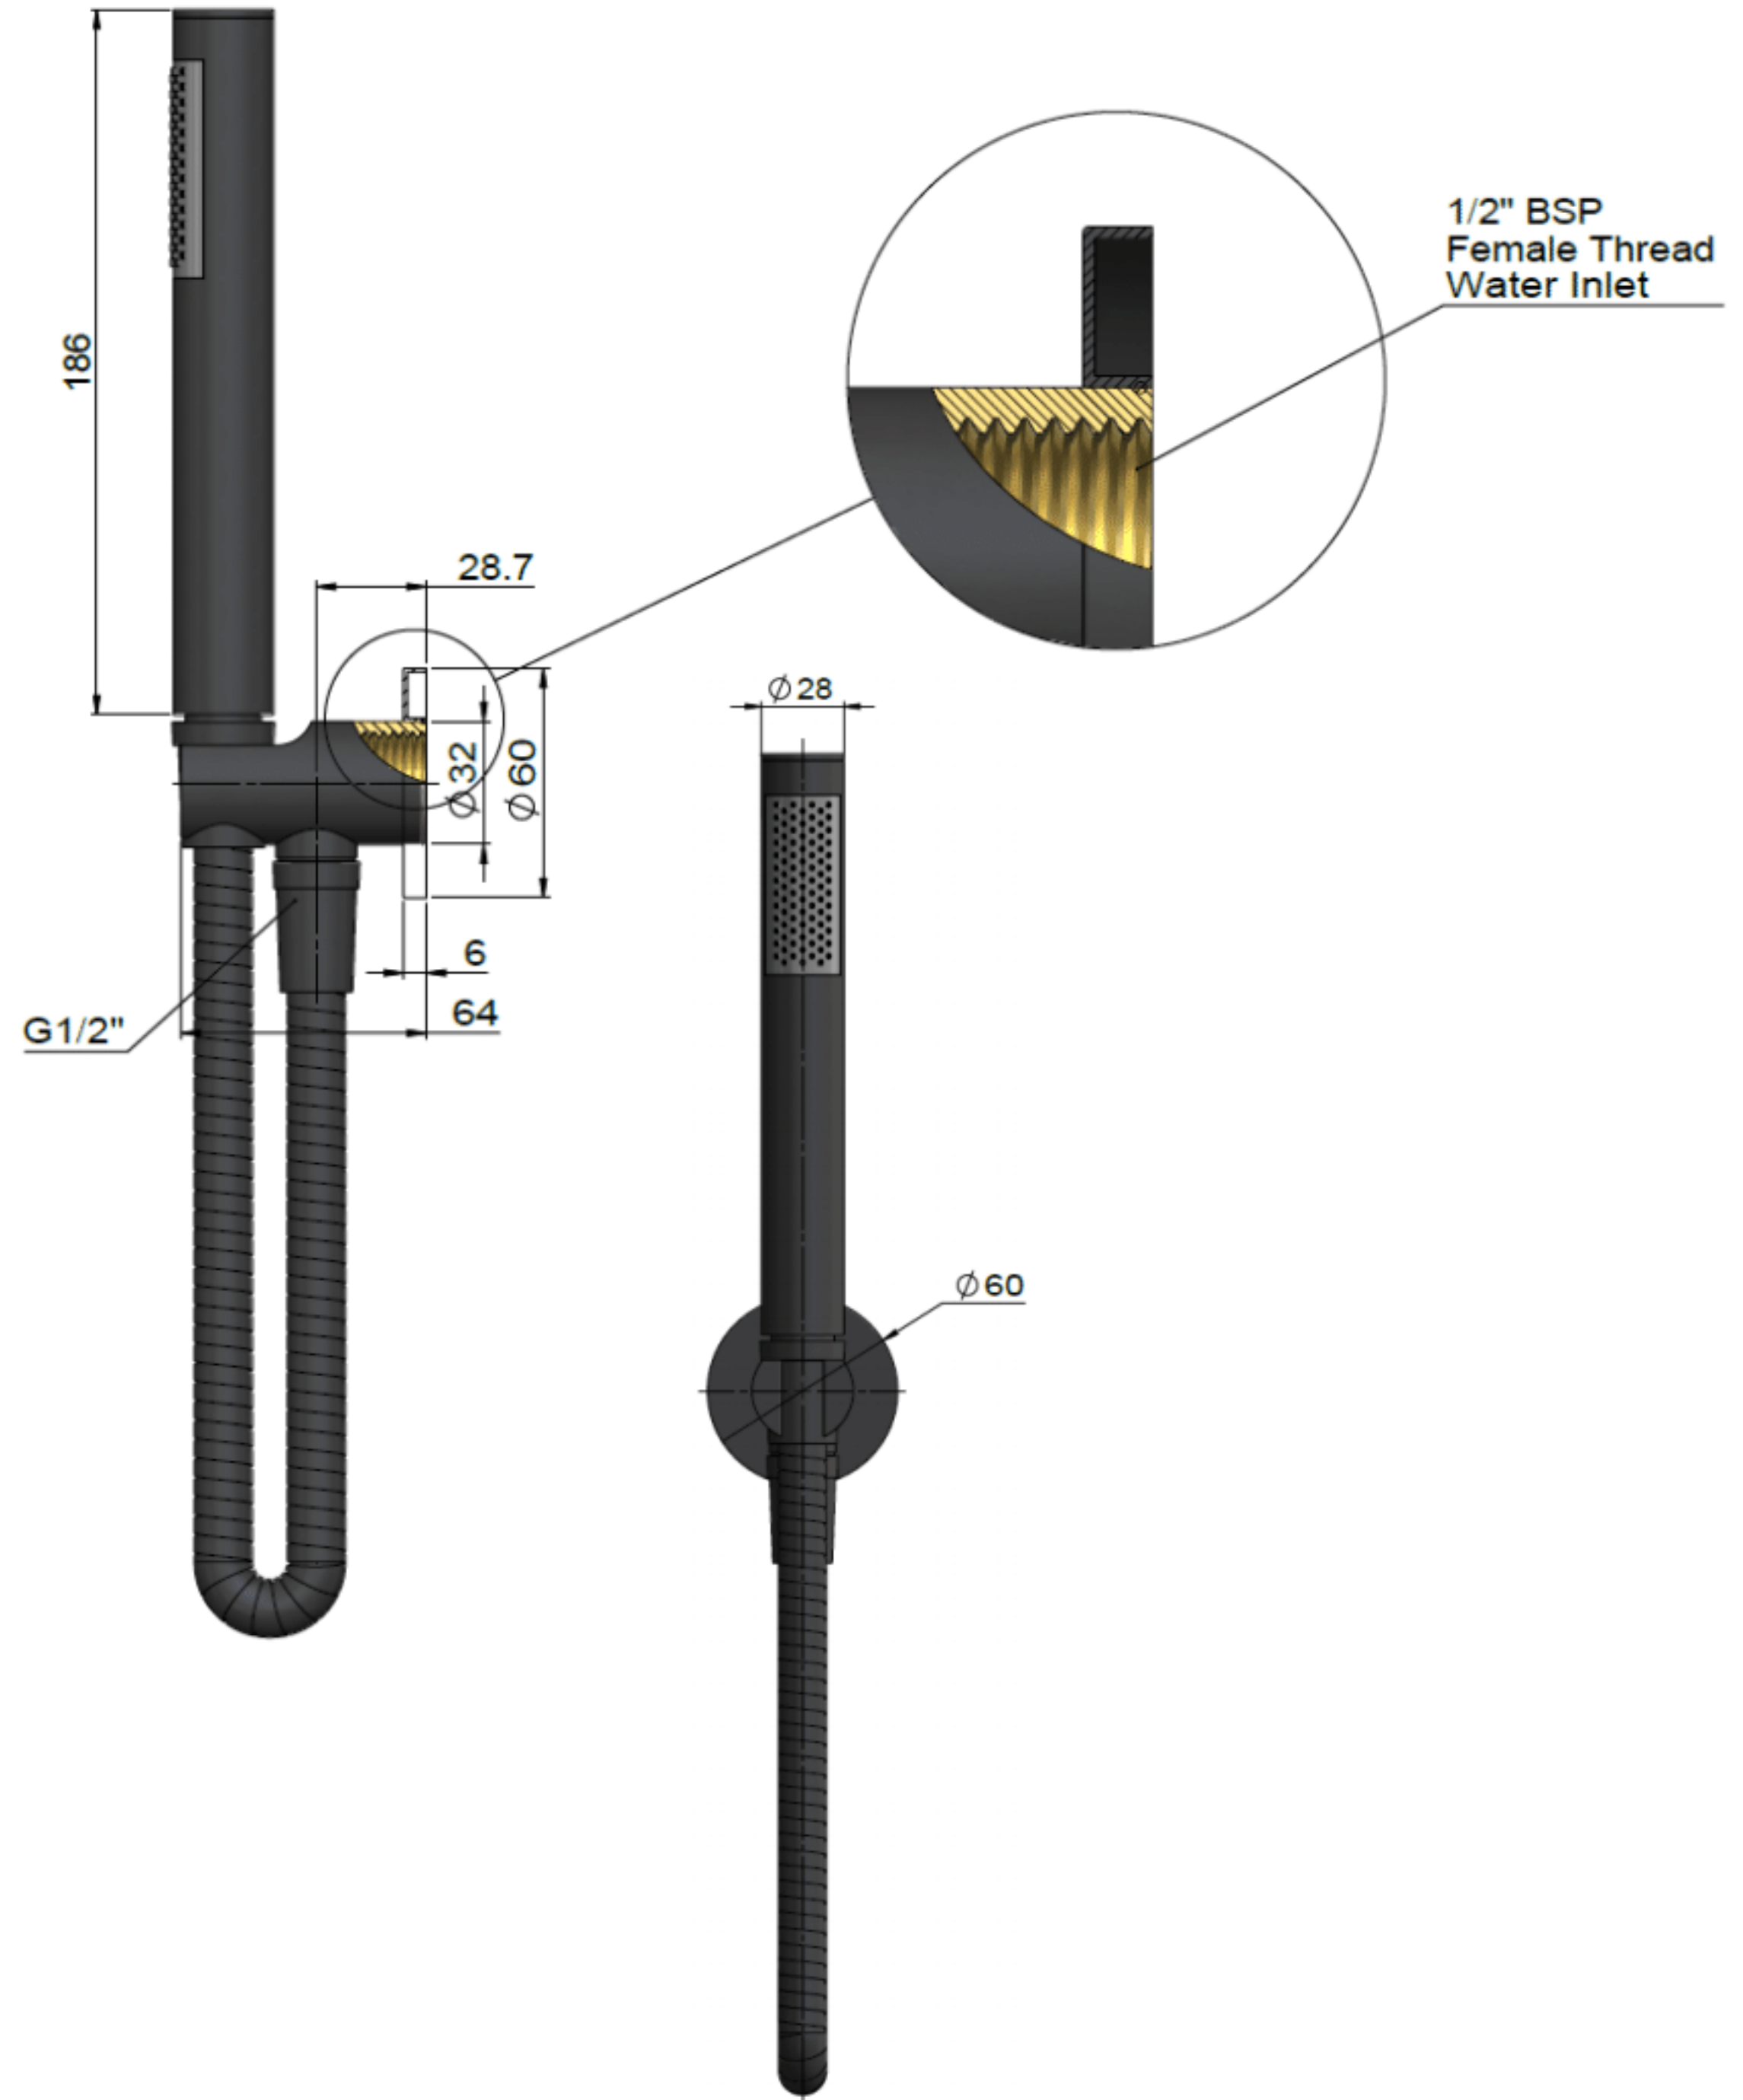

MZ08-R HAND SHOWER

meir®

FEATURES

- Refer to the Meir website for warranty terms & conditions.
- Flow rate **6 L p/m**
- Solid brass construction
- Box Weight **1.06 kg**
- 68mm long 1/2" threaded adapter included

CARE

- Do not install tapware using any form of acetone silicones.
- Do not apply physical items (such as tools) directly to product.
- Never use house-hold or commercial detergents, citrus based cleaners, or abrasive cleaners.
- Clean using a mild washing soap solution rinsed, and dry with a soft cloth.
- Check for any product defects before installation.
- Refer to the installation manual for correct installation.

CREDENTIALS

- Watermark AS/NZS3718WMKA25013
- Wels Rated 3 Star

SPECIFICATIONS

FLOW RATE GRAPH

TOLERANCES