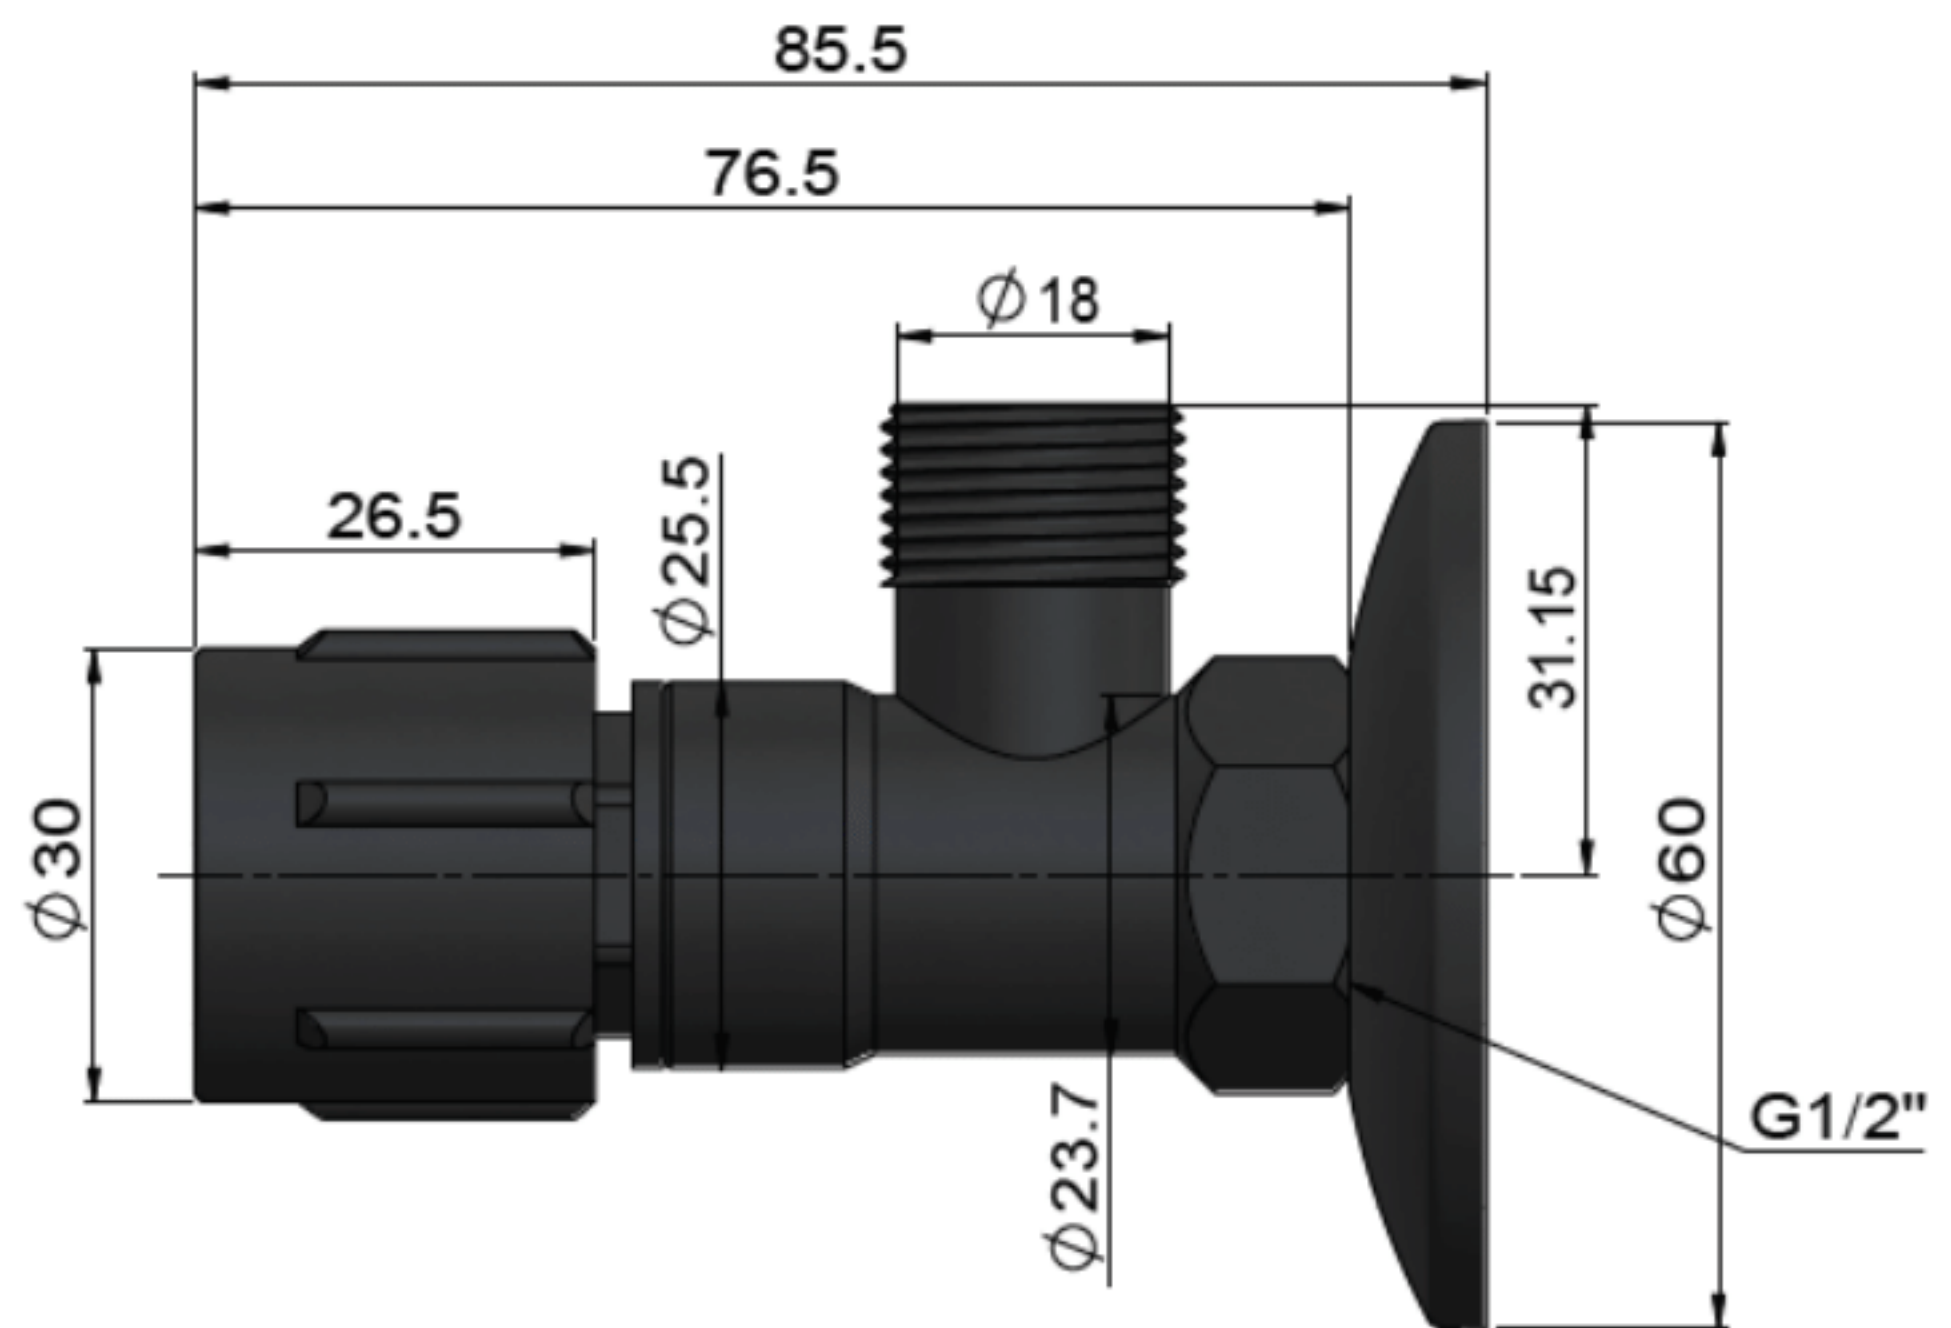

MP11P ROUND MINI STOP TAP

meir®

FEATURES

- Refer to the Meir website for warranty terms & conditions.
- Unrestricted Flow rate
- Solid brass construction
- Box Weight 0.6 kg

CARE

- Do not install tapware using any form of acetone silicones.
- Do not apply physical items (such as tools) directly to product.
- Never use house-hold or commercial detergents, citrus based cleaners, or abrasive cleaners.
- Clean using a mild washing soap solution rinsed, and dry with a soft cloth.
- Check for any product defects before installation.
- Refer to the installation manual for correct installation.

SPECIFICATIONS

CREDENTIALS

- WaterMark AS/NZS 3718:2005

EXPLODED VIEW