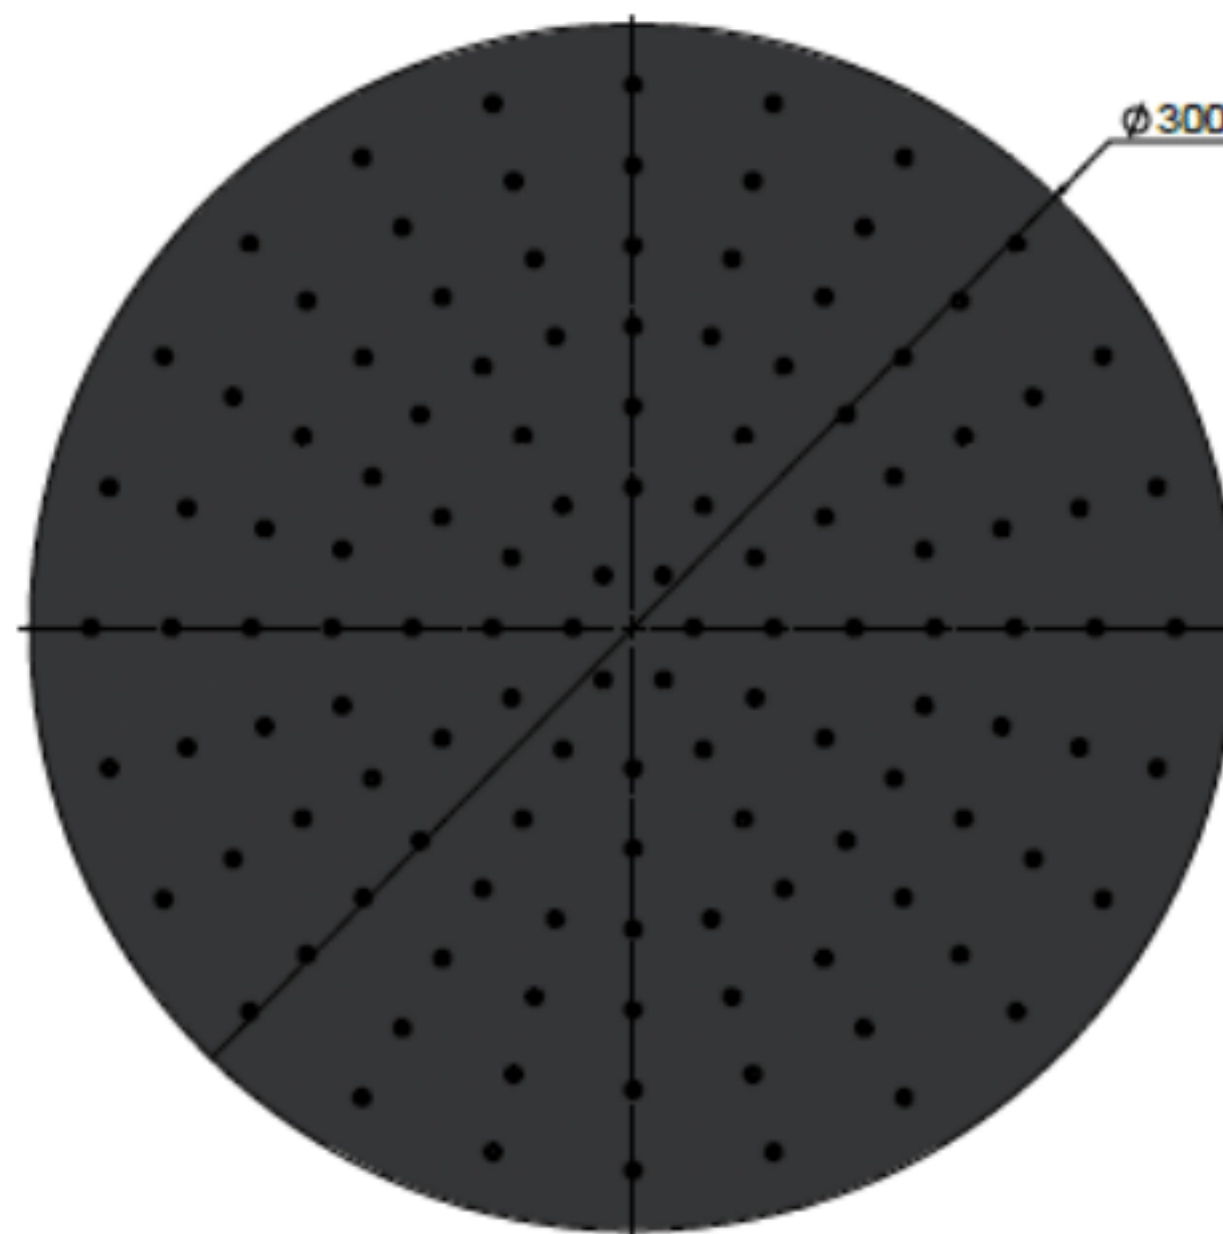

MH06 SHOWER ROSE

meir®

FEATURES

- Refer to the Meir website for warranty terms & conditions.
- Flow rate 9L p/m
- Solid Brass construction
- Box Weight 2.0 Kg

CARE

- Do not install tapware using any form of acetone silicones.
- Do not apply physical items (such as tools) directly to product.
- Never use house-hold or commercial detergents, citrus based cleaners, or abrasive cleaners.
- Clean using a mild washing soap solution rinsed, and dry with a soft cloth.
- Check for any product defects before installation.
- Refer to the installation manual for correct installation.

SPECIFICATIONS

FLOW RATE GRAPH

CREDENTIALS

- Watermark AS/NZS3718WMKA25013
- Wels Rated 3 Star

EXPLODED VIEW

No.	Part Name
1	Strainer
2	Flow Controller
3	Nut
4	Wearing Ring
5	Universal Ball
6	Wearing Ring
7	Screw
8	Connet Nut
9	O-ring
10	Cover Plate
11	Connector
12	Rubber Gasket
13	Plate