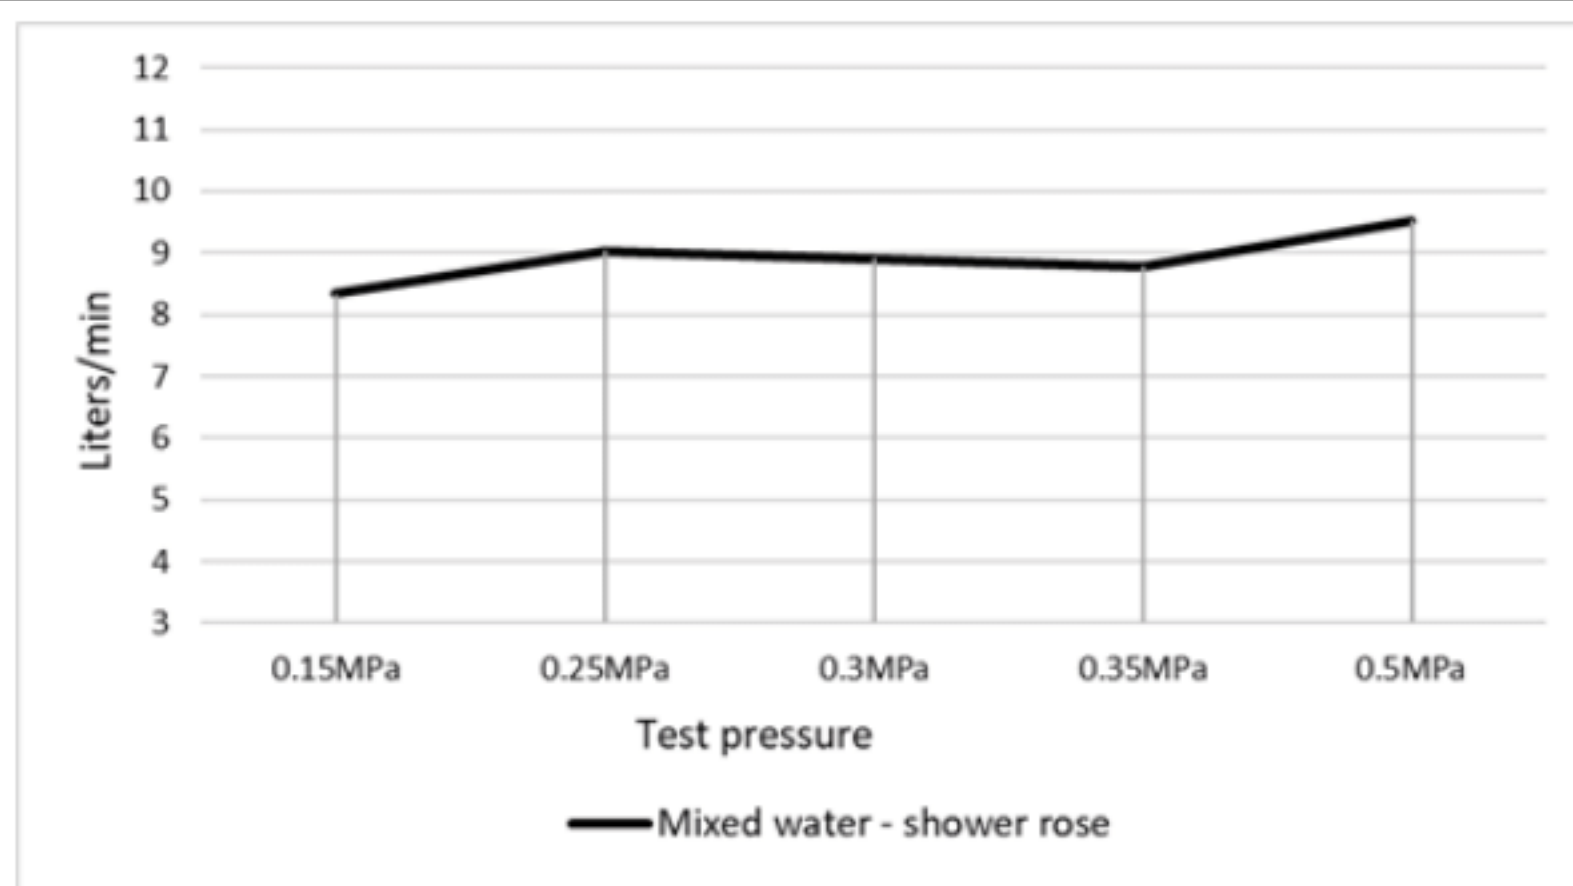

MH06 SHOWER ROSE

meir®

FEATURES

- Refer to the Meir website for warranty terms & conditions.
- Flow rate 9L p/m
- Solid Brass construction
- Box Weight 2.0 Kg

CARE

- Do not install tapware using any form of acetone silicones.
- Do not apply physical items (such as tools) directly to product.
- Never use house-hold or commercial detergents, citrus based cleaners, or abrasive cleaners.
- Clean using a mild washing soap solution rinsed, and dry with a soft cloth.
- Check for any product defects before installation.
- Refer to the installation manual for correct installation.

SPECIFICATIONS

FLOW RATE GRAPH

CREDENTIALS

- Watermark AS/NZS3718WMKA25013
- Wels Rated 3 Star

EXPLODED VIEW

No.	Part Name
1	Strainer
2	Flow Controller
3	Nut
4	Wearing Ring
5	Universal Ball
6	Wearing Ring
7	Screw
8	Connet Nut
9	O-ring
10	Cover Plate
11	Connector
12	Rubber Gasket
13	Plate