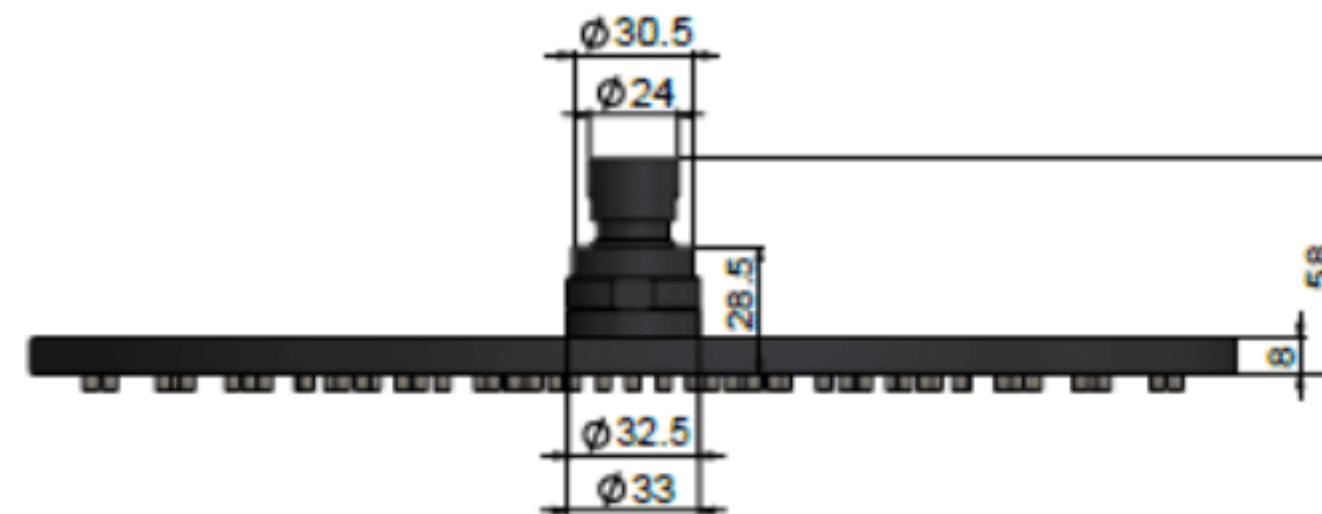

MH06 SHOWER ROSE

meir®

FEATURES

- Refer to the Meir website for warranty terms & conditions.
- Flow rate 9L p/m
- Solid Brass construction
- Box Weight 2.0 Kg

CARE

- Do not install tapware using any form of acetone silicones.
- Do not apply physical items (such as tools) directly to product.
- Never use house-hold or commercial detergents, citrus based cleaners, or abrasive cleaners.
- Clean using a mild washing soap solution rinsed, and dry with a soft cloth.
- Check for any product defects before installation.
- Refer to the installation manual for correct installation.

SPECIFICATIONS

FLOW RATE GRAPH

CREDENTIALS

- Watermark AS/NZS3718WMKA25013
- Wels Rated 3 Star

EXPLODED VIEW

No.	Part Name
1	Strainer
2	Flow Controller
3	Nut
4	Wearing Ring
5	Universal Ball
6	Wearing Ring
7	Screw
8	Connet Nut
9	O-ring
10	Cover Plate
11	Connector
12	Rubber Gasket
13	Plate