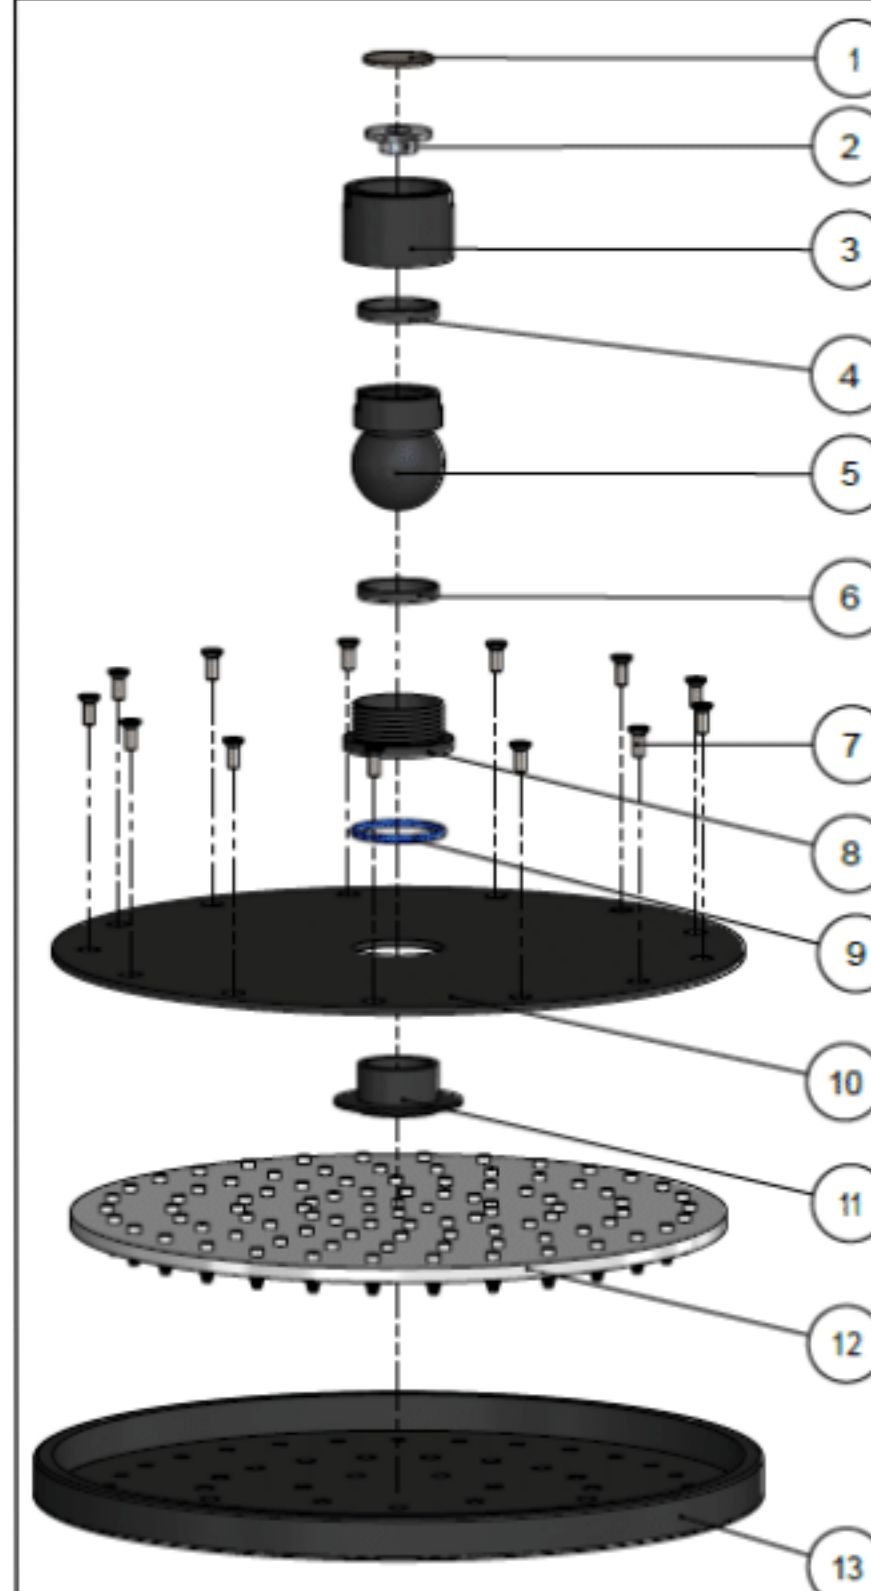

MH06 SHOWER ROSE

meir®

FEATURES

- Refer to the Meir website for warranty terms & conditions.
- Flow rate 9L p/m
- Solid Brass construction
- Box Weight 2.0 Kg

CARE

- Do not install tapware using any form of acetone silicones.
- Do not apply physical items (such as tools) directly to product.
- Never use house-hold or commercial detergents, citrus based cleaners, or abrasive cleaners.
- Clean using a mild washing soap solution rinsed, and dry with a soft cloth.
- Check for any product defects before installation.
- Refer to the installation manual for correct installation.

SPECIFICATIONS

FLOW RATE GRAPH

CREDENTIALS

- Watermark AS/NZS3718WMKA25013
- Wels Rated 3 Star

EXPLODED VIEW

No.	Part Name
1	Strainer
2	Flow Controller
3	Nut
4	Wearing Ring
5	Universal Ball
6	Wearing Ring
7	Screw
8	Connet Nut
9	O-ring
10	Cover Plate
11	Connector
12	Rubber Gasket
13	Plate